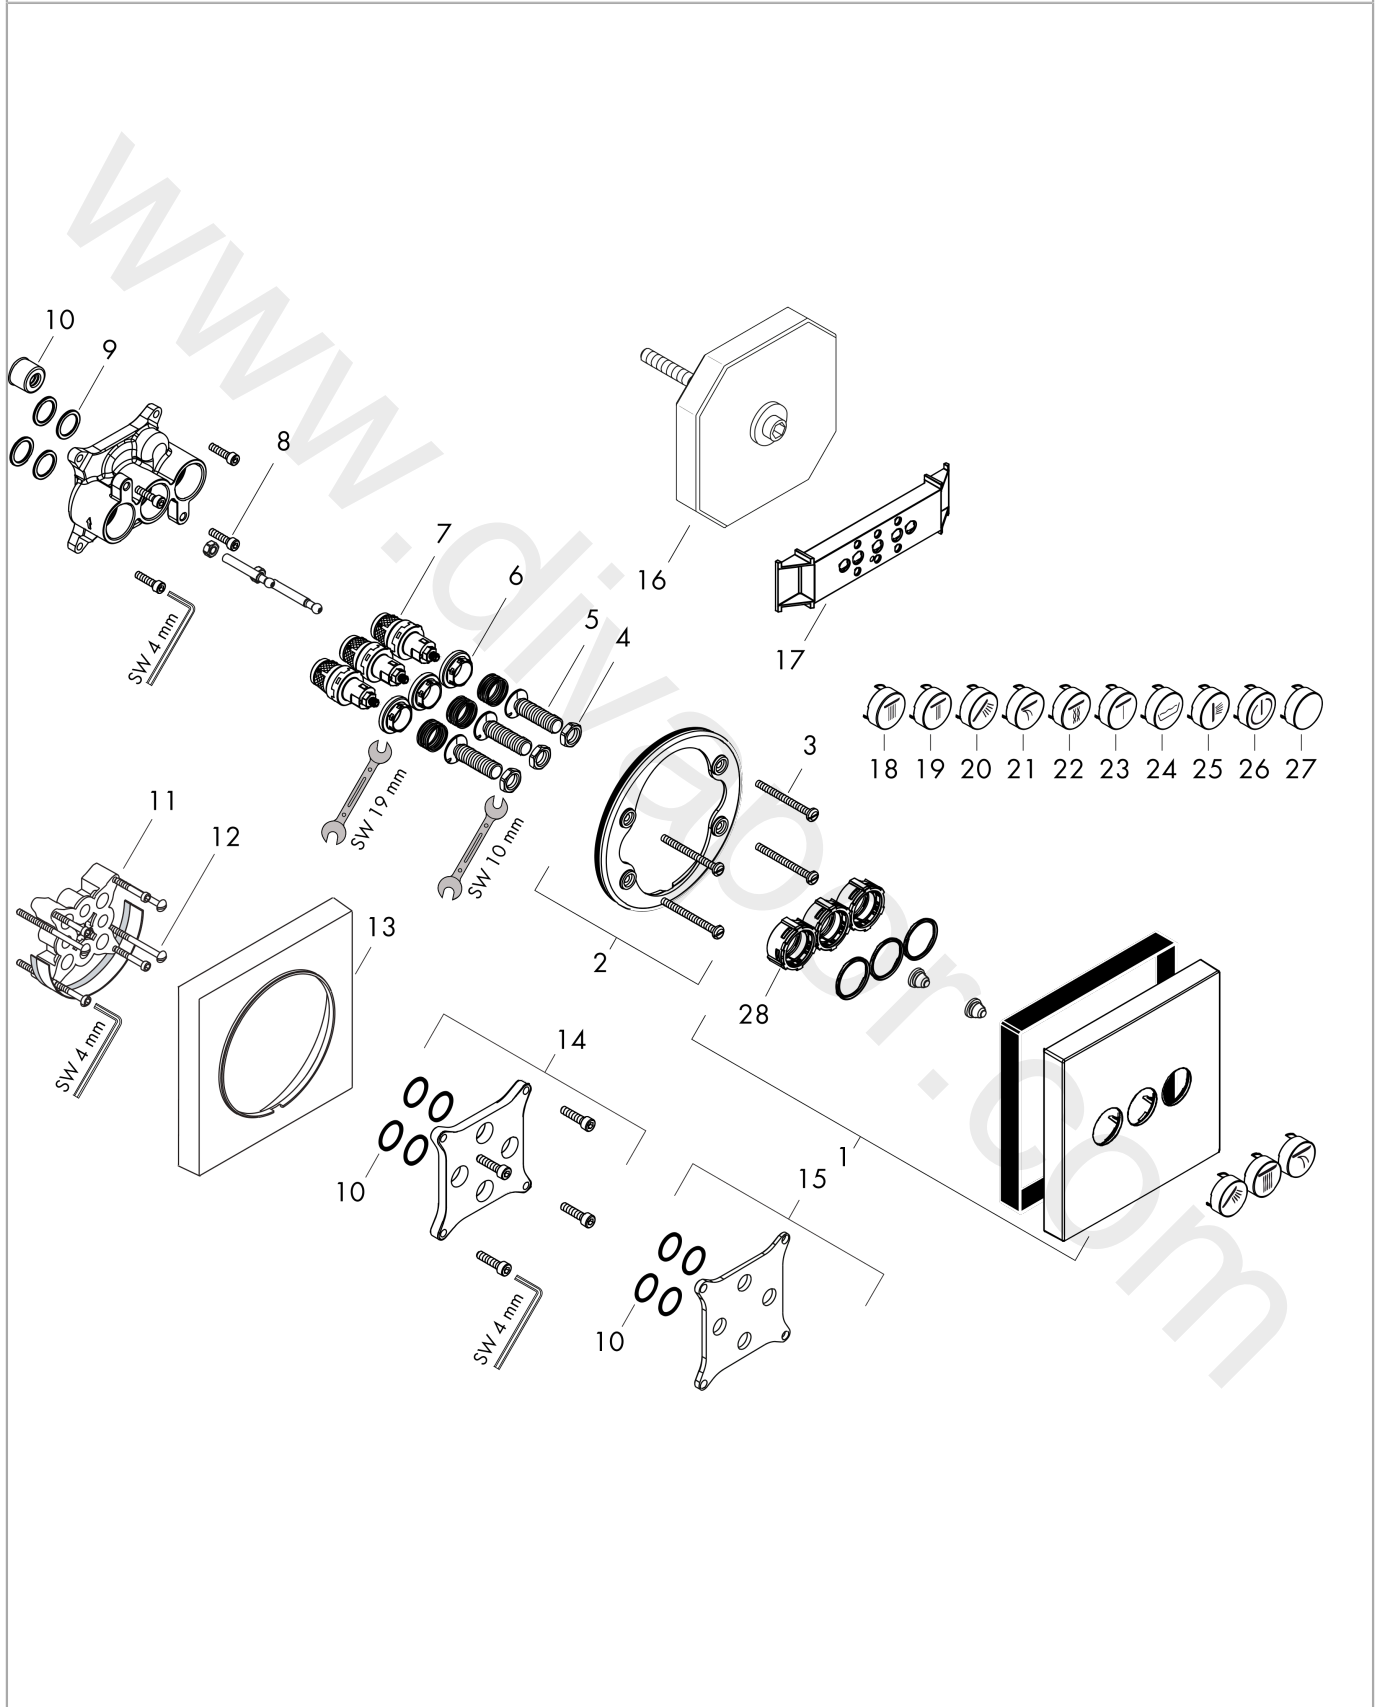

### Scale drawing

### Flowchart

**ShowerSelect**  
**Valve for concealed installation for 3 functions**  
 Finish: **Matt Black** Article Number: **15764677**

Installation examples

**ShowerSelect**  
**Valve for concealed installation for 3 functions**  
 Finish: **Matt Black** Article Number: **15764677**

**Exploded Drawing**

Year of production: >10/21

**ShowerSelect**  
**Valve for concealed installation for 3 functions**  
 Finish: **Matt Black** Article Number: **15764677**

## Spare part list

Year of production: >10/21

Pos.	Description	Article Number	Price	PU
1	escutcheon 155 / 155 mm	92227670	£ 142,00	1
2	holder for escutcheon	98793000	£ 43,00	1
3	set of fixing screws	96454000	£ 9,00	1
4	nut and flange	92696000	£ 16,10	1
5	Select-adapter	92219000	£ 6,10	1
6	nut	98368000	£ 13,30	1
7	shut off unit	95758000	£ 110,00	1
8	set of screws	96525000	£ 9,00	1
9	O-ring 16x2	98133000	£ 3,30	1
10	noise reduction	94073000	£ 25,00	1
11	extension 25 mm	13595000	£ 75,00	1
12	set of fixing screws	97747000	£ 3,30	1
13	extension 22 mm	13593670	£ 82,00	1
14	extension 10 mm for iBox universal with shut-off unit	92332000	£ 137,00	1
15	compensation set 1°	95521000	£ 173,00	1
16	flushing unit complete	15956000	-	1
17	fit-up aid	92540000	£ 14,10	1
18	symbol head shower Rain large	93571670	£ 13,50	1
19	symbol head shower Rain small	93572670	£ 13,50	1
20	symbol handshower	93573670	£ 13,50	1
21	symbol Flood jet	93574670	£ 13,50	1
22	symbol Whirl	93575670	£ 13,50	1
23	symbol Mono	93576670	£ 13,50	1
24	symbol tub	93577670	£ 13,50	1
25	symbol body shower	93578670	£ 13,50	1
26	symbol ON/OFF	93579670	£ 13,50	1
27	pushbutton	93955670	£ 33,00	1
28	Select-adapter	94806000	-	1
a	-	01800187	-	1
b	shut off unit (special)	92361000	£ 110,00	1
c	Grease	90920000	£ 16,10	1