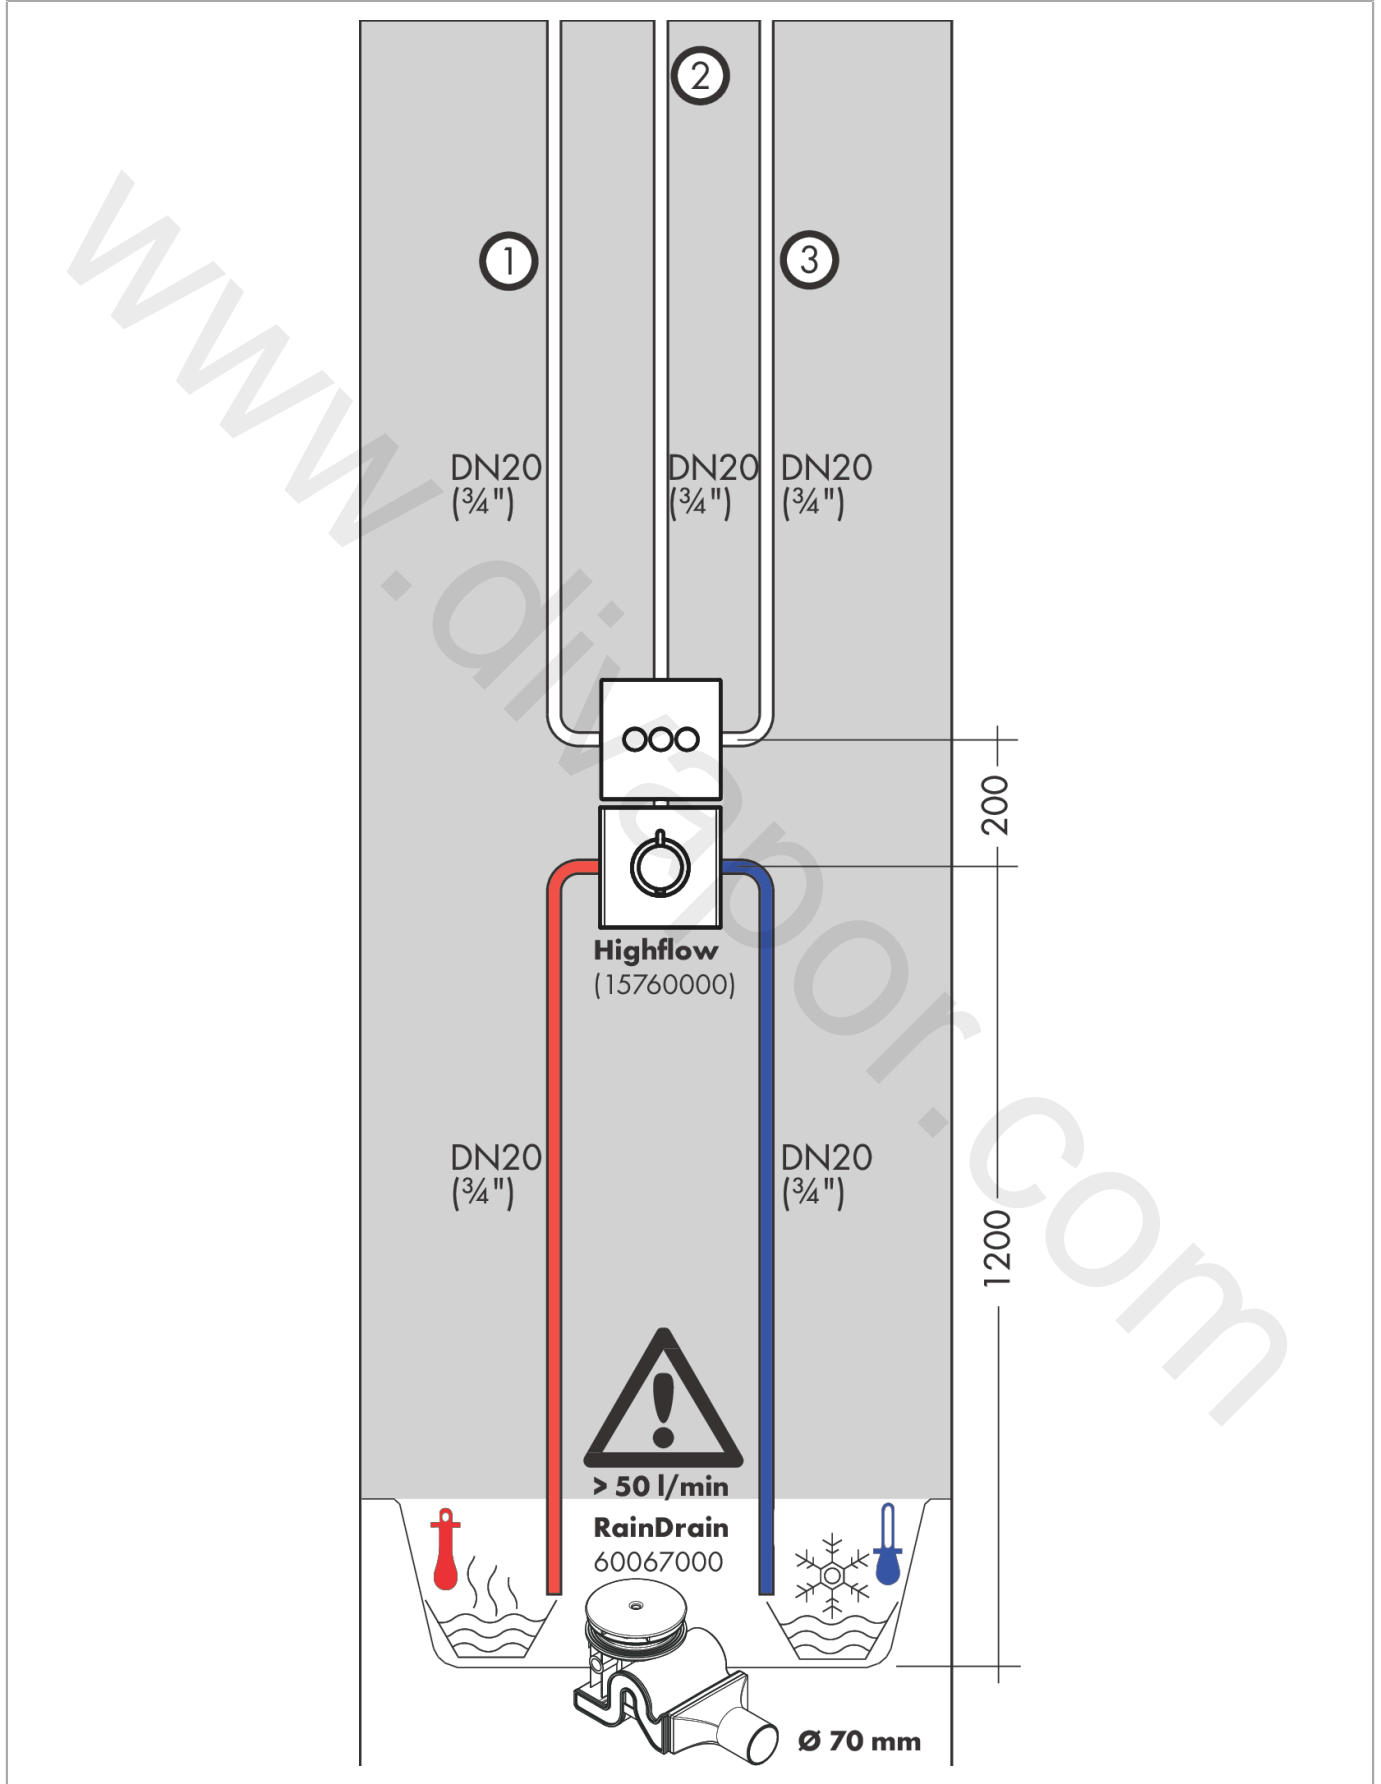

### Description

**product features**

- 3 functions
- simultaneous use of several outlets
- Start/stop valve to operate the functions
- maximum flow rate at 3 bar: 30 l/min
- flow rate by simultaneous use of all outlets: 44 l/min
- connection type: basic set
- valve is delivered with buttons Rain large, Rain small and hand shower

### Scale drawing

### Flowchart

**ShowerSelect**  
**Valve for concealed installation for 3 functions**  
 Finish: **Matt Black** Article Number: **15764677**

Installation examples

**ShowerSelect**  
**Valve for concealed installation for 3 functions**  
 Finish: **Matt Black** Article Number: **15764677**

**Exploded Drawing**

Year of production: >10/21

**ShowerSelect**  
**Valve for concealed installation for 3 functions**  
 Finish: **Matt Black** Article Number: **15764677**