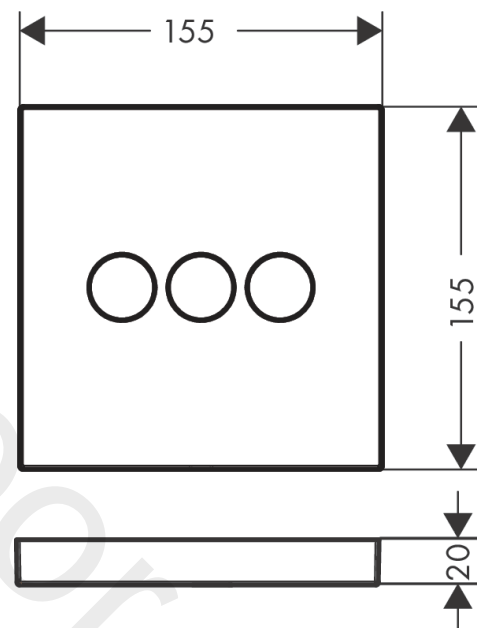

### Description

**product features**

- 3 functions
- simultaneous use of several outlets
- Start/stop valve to operate the functions
- maximum flow rate at 3 bar: 30 l/min
- flow rate by simultaneous use of all outlets: 44 l/min
- connection type: basic set
- valve is delivered with buttons Rain large, Rain small and hand shower

### Scale drawing