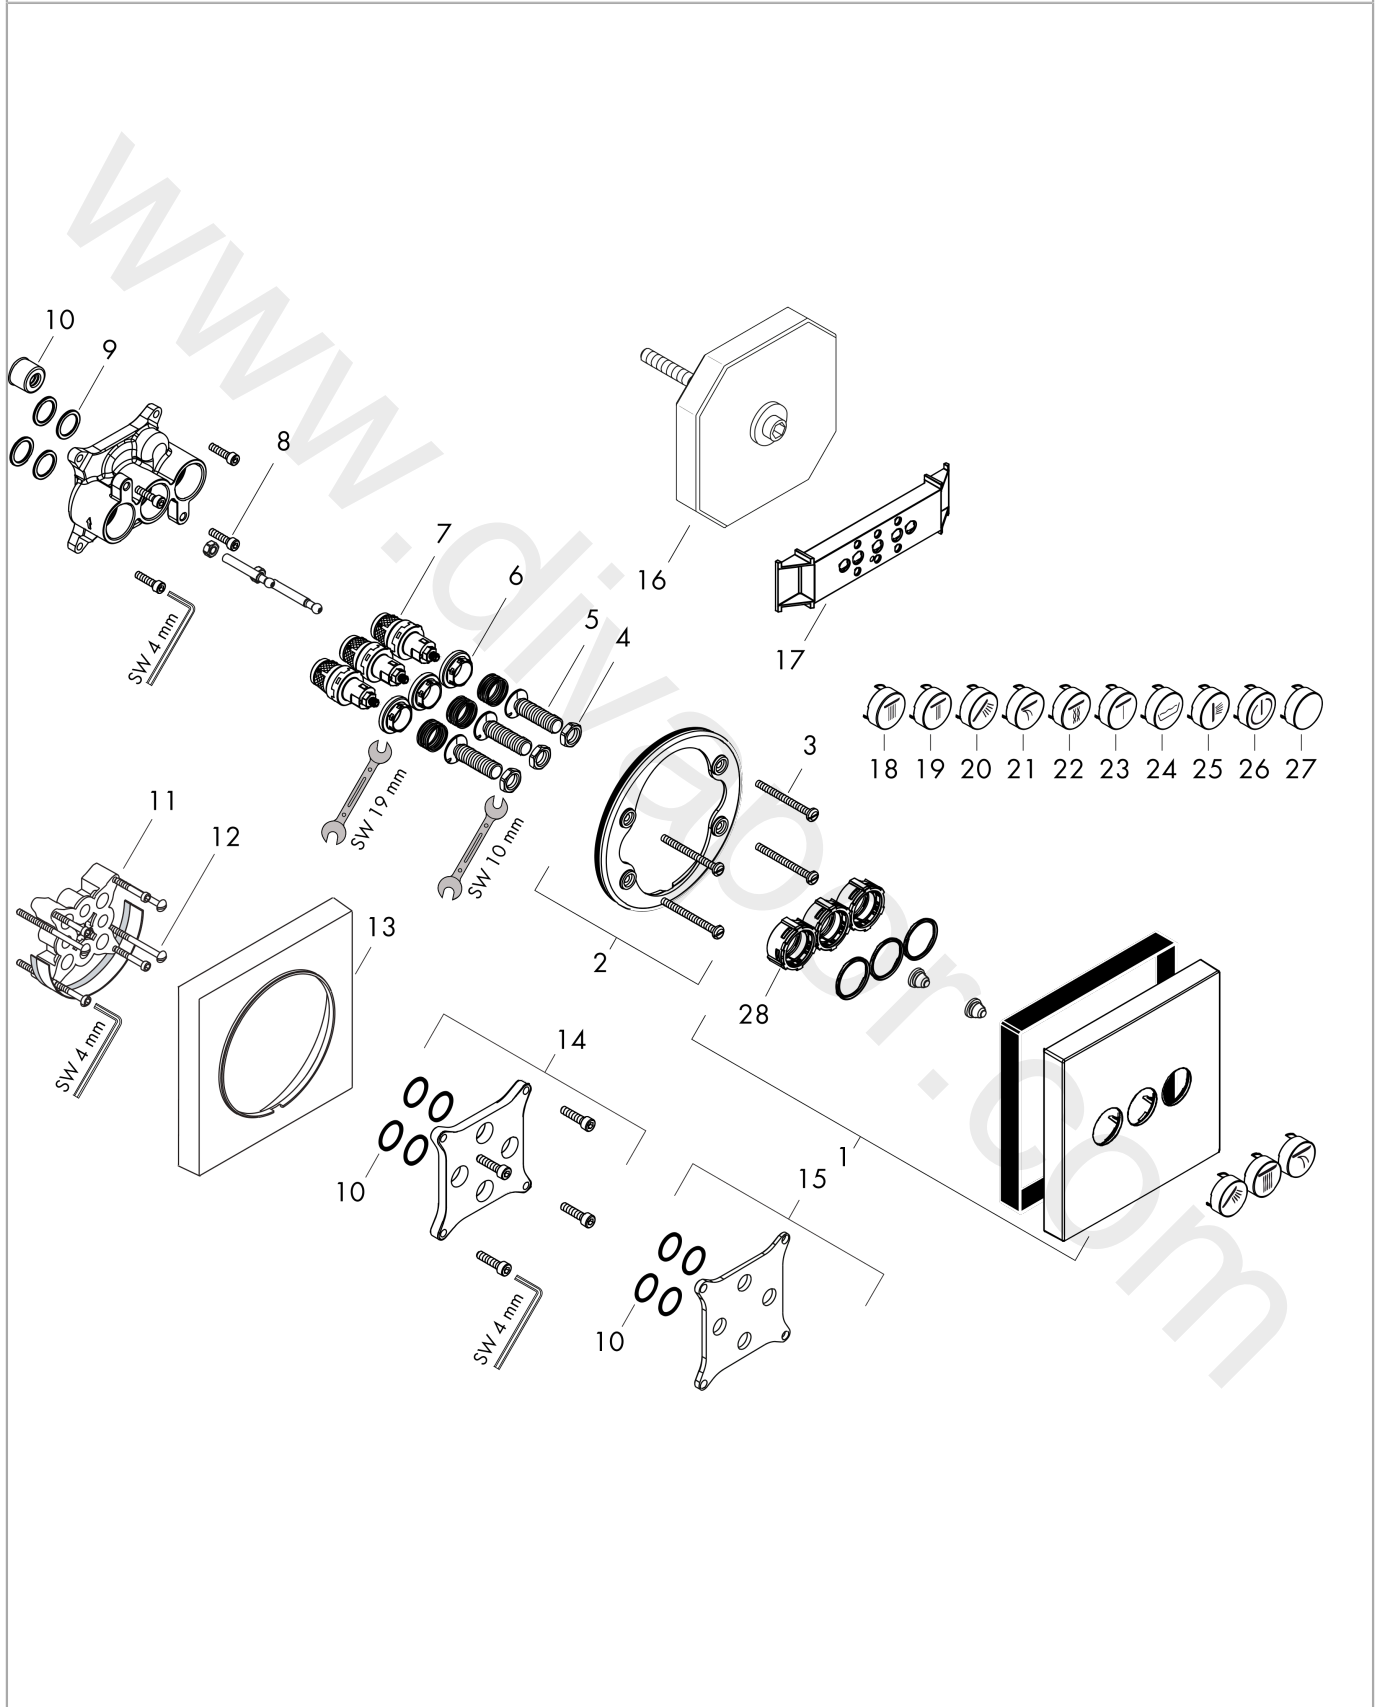

ShowerSelect
Valve for concealed installation for 3 functions
Finish: **Matt White** Article Number: **15764700**

Exploded Drawing

Year of production: >10/21

ShowerSelect
Valve for concealed installation for 3 functions
Finish: **Matt White** Article Number: **15764700**

Spare part list

Year of production: >10/21

Pos.	Description	Article Number	Price	PU
1	escutcheon 155 / 155 mm	92227700	£ 142,00	1
2	holder for escutcheon	98793000	£ 43,00	1
3	set of fixing screws	96454000	£ 9,00	1
4	nut and flange	92696000	£ 16,10	1
5	Select-adapter	92219000	£ 6,10	1
6	nut	98368000	£ 13,30	1
7	shut off unit	95758000	£ 110,00	1
8	set of screws	96525000	£ 9,00	1
9	O-ring 16x2	98133000	£ 3,30	1
10	noise reduction	94073000	£ 25,00	1
11	extension 25 mm	13595000	£ 75,00	1
12	set of fixing screws	97747000	£ 3,30	1
13	extension 22 mm	13593700	£ 111,00	1
14	compensation set 1°	95521000	£ 173,00	1
15	extension 10 mm for iBox universal with shut-off unit	92332000	£ 137,00	1
16	flushing unit complete	15956000	-	1
17	fit-up aid	92540000	£ 14,10	1
18	symbol head shower Rain large	93571700	£ 13,50	1
19	symbol head shower Rain small	93572700	£ 13,50	1
20	symbol handshower	93573700	£ 13,50	1
21	symbol Flood jet	93574700	£ 13,50	1
22	symbol Whirl	93575700	£ 13,50	1
23	symbol Mono	93576700	£ 13,50	1
24	symbol tub	93577700	£ 13,50	1
25	symbol body shower	93578700	£ 13,50	1
26	symbol ON/OFF	93579700	£ 13,50	1
27	pushbutton	93955880	£ 20,50	1
28	Select-adapter	94806000	-	1
a	concealed item	01800180	£ 163,00	1
b	shut off unit (special)	92361000	£ 110,00	1
c	Grease	90920000	£ 16,10	1