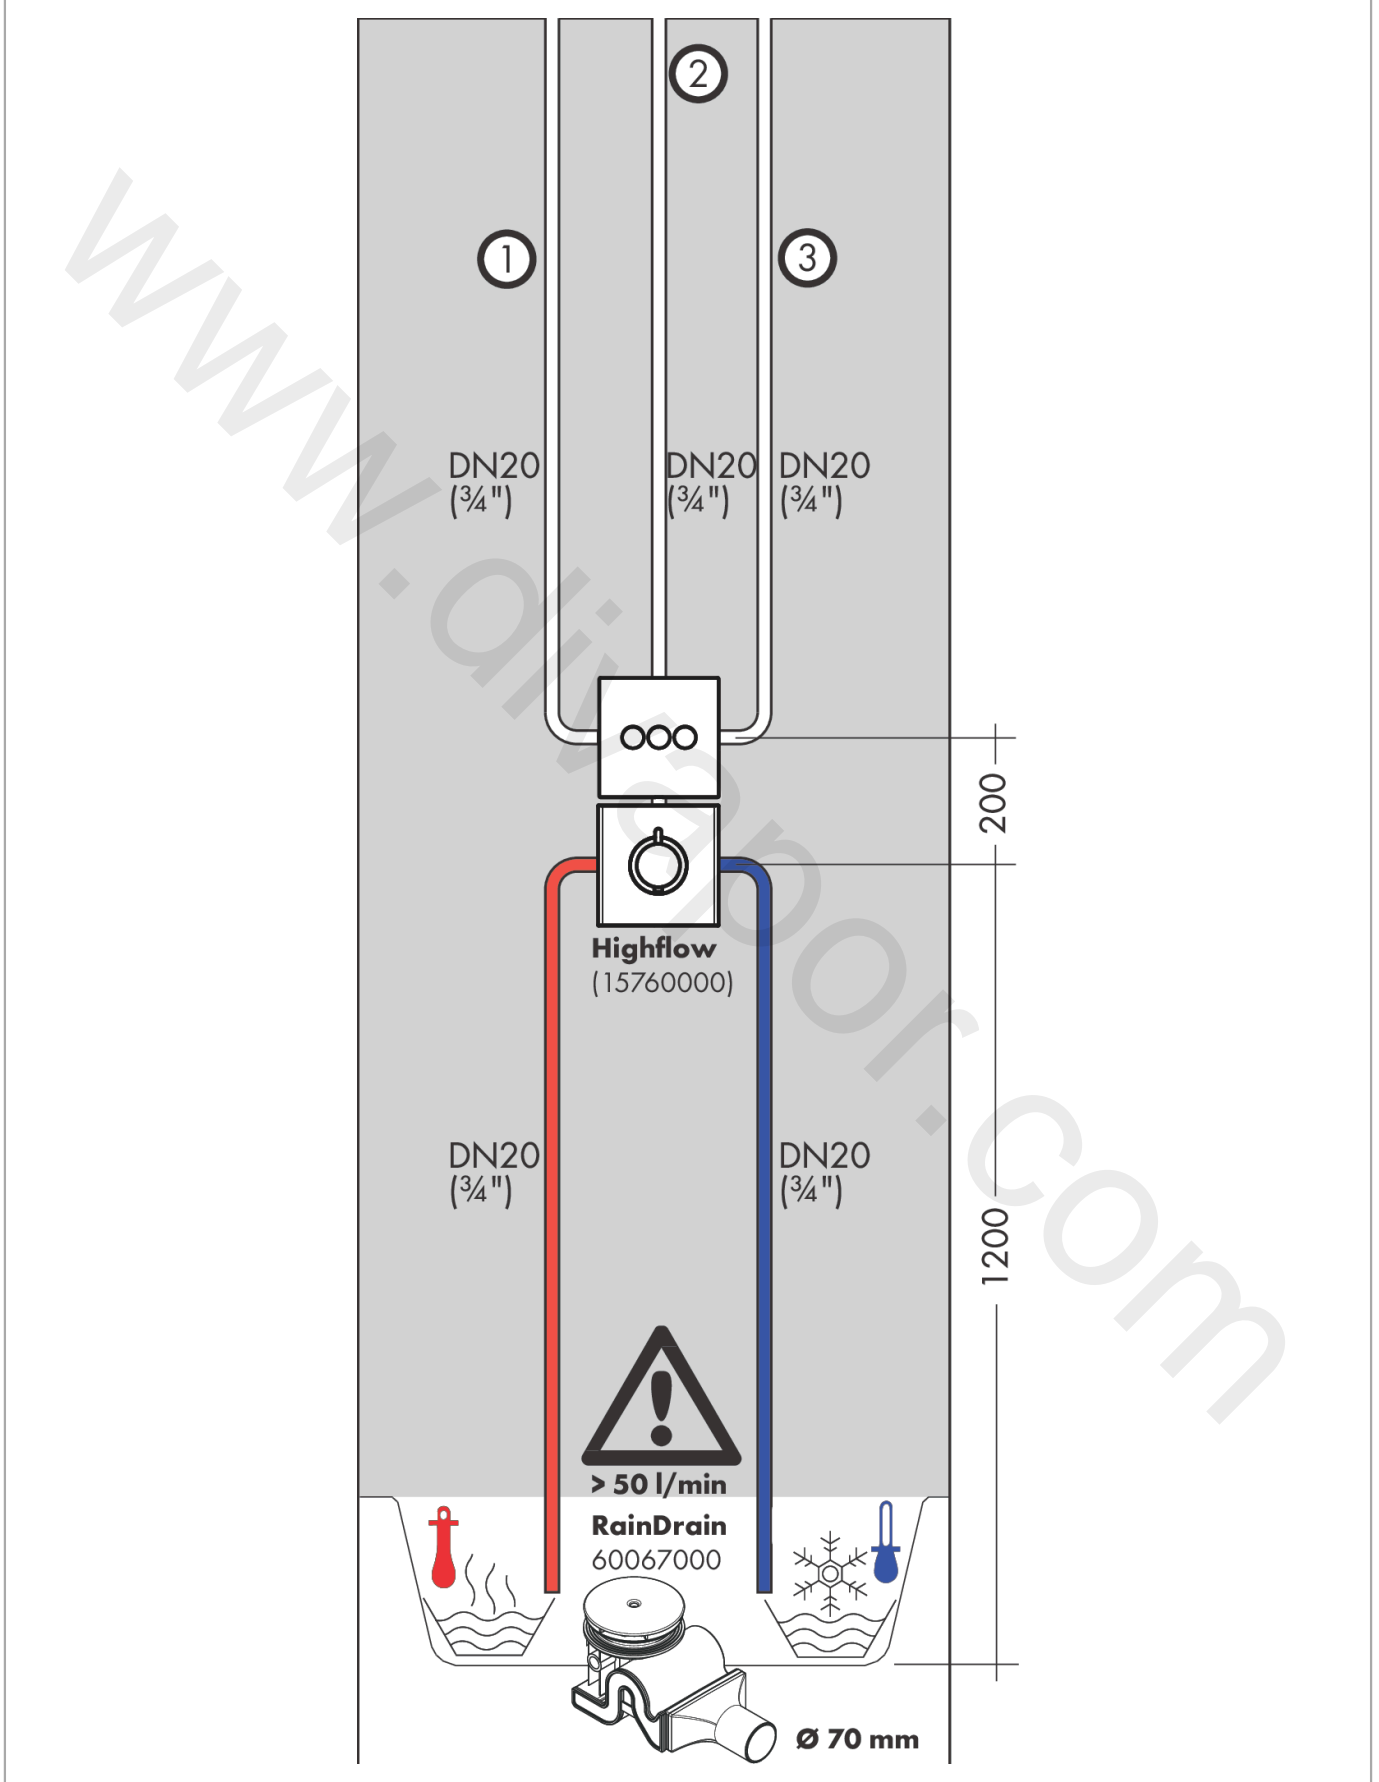

ShowerSelect
Valve for concealed installation for 3 functions
Finish: **Matt White** Article Number: **15764700**

Installation examples