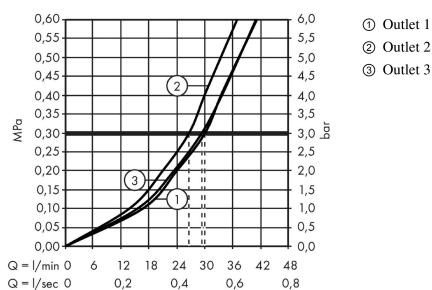

ShowerSelect
Valve for concealed installation for 3 functions
 Finish: **Matt White** Article Number: **15764700**

Description

product features

- 3 functions
- simultaneous use of several outlets
- Start/stop valve to operate the functions
- maximum flow rate at 3 bar: 30 l/min
- flow rate upper outlet: 26 l/min
- Flow rate left and right: 29 l/min
- flow rate by simultaneous use of all outlets: 30 l/min
- connection type: basic set
- valve is delivered with buttons Rain large, Rain small and hand shower
- WRAS 2012028
- WRAS 2012028 - WRAS Approval Letter

Article Details

Price excl. VAT 682,50 £

Technology

Design awards

reddot winner 2021

Product image

Scale drawing

Flowchart