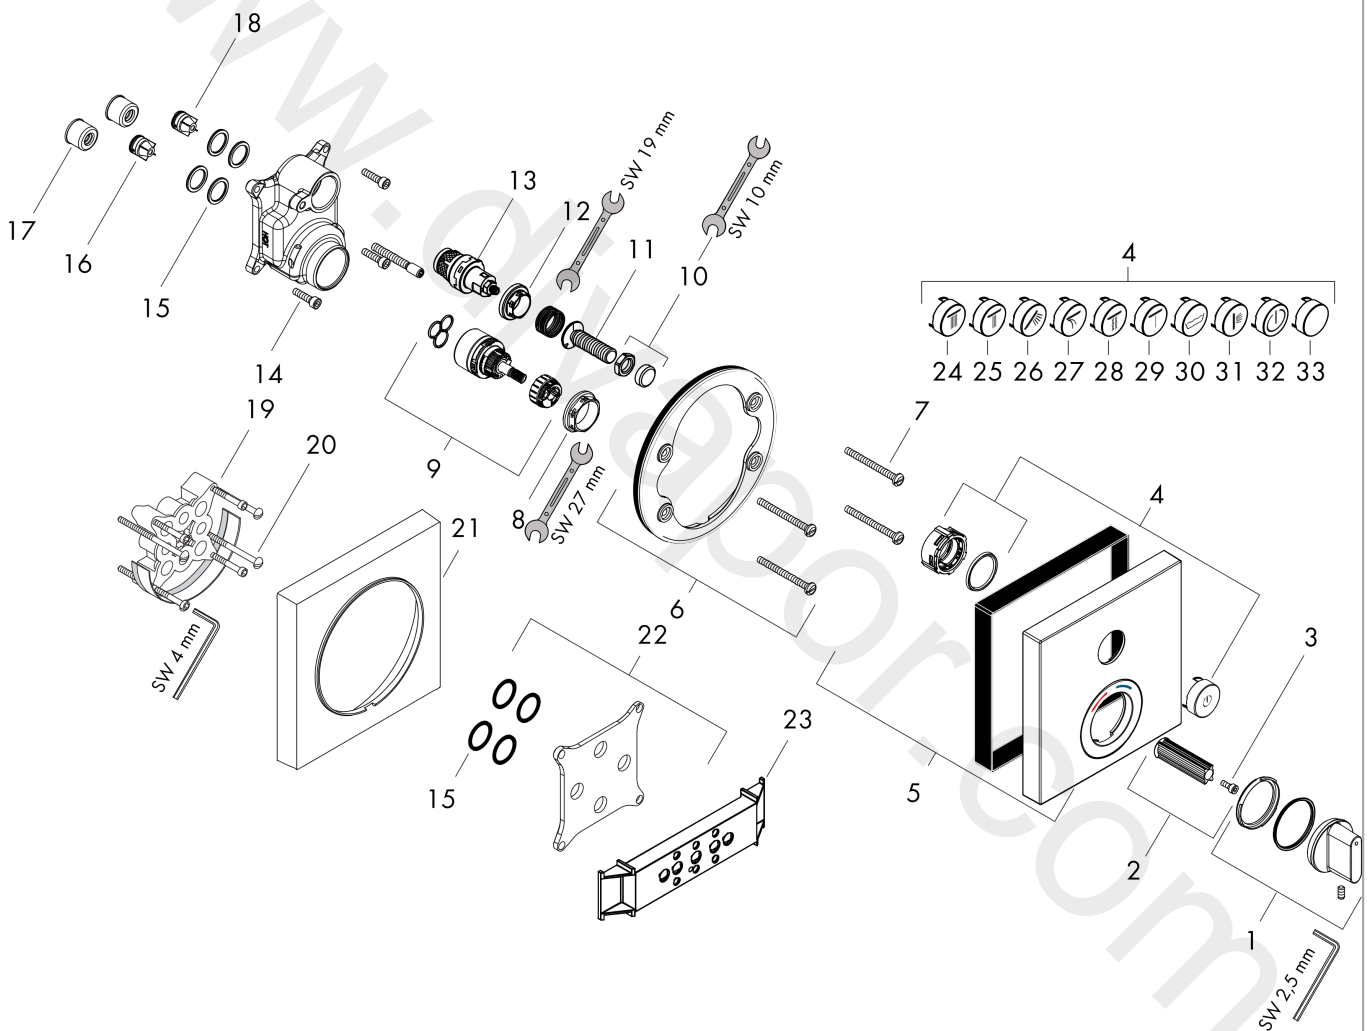

**ShowerSelect**  
**Mixer for concealed installation for 1 function**  
 Surfaces: Article Number: **15767000**

**Exploded Drawing**

Year of production: **05/14 - 02/15**

### Mixer for concealed installation for 1 function

Surfaces: Article Number: **15767000**

## Spare part list

Year of production: **05/14 - 02/15**

Pos.	Description	Article Number	Price	PU
1	handle	92350000	£ 96,00	1
2	adapter for handle	92349000	£ 9,00	1
3	hexagon socket screw M4x10	97661000	£ 6,10	1
4	set of symbols	92218000	£ 79,00	1
5	escutcheon 155 / 155 mm	92352000	£ 173,00	1
6	holder for escutcheon	98793000	£ 43,00	1
7	set of fixing screws	96454000	£ 9,00	1
8	nut	98913000	£ 20,50	1
9	cartridge, assy	98303000	£ 79,00	1
10	nut and flange	92696000	£ 16,10	1
11	Select-adapter	92219000	£ 6,10	1
12	nut	98368000	£ 13,30	1
13	shut off unit	95758000	£ 110,00	1
14	set of screws	96525000	£ 9,00	1
15	O-ring 16x2	98133000	£ 3,30	1
16	non return valve (pressure-resistant up to 2 MPa)	92594000	£ 16,10	1
17	noise reduction	94073000	£ 25,00	1
18	non return valve	97980000	£ 16,10	1
19	extension 25 mm	13595000	£ 75,00	1
20	set of fixing screws	97747000	£ 3,30	1
21	extension 22 mm	13593000	£ 79,00	1
22	compensation set 1°	95521000	£ 173,00	1
23	fit-up aid	92540000	£ 14,10	1
24	symbol head shower Rain large	93571880	£ 9,00	1
25	symbol head shower Rain small	93572880	£ 9,00	1
26	symbol handshower	93573880	£ 9,00	1
27	symbol Flood jet	93574880	£ 9,00	1
28	symbol Whirl	93575880	£ 9,00	1
29	symbol Mono	93576880	£ 9,00	1
30	symbol tub	93577880	£ 9,00	1
31	symbol body shower	93578880	£ 9,00	1
32	symbol ON/OFF	93579880	£ 9,00	1
33	pushbutton	93955880	£ 20,50	1
a	concealed item	01800180	£ 163,00	1
b	shut off unit (special)	92361000	£ 110,00	1