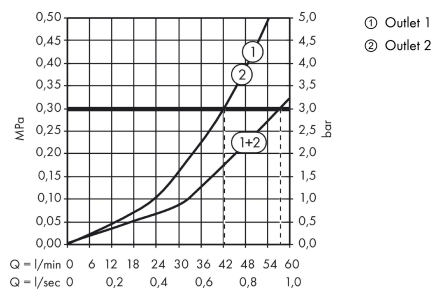

PuraVida
Thermostat HighFlow for concealed installation
Finish: **Chrome** Article Number: **15772000**

Description

product features

- thermostat cartridge
- maximum flow rate at 3 bar: 59 l/min
- flow rate upper outlet: 42 l/min
- flow rate lower outlet: 42 l/min
- min. operating pressure: 1 bar
- max. operating pressure: 10 bar
- safety stop at 40 °C
- temperature limitation adjustable
- connection type: basic set
- wall-mounted
- WRAS 2107096
- WRAS 2107096 - Approval letter

Product image

Scale drawing

Flowchart