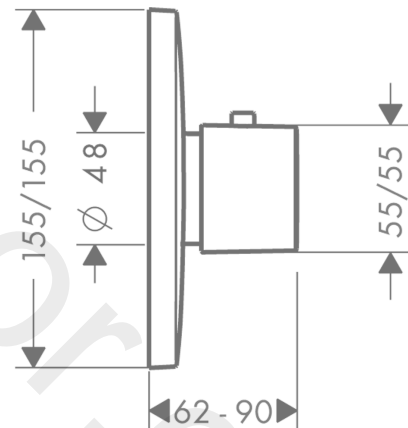

### product features

- thermostat cartridge
- maximum flow rate at 3 bar: 59 l/min
- flow rate upper outlet: 42 l/min
- flow rate lower outlet: 42 l/min
- min. operating pressure: 1 bar
- max. operating pressure: 10 bar
- safety stop at 40 °C
- temperature limitation adjustable
- connection type: basic set
- wall-mounted
- WRAS 2107096
- WRAS 2107096 - Approval letter

## Scale drawing