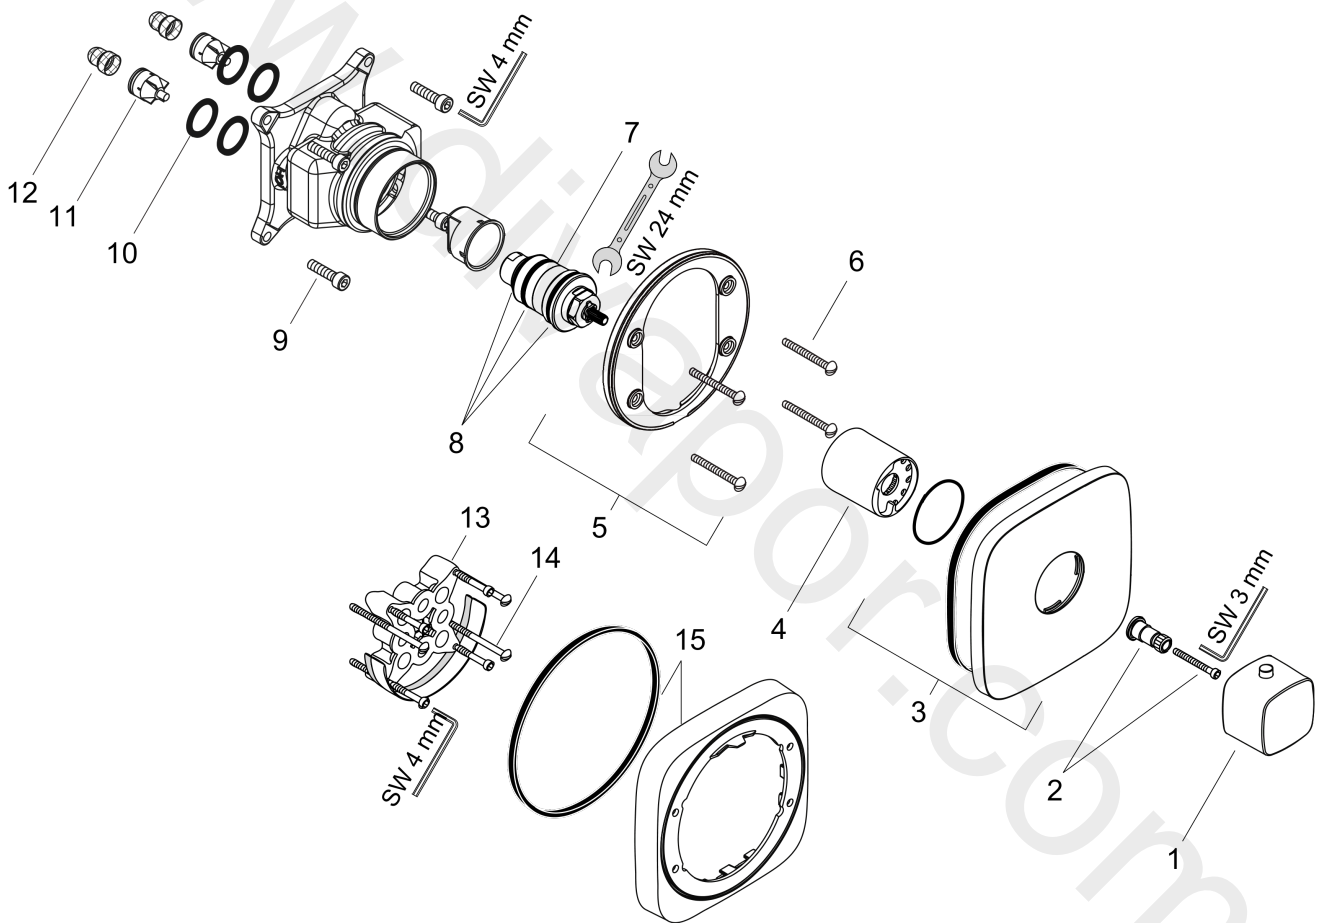

## Scale drawing

## Flowchart

**PuraVida**  
**Thermostat HighFlow for concealed installation**  
 Finish: **Chrome** Article Number: **15772000**

**Exploded Drawing**

Year of production: >02/12

**PuraVida**  
**Thermostat HighFlow for concealed installation**  
 Finish: **Chrome** Article Number: **15772000**

## Spare part list

Year of production: >02/12

Pos.	Description	Article Number	Price	PU
1	handle for thermostat	11791000	£ 275,00	1
2	adapter for handle	96435000	£ 20,50	1
3	escutcheon 155 / 155 mm	95277000	£ 64,00	1
4	sleeve	97439000	£ 43,00	1
5	holder for escutcheon	98793000	£ 43,00	1
6	set of fixing screws	96454000	£ 9,00	1
7	thermostat cartridge	96633000	£ 137,00	1
8	sealing set	96636000	£ 51,00	1
9	set of screws	96525000	£ 9,00	1
10	O-ring 16x2	98133000	£ 3,30	1
11	set of non return valves DW 15	97350000	£ 20,50	1
12	filter	98513000	£ 3,30	1
13	extension 25 mm	13595000	£ 75,00	1
14	set of fixing screws	97747000	£ 3,30	1
15	extension 22 mm	15597000	£ 74,00	1
a	concealed item	01800180	£ 163,00	1
b	adapter for exchanged connections	93181000	£ 275,00	1