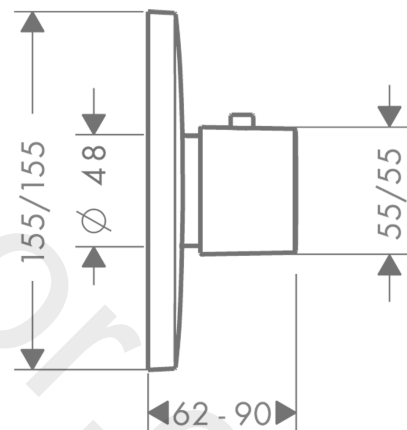

PuraVida
Thermostat HighFlow for concealed installation
 Finish: **White/Chrome** Article Number: **15772400**

Description

product features

- thermostat cartridge
- maximum flow rate at 3 bar: 59 l/min
- flow rate upper outlet: 42 l/min
- flow rate lower outlet: 42 l/min
- min. operating pressure: 1 bar
- max. operating pressure: 10 bar
- safety stop at 40 °C
- temperature limitation adjustable
- connection type: basic set
- wall-mounted
- WRAS 2107096
- WRAS 2107096 - Approval letter

Product image

Scale drawing

Flowchart

PuraVida
Thermostat HighFlow for concealed installation
 Finish: **White/Chrome** Article Number: **15772400**

Exploded Drawing

Year of production: >02/12

PuraVida
Thermostat HighFlow for concealed installation
 Finish: **White/Chrome** Article Number: **15772400**

Spare part list

Year of production: >02/12

Pos.	Description	Article Number	Price	PU
1	handle for thermostat	11791400	£ 275,00	1
2	adapter for handle	96435000	£ 20,50	1
3	escutcheon 155 / 155 mm	95277000	£ 64,00	1
4	sleeve	97439000	£ 43,00	1
5	holder for escutcheon	98793XXX	> £ 43,00	-
6	set of fixing screws	96454000	£ 9,00	1
7	thermostat cartridge	96633000	£ 137,00	1
8	sealing set	96636000	£ 51,00	1
9	set of screws	96525000	£ 9,00	1
10	O-ring 16x2	98133000	£ 3,30	1
11	set of non return valves DW 15	97350000	£ 20,50	1
12	filter	98513000	£ 3,30	1
13	extension 25 mm	13595000	£ 75,00	1
14	set of fixing screws	97747XXX	> £ 3,30	-
15	extension 22 mm	15597000	£ 74,00	1
a	concealed item	01800180	£ 163,00	1
b	adapter for exchanged connections	93181000	£ 275,00	1
c	sub plate	96447000	£ 51,00	1
d	fixation set	96615000	£ 59,00	1