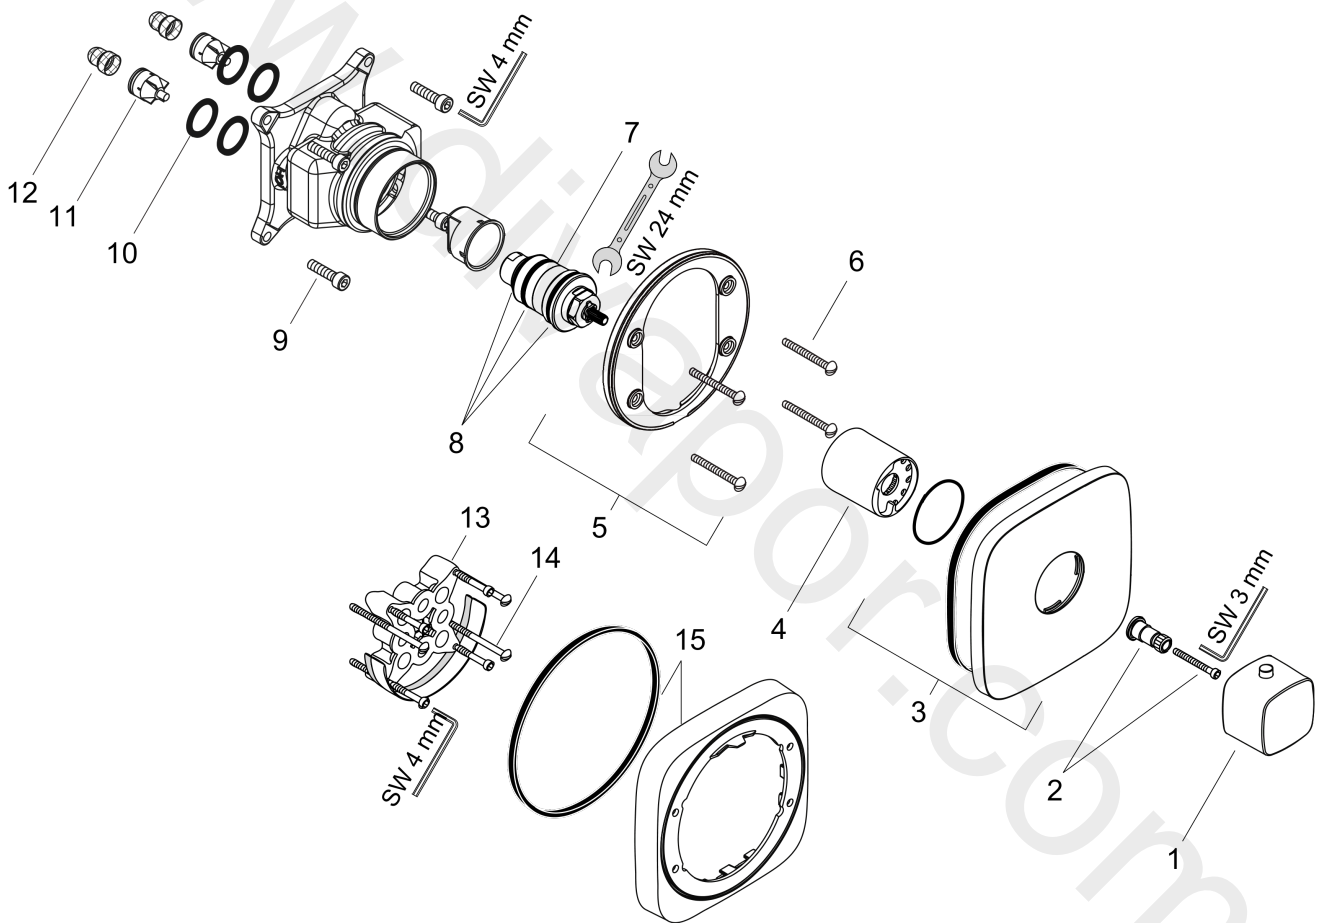

PuraVida
Thermostat HighFlow for concealed installation
 Finish: **White/Chrome** Article Number: **15772400**

Description

product features

- thermostat cartridge
- maximum flow rate at 3 bar: 59 l/min
- flow rate upper outlet: 42 l/min
- flow rate lower outlet: 42 l/min
- min. operating pressure: 1 bar
- max. operating pressure: 10 bar
- safety stop at 40 °C
- temperature limitation adjustable
- connection type: basic set
- wall-mounted
- WRAS 2107096
- WRAS 2107096 - Approval letter

Product image

Scale drawing

Flowchart

PuraVida
Thermostat HighFlow for concealed installation
 Finish: **White/Chrome** Article Number: **15772400**

Exploded Drawing

Year of production: >02/12

PuraVida
Thermostat HighFlow for concealed installation
 Finish: **White/Chrome** Article Number: **15772400**

Spare part list

Year of production: >02/12

Pos.	Description	Article Number	Price	PU
1	handle for thermostat	11791400	£ 275,00	1
2	adapter for handle	96435000	£ 20,50	1
3	escutcheon 155 / 155 mm	95277000	£ 64,00	1
4	sleeve	97439000	£ 43,00	1
5	holder for escutcheon	98793XXX	> £ 43,00	-
6	set of fixing screws	96454000	£ 9,00	1
7	thermostat cartridge	96633000	£ 137,00	1
8	sealing set	96636000	£ 51,00	1
9	set of screws	96525000	£ 9,00	1
10	O-ring 16x2	98133000	£ 3,30	1
11	set of non return valves DW 15	97350000	£ 20,50	1
12	filter	98513000	£ 3,30	1
13	extension 25 mm	13595000	£ 75,00	1
14	set of fixing screws	97747XXX	> £ 3,30	-
15	extension 22 mm	15597000	£ 74,00	1
a	concealed item	01800180	£ 163,00	1
b	adapter for exchanged connections	93181000	£ 275,00	1
c	sub plate	96447000	£ 51,00	1
d	fixation set	96615000	£ 59,00	1