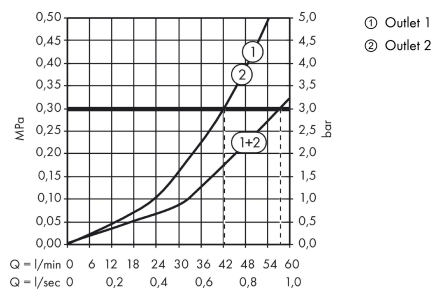

PuraVida
Thermostat HighFlow for concealed installation
Finish: **White/Chrome** Article Number: **15772400**

Description

product features

- thermostat cartridge
- maximum flow rate at 3 bar: 59 l/min
- flow rate upper outlet: 42 l/min
- flow rate lower outlet: 42 l/min
- min. operating pressure: 1 bar
- max. operating pressure: 10 bar
- safety stop at 40 °C
- temperature limitation adjustable
- connection type: basic set
- wall-mounted
- WRAS 2107096
- WRAS 2107096 - Approval letter

Product image

Scale drawing

Flowchart