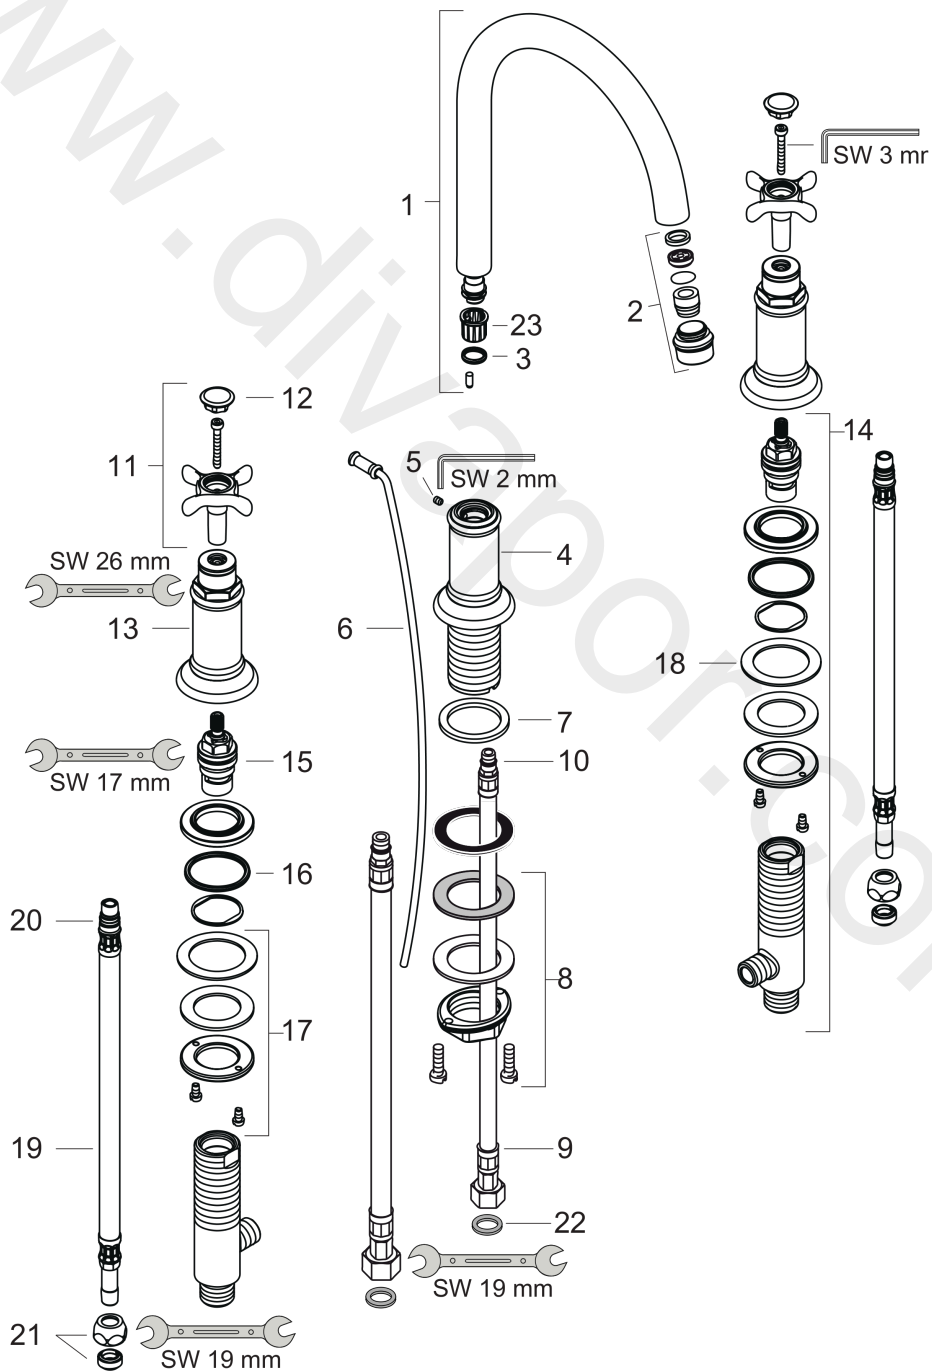

**AXOR Montreux**  
**3-hole basin mixer 180 with cross handles and pop-up waste set**  
 Surfaces: Article Number: **16513820**

## Exploded Drawing

Year of production: **04/06 - 12/09**

**AXOR Montreux**  
**3-hole basin mixer 180 with cross handles and pop-up waste set**  
 Surfaces: Article Number: **16513820**

## Spare part list

Year of production: **04/06 - 12/09**

Pos.		Article Number	Price	PU
1	spout cpl.	97990820	£ 370,00	1
2	aerator laminar M18x1 (7 l/min)	97991820	£ 64,00	1
3	O-ring 11x2	98127000	£ 3,30	1
4	escutcheon for spout	97989820	£ 275,00	1
5	hollow set screw M4x5	98731000	£ 3,30	1
6	pull rod	98730820	£ 51,00	1
7	flat seal	98749000	£ 6,10	1
8	fixing set (Ø 32)	13961000	£ 25,00	1
9	connection hose 450 mm M10x1 G3/8	96507000	£ 43,00	1
10	O-ring 7x1,5	98422000	£ 3,30	1
11	handle	16291820	£ 137,00	1
12	set of screw covers, cold / hot water / neutral	97987000	£ 64,00	1
13	escutcheon for handle	97988820	£ 275,00	1
14	stop valve cpl.	92933000	£ 137,00	1
15	shut off unit right closing	94009000	£ 43,00	1
16	O-ring 34x4	98155000	£ 3,30	1
17	fixing set for shut off unit	96078000	£ 35,00	1
18	lever collar	97548000	£ 3,30	1
19	connection hose 450 mm	94071000	-	1
20	O-ring 8x1,75	97827000	£ 3,30	1
21	squeezing connection	94158000	£ 9,00	1
22	sealing set	95581000	£ 6,10	1
23	lever collar	92849000	£ 9,00	1
a	pop up waste	94139820	£ 173,00	1
b	fixation extension 35 mm	13898000	£ 79,00	1