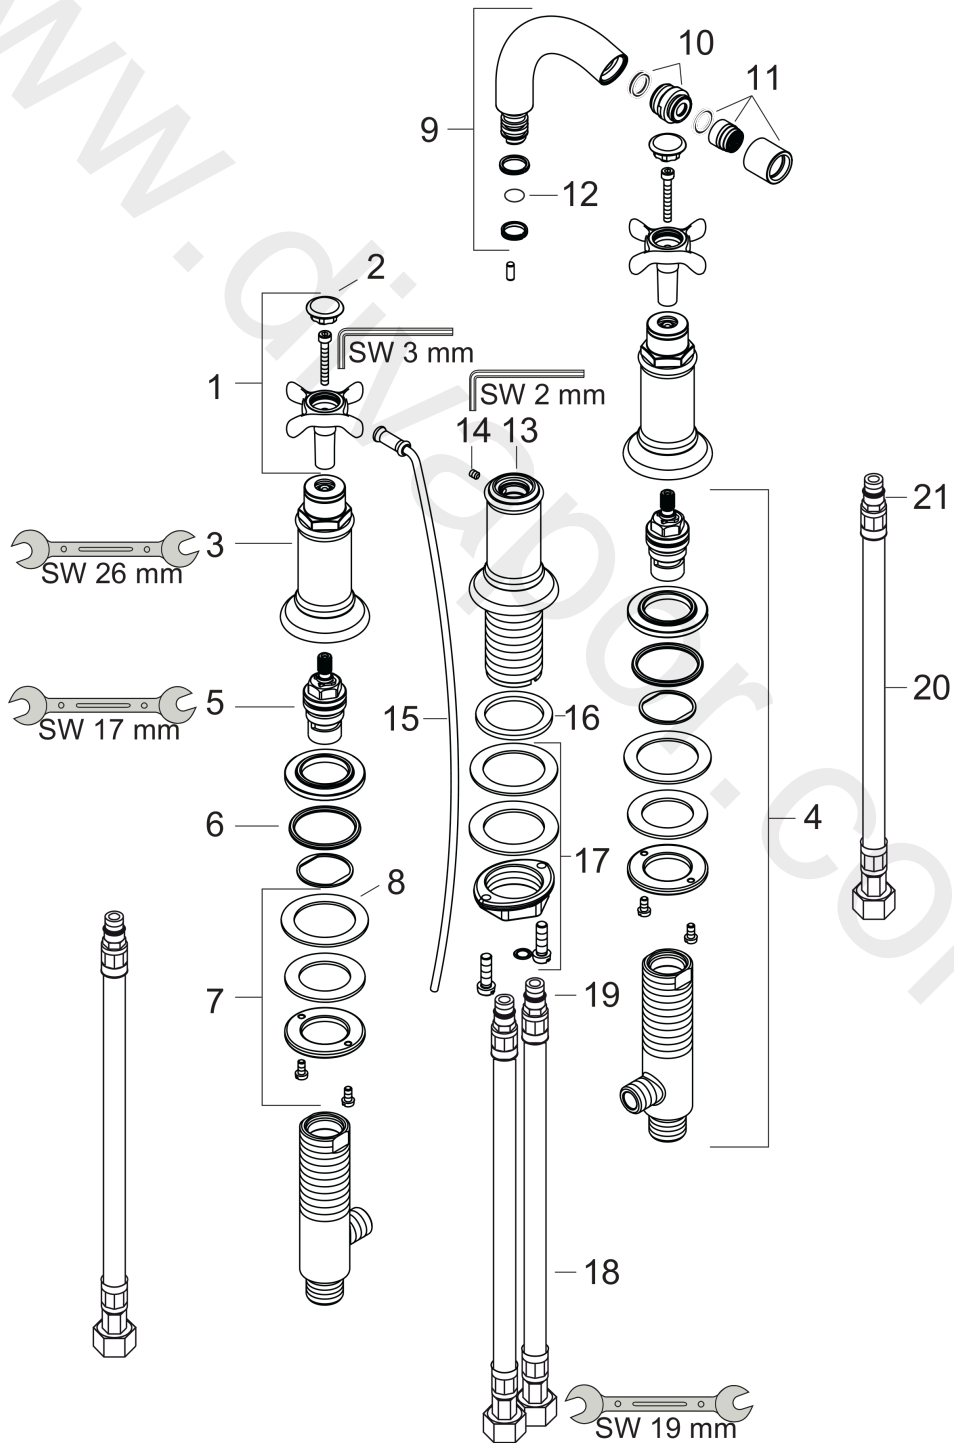

AXOR Montreux
3-hole bidet mixer with pop-up waste set
 Surfaces: Article Number: **16523000**

Exploded Drawing

Year of production: **10/10 - 12/17**

AXOR Montreux
3-hole bidet mixer with pop-up waste set
 Surfaces: Article Number: **16523000**

Spare part list

Year of production: **10/10 - 12/17**

Pos.		Article Number	Price	PU
1	handle	16291000	£ 96,00	1
2	set of screw covers, cold / hot water / neutral	97987000	£ 64,00	1
3	escutcheon for handle	97988000	£ 173,00	1
4	stop valve cpl.	92933000	£ 137,00	1
5	shut off unit right closing	94009000	£ 43,00	1
6	O-ring 34x3	98069000	£ 3,30	1
7	fixing set for shut off unit	96078000	£ 35,00	1
8	lever collar	97548000	£ 3,30	1
9	spout cpl.	97364000	£ 224,00	1
10	ball joint	97362000	£ 43,00	1
11	aerator laminar M16x1 (7 l/min)	97360000	£ 43,00	1
12	O-ring 11x2	98127000	£ 3,30	1
13	escutcheon for spout	97989000	£ 173,00	1
14	hollow set screw M4x5	98731000	£ 3,30	1
15	pull rod	98730000	£ 35,00	1
16	flat seal	98749000	£ 6,10	1
17	fixing set (Ø 32)	13961000	£ 25,00	1
18	connection hose 450 mm M8x0,75 G3/8	97206000	£ 35,00	1
19	O-ring 7x1,5	98422000	£ 3,30	1
20	connection hose 450 mm M10x1 G3/8	96507000	£ 43,00	1
21	O-ring 8x1,75	97827000	£ 3,30	1
a	pop up waste	94139000	£ 96,00	1
b	fixation extension 35 mm	13898000	£ 79,00	1
c	lever collar	92849000	£ 9,00	1