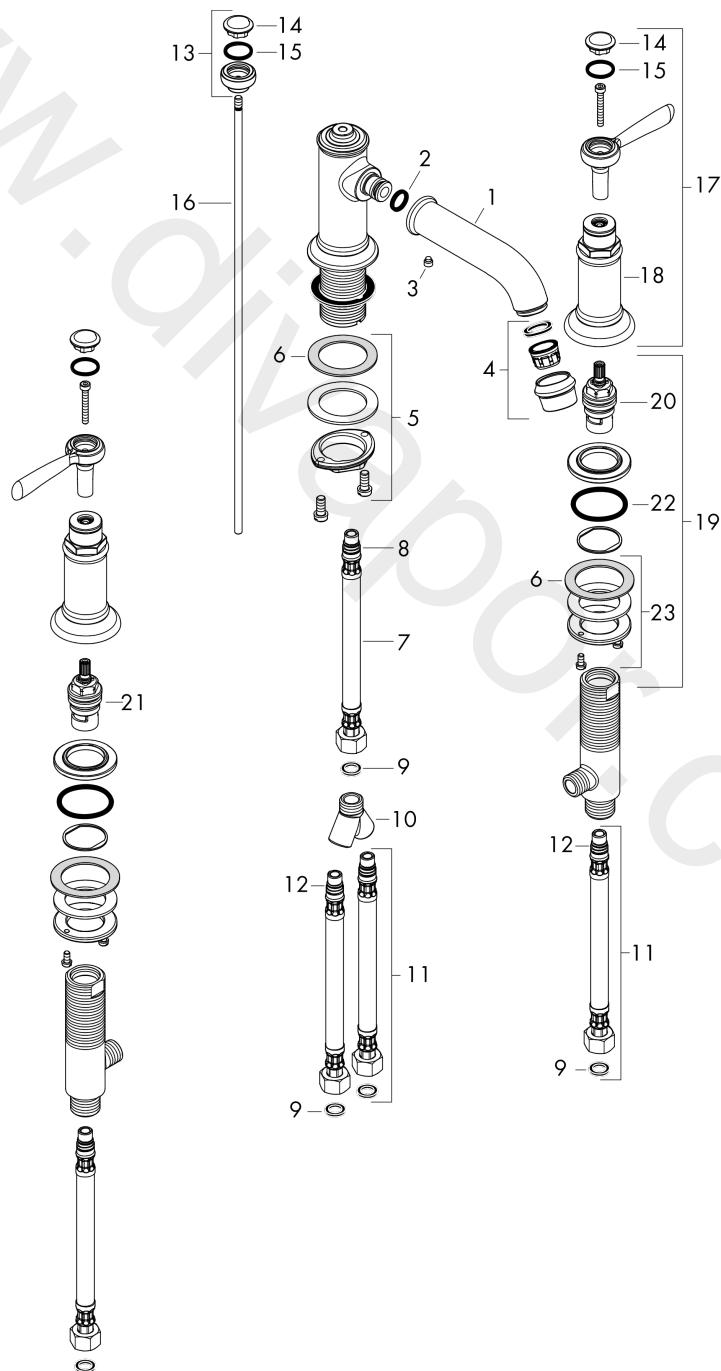

AXOR Montreux
3-hole basin mixer 30 with lever handles and pop-up waste set
Finish: **Chrome** Article Number: **16535000**

IN

Flowchart

- ① With flow limiter
- ② Without flow limiter

AXOR Montreux
3-hole basin mixer 30 with lever handles and pop-up waste set
 Finish: **Chrome** Article Number: **16535000**

Exploded Drawing

Year of production: >01/17

AXOR Montreux
3-hole basin mixer 30 with lever handles and pop-up waste set
 Finish: **Chrome** Article Number: **16535000**

Spare part list

Year of production: >01/17

Pos.		Article Number	Price	PU
1	spout cpl.	92978000	£ 51,00	1
2	O-ring 11x2,5	98487000	£ 3,30	1
3	hollow set screw M6x5	98447000	£ 3,30	1
4	aerator M22x1 (5 l/min + 25 l/min)	95381000	£ 64,00	1
5	fixing set (Ø 34)	95049000	£ 16,10	1
6	lever collar	97548000	£ 3,30	1
7	connection hose 450 mm M8x0,75 G3/8	97206000	£ 35,00	1
8	O-ring 7x1,5	98422000	£ 3,30	1
9	sealing set	95581000	£ 6,10	1
10	hose connection angel	97753000	£ 51,00	1
11	connection hose 450 mm M10x1 G3/8	96507000	£ 43,00	1
12	O-ring 8x1,5	98423000	£ 3,30	1
13	diverter knob	98619000	£ 79,00	1
14	set of screw covers, cold / hot water / neutral	97987000	£ 64,00	1
15	O-ring 16x2	98133000	£ 3,30	1
16	pull rod	94067000	£ 20,50	1
17	handle	16691000	£ 224,00	1
18	escutcheon for handle	97988000	£ 173,00	1
19	stop valve cpl.	92933000	£ 137,00	1
20	shut off unit left closing	94008000	£ 43,00	1
21	shut off unit right closing	94009000	£ 43,00	1
22	O-ring 34x3	98069000	£ 3,30	1
23	fixing set for shut off unit	96078000	£ 35,00	1
a	pop up waste	94139000	£ 96,00	1