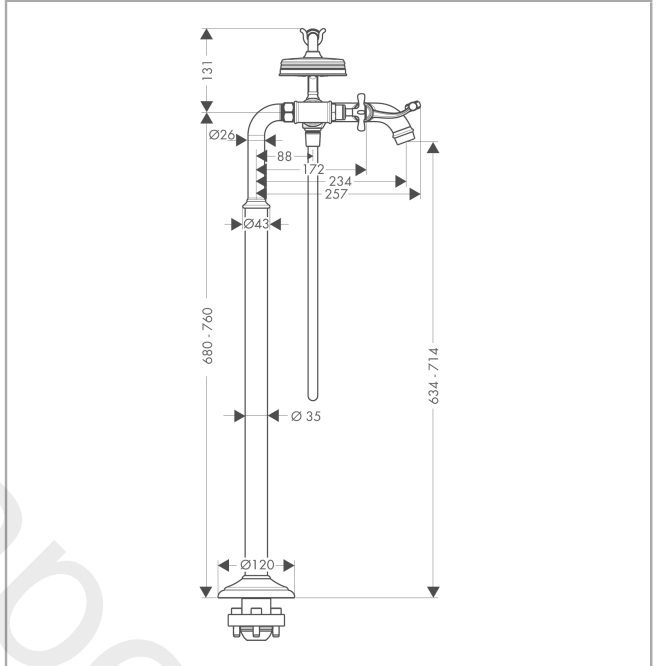

Scale drawing