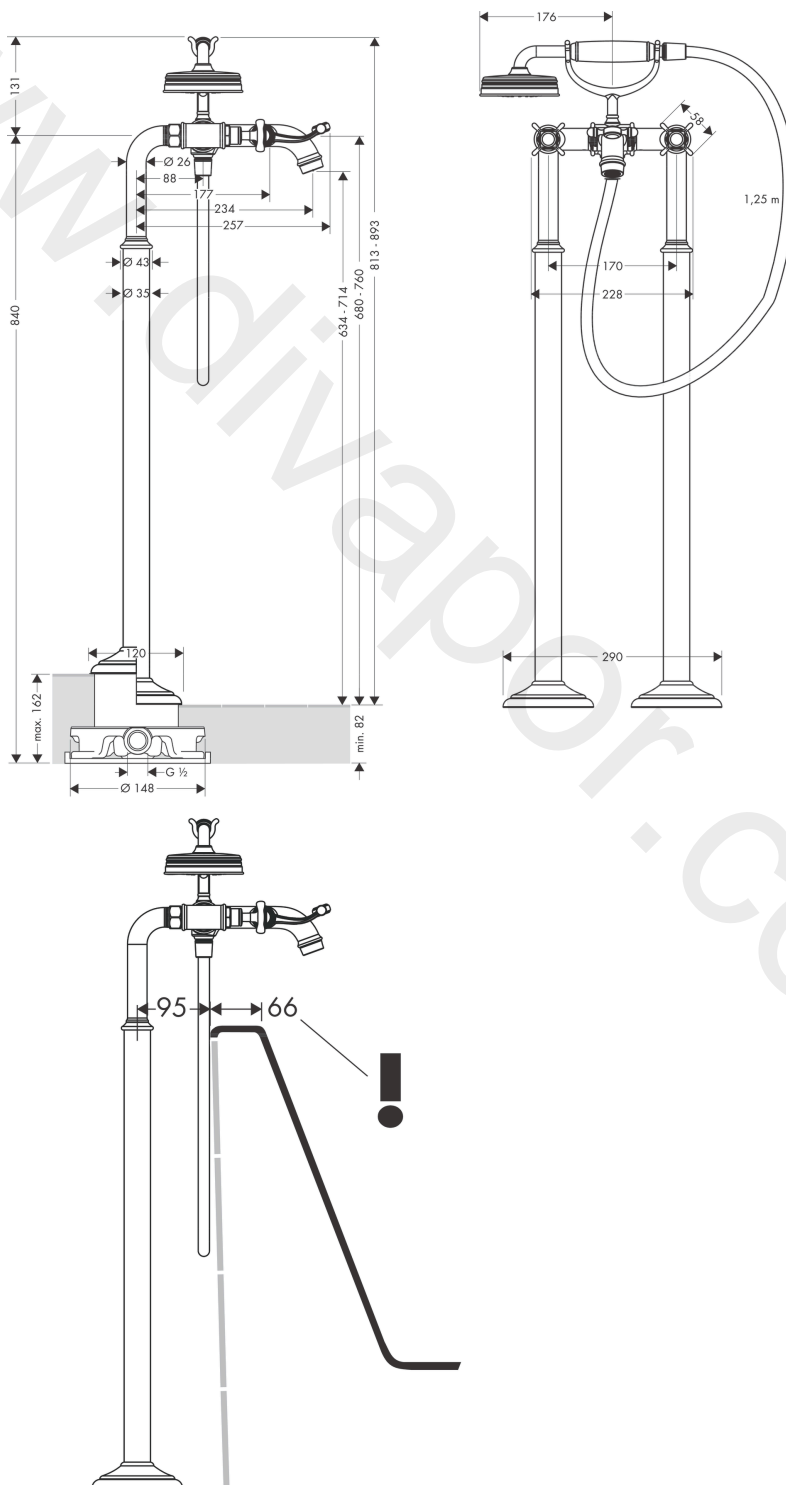

AXOR Montreux
2-handle bath mixer floor-standing with cross handles
Finish: **Polished Gold Optic** Article Number: **16547990**

Installation examples