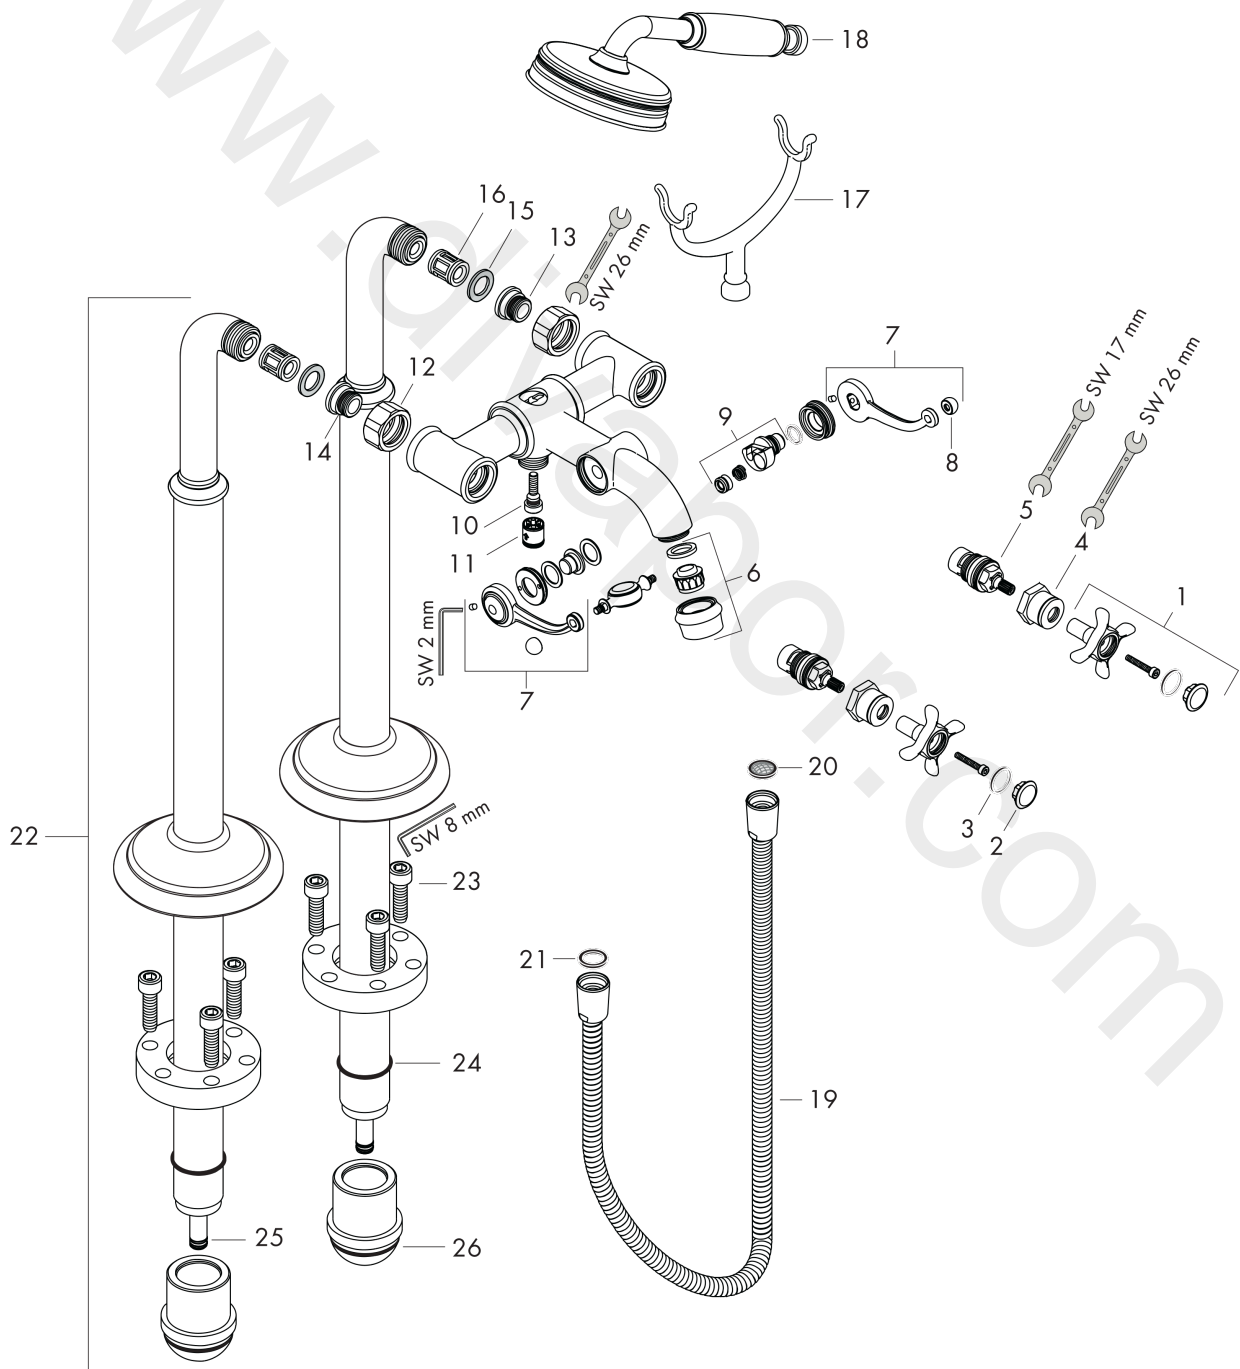

## Installation examples

**AXOR Montreux**  
**2-handle bath mixer floor-standing with cross handles**  
 Finish: **Polished Gold Optic** Article Number: **16547990**

## Exploded Drawing

Year of production: >11/16

**AXOR Montreux**  
**2-handle bath mixer floor-standing with cross handles**  
 Finish: **Polished Gold Optic** Article Number: **16547990**

## Spare part list

Year of production: >11/16

Pos.		Article Number	Price	PU
1	handle	16597990	£ 202,00	1
2	set of screw covers, cold / hot water / neutral	97987000	£ 64,00	1
3	O-ring 16x2	98133000	£ 3,30	1
4	sleeve	97993990	£ 76,00	1
5	shut off unit right closing	94009000	£ 43,00	1
6	aerator M22x1 (25 l/min)	98575990	£ 118,00	1
7	sliding gear lever	98594990	£ 165,00	1
8	set of nuts	92852990	£ 76,50	1
9	selector	98591990	£ 144,00	1
10	O-ring 5x2	98215000	£ 3,30	1
11	set of non return valves DW 15	94074000	£ 16,10	1
12	set of nuts	96157990	£ 51,00	1
13	connecting thread	97220000	£ 16,10	1
14	O-ring 15x2	98163000	£ 3,30	1
15	filter packing	96922000	£ 9,00	1
16	noise reduction	96429000	£ 6,10	1
17	shower base	98590990	£ 76,50	1
18	handshower	16320990	£ 382,56	1
19	shower hose 1,25 m	28112990	£ 147,00	1
20	filter packing	94246000	£ 3,30	1
21	seal	98058000	£ 3,30	1
22	pillar union	98856990	£ 1.250,00	1
23	hexagon socket screw M10x35	97670000	£ 16,10	1
24	O-ring 35x2	92604000	£ 6,10	1
25	O-ring 9x1,5	98117000	£ 3,30	1
26	O-ring 44x2,5	98162000	£ 3,30	1
a	concealed item	16549180	£ 1.200,00	1