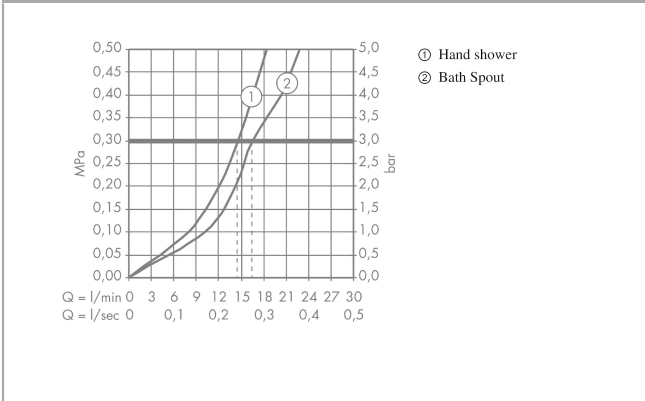

AXOR Montreux
2-handle bath mixer floor-standing with cross handles
Finish: **Polished Gold Optic**   Article Number: **16547990**