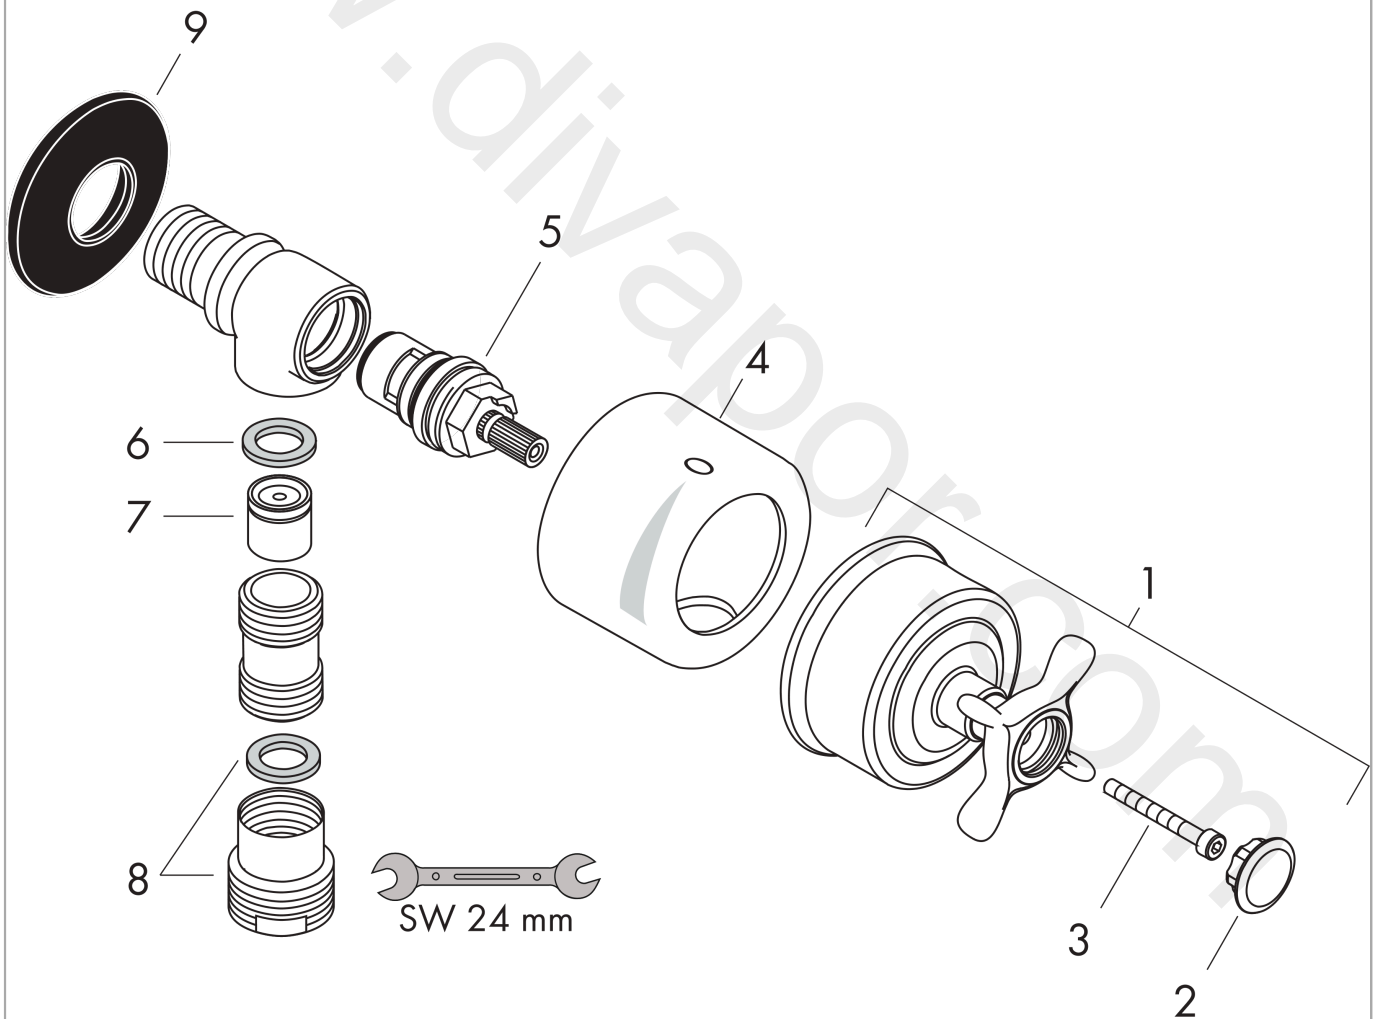

### Scale drawing

### Flowchart

**AXOR Montreux**  
**Wall outlet stop with non return valve, shut-off valve and cross handle**  
Finish: **Brushed Nickel** Article Number: **16882820**

## Exploded Drawing

Year of production: >04/06

**AXOR Montreux**  
**Wall outlet stop with non return valve, shut-off valve and cross handle**  
 Finish: **Brushed Nickel** Article Number: **16882820**

## Spare part list

Year of production: >04/06

Pos.		Article Number	Price	PU
1	handle	16593820	£ 370,00	1
2	set of screw covers, cold / hot water / neutral	97987000	£ 64,00	1
3	sleeve	96240820	-	1
4	shut off unit right closing	96350000	£ 51,00	1
5	flat seal	97674000	£ 3,30	1
6	set of non return valves DW 15	94074000	£ 16,10	1
7	reduction coupling	92844000	£ 16,10	1
8	support element	98557000	£ 6,10	1