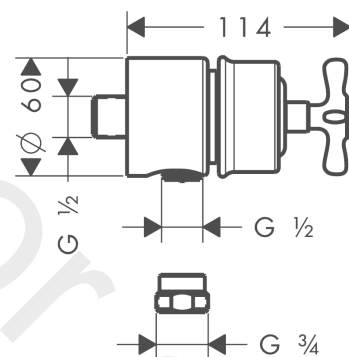

Scale drawing