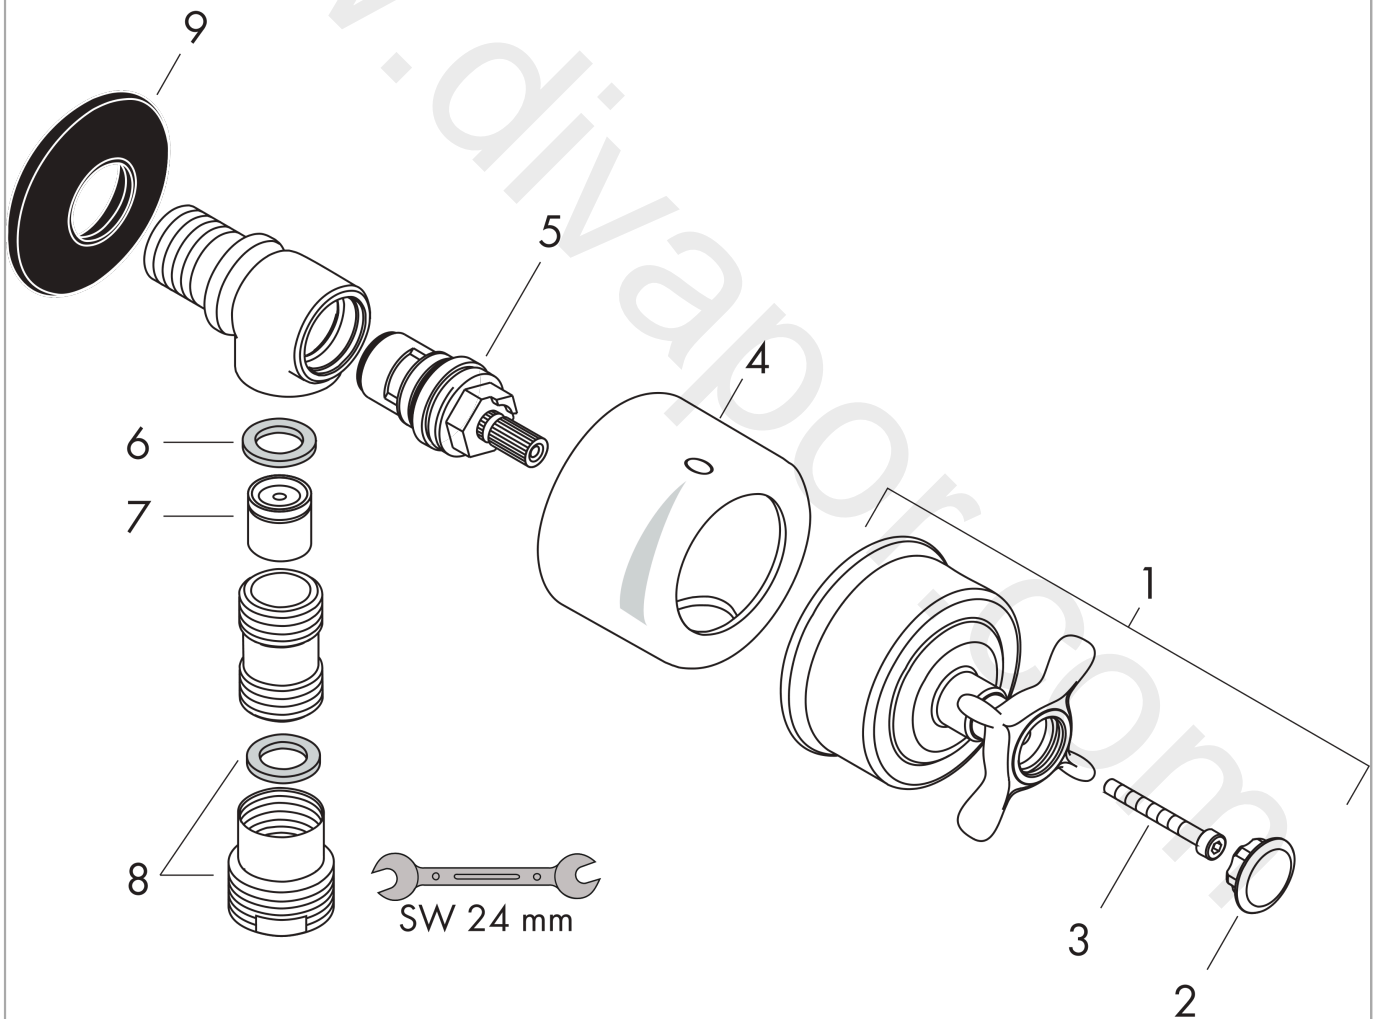

AXOR Montreux
Wall outlet stop with non return valve, shut-off valve and cross handle
Surfaces: Article Number: **16882830**

Exploded Drawing

Year of production: **04/06 - 12/19**

AXOR Montreux
Wall outlet stop with non return valve, shut-off valve and cross handle
 Surfaces: Article Number: **16882830**

Spare part list

Year of production: **04/06 - 12/19**

Pos.		Article Number	Price	PU
1	handle	16593830	£ 275,00	1
2	set of screw covers, cold / hot water / neutral	97987000	£ 64,00	1
3	hexagon socket screw M4x35	92160000	£ 3,30	1
4	sleeve	96240XXX	> £ 51,00	-
5	shut off unit right closing	96350000	£ 51,00	1
6	flat seal	97674000	£ 3,30	1
7	set of non return valves DW 15	94074000	£ 16,10	1
8	reduction coupling	92844000	£ 16,10	1
9	support element	98557000	£ 6,10	1