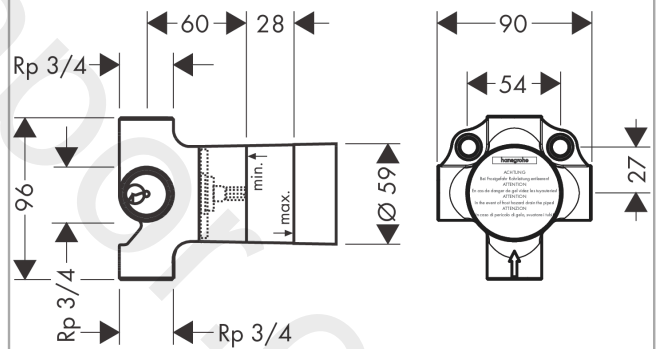

### product features

- requires volume control
- 3 functions
- simultaneous utilization of 2 functions
- suitable for all Quattro finish sets
- connection dimension: DN20
- maximum flow rate at 3 bar: 65 l/min

### Scale drawing

**Basic set for Quattro four-way diverter valve for concealed installation**  
Finish: n.a. Article Number: 16930180

## Exploded Drawing

Year of production: >10/17

**Basic set for Quattro four-way diverter valve for concealed installation**

Finish: n.a. Article Number: **16930180**

**Spare part list**

Year of production: >10/17

Pos.		Article Number	Price	PU
1	diverter unit	96604000	£ 173,00	1
2	sealing set	98798000	£ 13,30	1
3	O-ring 39x2,5	92322000	£ 3,30	1
4	nut	97550000	£ 16,10	1
5	sealing foil	96493000	£ 9,00	1
6	extension 25 mm	92990000	£ 84,00	1