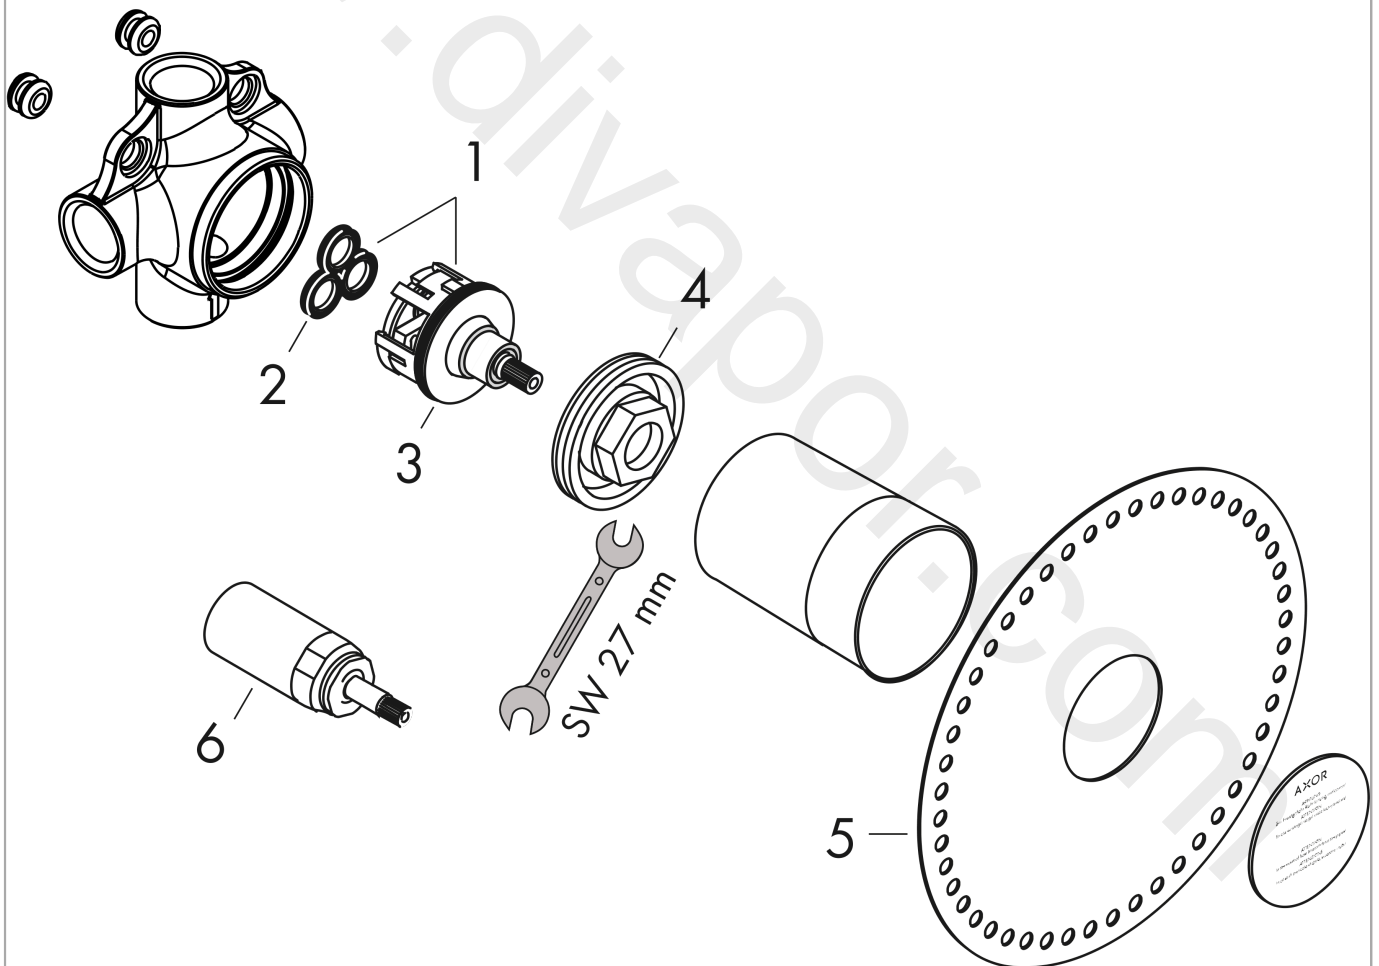

### product features

- requires volume control
- 3 functions
- simultaneous utilization of 2 functions
- suitable for all Quattro finish sets
- connection dimension: DN20
- maximum flow rate at 3 bar: 65 l/min

### Scale drawing

**Basic set for Quattro four-way diverter valve for concealed installation**  
Finish: n.a. Article Number: 16930180

## Exploded Drawing

Year of production: >10/17

**Basic set for Quattro four-way diverter valve for concealed installation**

Finish: n.a. Article Number: **16930180**

**Spare part list**

Year of production: >10/17

Pos.		Article Number	Price	PU
1	diverter unit	96604000	£ 173,00	1
2	sealing set	98798000	£ 13,30	1
3	O-ring 39x2,5	92322000	£ 3,30	1
4	nut	97550000	£ 16,10	1
5	sealing foil	96493000	£ 9,00	1
6	extension 25 mm	92990000	£ 84,00	1