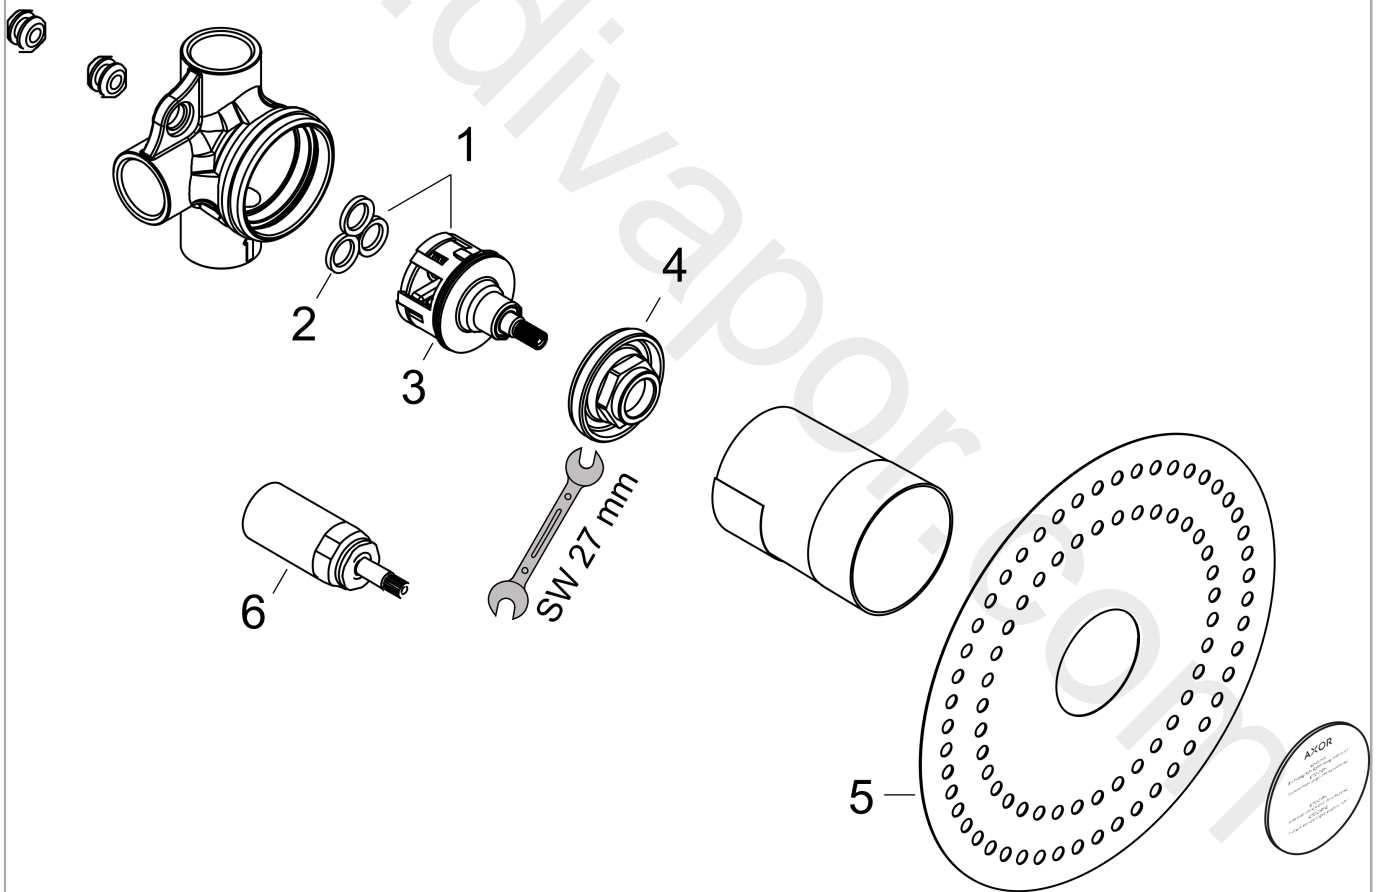

### Scale drawing

**Basic set for shut-off/ diverter valve Trio for concealed installation**  
Finish: n.a. Article Number: 16982180

## Exploded Drawing

Year of production: >10/17

**Basic set for shut-off/ diverter valve Trio for concealed installation**

Finish: n.a. Article Number: **16982180**

**Spare part list**

Year of production: >10/17

Pos.		Article Number	Price	PU
1	diverter unit	96604000	£ 173,00	1
2	sealing set	98798000	£ 13,30	1
3	O-ring 39x2,5	92322000	£ 3,30	1
4	nut	97550000	£ 16,10	1
5	sealing foil	96493000	£ 9,00	1
6	extension 25 mm	92990000	£ 84,00	1