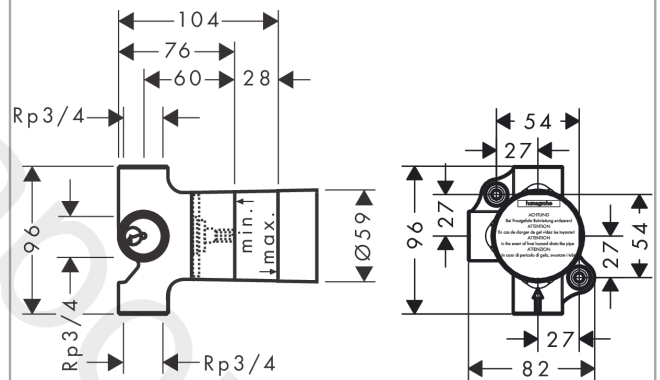

### Scale drawing

**Basic set for shut-off/ diverter valve Trio for concealed installation**  
Finish: n.a. Article Number: 16982180

## Exploded Drawing

Year of production: >10/17

**Basic set for shut-off/ diverter valve Trio for concealed installation**

Finish: n.a. Article Number: **16982180**

**Spare part list**

Year of production: >10/17

Pos.		Article Number	Price	PU
1	diverter unit	96604000	£ 173,00	1
2	sealing set	98798000	£ 13,30	1
3	O-ring 39x2,5	92322000	£ 3,30	1
4	nut	97550000	£ 16,10	1
5	sealing foil	96493000	£ 9,00	1
6	extension 25 mm	92990000	£ 84,00	1