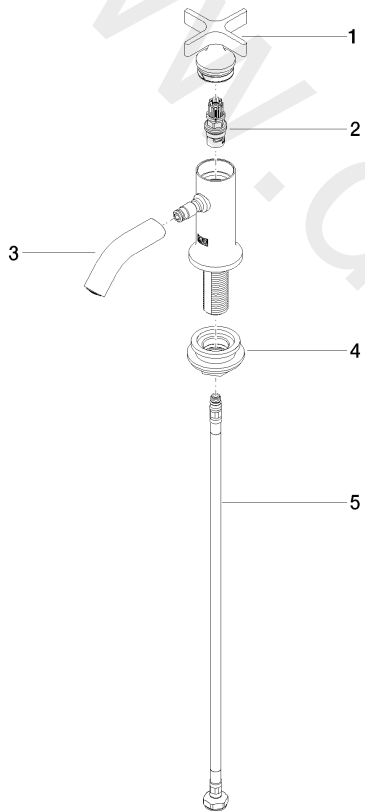

Washbasin - VAIA

Pillar tap cold water - Platinum

Article number: 17 500 809-08

Date of manufacture from 6/1/2022

Washbasin - VAIA

Pillar tap cold water - Platinum

Article number: 17 500 809-08

Date of manufacture from 6/1/2022

Spare parts list

| Position | Quantity used | Item Number | Spare part | Delivery time |
|----------|---------------|--------------------|------------|---------------|
| 1 | 1 | 90 20 66 025 00-08 | handle | 60 |
| 2 | 1 | 90 90 03 175 00 90 | top | 60 |
| 3 | 1 | 90 28 22 381 00-08 | spout | 60 |
| 4 | 1 | 04 23 10 010 88 90 | fixing set | 2 |
| 8 | 1 | 04 30 04 100 00 90 | hose | 2 |