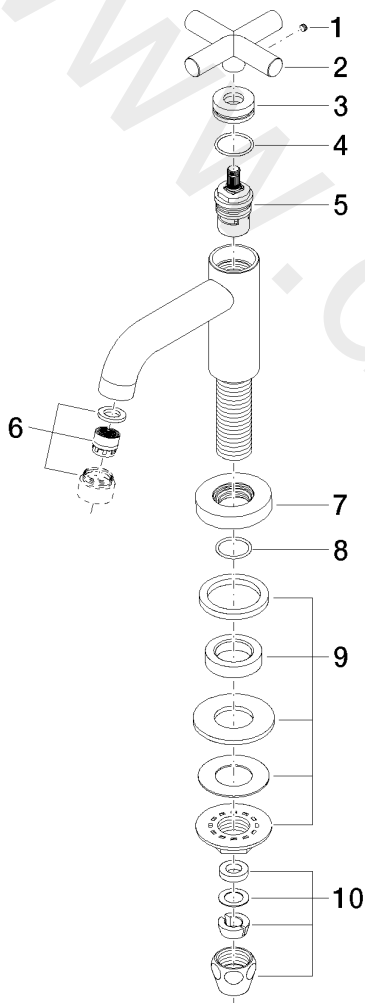

Washbasin - TARA

Pillar tap cold water - Platinum

Article number: 17 500 892-08

Date of manufacture from 6/30/2009

Washbasin - TARA

Pillar tap cold water - Platinum

Article number: 17 500 892-08

Date of manufacture from 6/30/2009

Spare parts list

Position	Quantity used	Item Number	Spare part	Delivery time
1	1	09 31 11 055 90	pin	2
2	1	09 20 89 011-08	handle	20
3	1	09 21 02 089-08	sleeve	20
4	1	09 14 10 085 90	seal	2
5	1	90 90 03 135 00 90	top	2
6	1	90 23 01 068 01-08	aerator	20
7	1	09 27 89 106-08	rosette	20
8	1	09 14 10 032 90	seal	2
9	1	04 23 10 010 88 90	fixing set	2
10	1	04 23 30 040 00-08	threaded connector	20