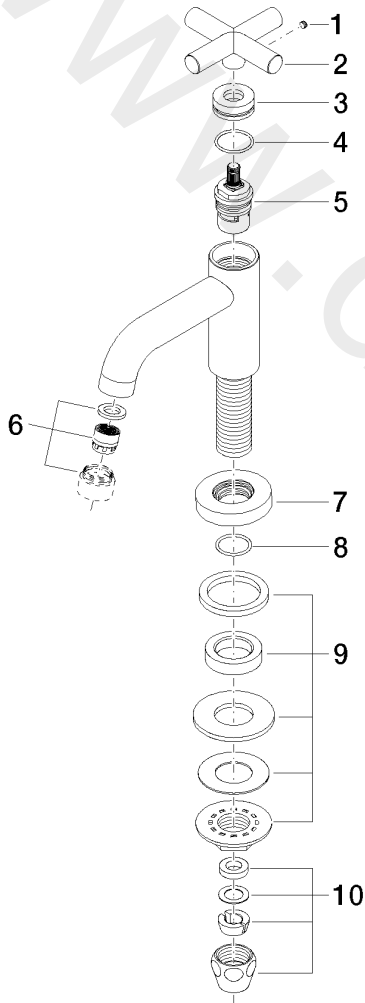

Washbasin - TARA

Pillar tap cold water - Brushed Dark Platinum

Article number: 17 500 892-99

Date of manufacture from 6/30/2009

Washbasin - TARA

Pillar tap cold water - Brushed Dark Platinum

Article number: 17 500 892-99

## Spare parts list

Position	Quantity used	Item Number	Spare part	Delivery time
1	1	09 31 11 055 90	pin	2
2	1	09 20 89 011-99	handle	30
3	1	09 21 02 089-99	sleeve	30
4	1	09 14 10 085 90	seal	2
5	1	90 90 03 135 00 90	top	2
6	1	90 23 01 068 01-99	aerator	30
7	1	09 27 89 106-99	rosette	30
8	1	09 14 10 032 90	seal	2
9	1	04 23 10 010 88 90	fixing set	2
10	1	04 23 30 040 00-99	threaded connector	30