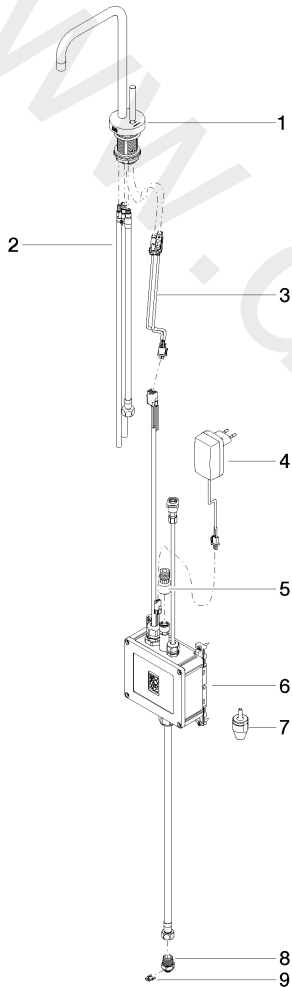

Kitchen - META 02
HOT & COLD WATER DISPENSER - Chrome
Article number: 17 861 625-00
Date of manufacture from 5/28/2021

Kitchen - META 02

HOT & COLD WATER DISPENSER - Chrome

Article number: 17 861 625-00

Date of manufacture from 5/28/2021

Spare parts list

Position	Number of units	Item Number	Spare part	Lead time
1	1	90 17 85 100 02-00	fitting	10
2	1	90 30 04 067 00 90	hose	2
3	1	90 10 01 048 00 90	electronic accessories	2
4	1	04 10 01 246 00 90	electronic accessories	2
5	1	12 866 970 90	adaptor	2
6	1	04 11 11 064 00 90	electronic accessories	2
7	1	90 24 04 291 00 90	insert	2
8	1	09 24 04 293 90	nipple	2
9	1	09 16 01 045 90	ring	2