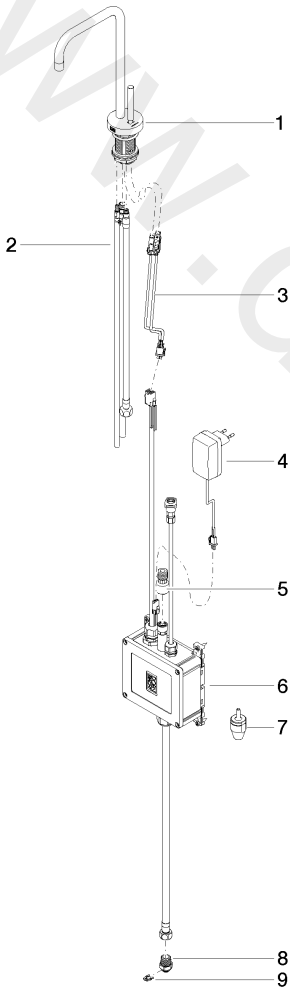

Kitchen - META 02  
HOT & COLD WATER DISPENSER - Chrome  
Article number: 17 861 625-00  
Date of manufacture from 5/28/2021

Kitchen - META 02

HOT & COLD WATER DISPENSER - Chrome

Article number: 17 861 625-00

## Spare parts list

Position	Number of units	Item Number	Spare part	Lead time
1	1	90 17 85 100 02-00	fitting	10
2	1	90 30 04 067 00 90	hose	2
3	1	90 10 01 048 00 90	electronic accessories	2
4	1	04 10 01 246 00 90	electronic accessories	2
5	1	12 866 970 90	adaptor	2
6	1	04 11 11 064 00 90	electronic accessories	2
7	1	90 24 04 291 00 90	insert	2
8	1	09 24 04 293 90	nipple	2
9	1	09 16 01 045 90	ring	2