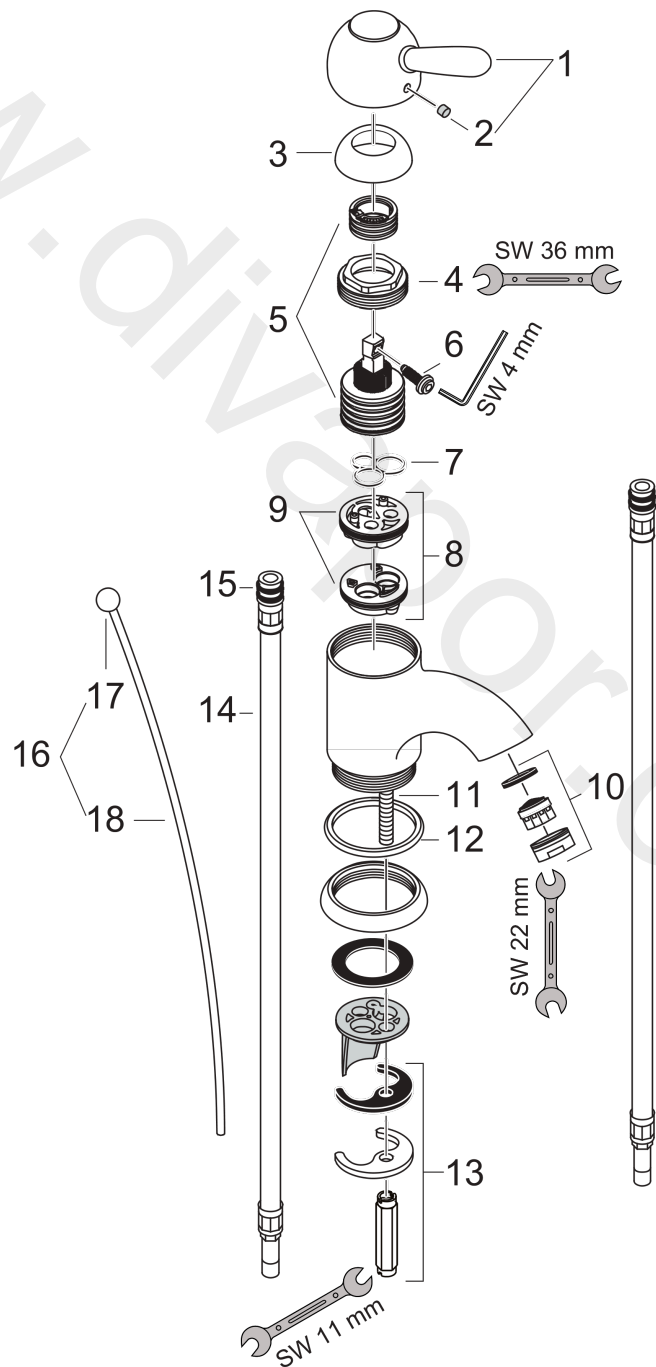

AXOR Carlton
Single lever basin mixer 60 with pop-up waste set for hand wash basins
Surfaces: Article Number: **17015840**

Exploded Drawing

Year of production: **04/02 - 07/04**

AXOR Carlton
Single lever basin mixer 60 with pop-up waste set for hand wash basins
 Surfaces: Article Number: **17015840**

Spare part list

Year of production: **04/02 - 07/04**

Pos.		Article Number	Price	PU
1	handle	17092840	£ 224,00	1
2	screw cover	96338000	£ 3,30	1
3	flange	94192XXX	> £ 20,50	-
4	nut	94194000	£ 25,00	1
5	cartridge, assy	92730000	£ 35,00	1
6	locking screw for handle	96059000	£ 9,00	1
7	seal	95008000	£ 9,00	1
8	adapter for cartridge	97762000	£ 13,30	1
9	O-ring 35x2,5	96006000	£ 3,30	1
10	aerator M24x1 (7 l/min)	13085840	£ 20,50	1
11	screw M8 x 68	97736000	£ 6,10	1
12	deco-ring	97957840	£ 35,00	1
13	fixing set	96016000	£ 35,00	1
14	connection hose 450 mm M8x0,75 G3/8	95001000	£ 35,00	1
15	O-ring 7x1,5	98422000	£ 3,30	1
16	pop up rod	92620840	-	1
17	diverter knob	94066840	£ 9,00	1
18	pull rod	94067000	£ 20,50	1
a	pop up waste	94139840	£ 173,00	1