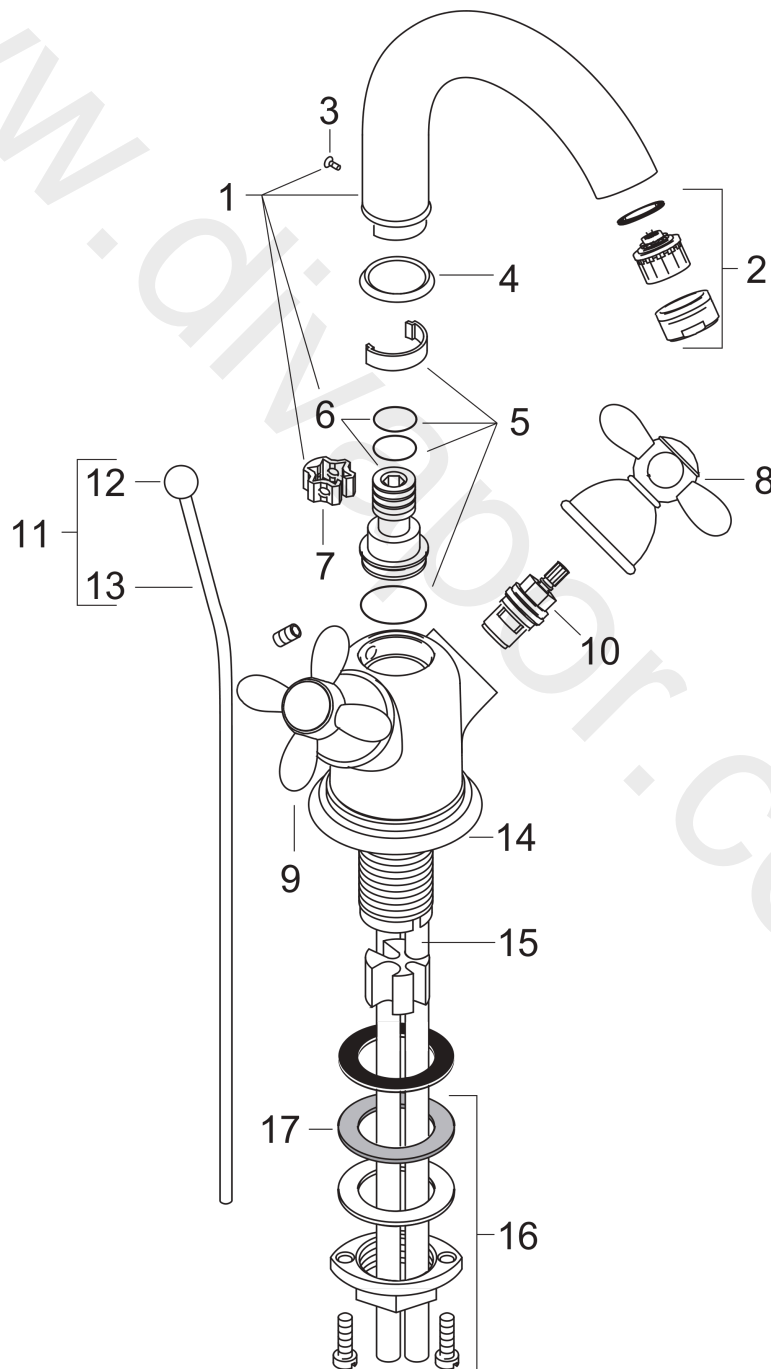

AXOR Carlton
2-handle basin mixer 130 with pop-up waste set, swivel spout and copper pipes
Surfaces: Article Number: 17030000

Exploded Drawing

Year of production: 01/10 - 04/21

AXOR Carlton

2-handle basin mixer 130 with pop-up waste set, swivel spout and copper pipes

Surfaces: Article Number: **17030000**

Spare part list

Year of production: **01/10 - 04/21**

Pos.		Article Number	Price	PU
1	spout cpl.	96051000	£ 137,00	1
2	aerator M24x1 (5 l/min)	13185000	£ 22,30	1
3	screw	97662000	£ 9,00	1
4	deco-ring	96211000	£ 35,00	1
5	sealing set	92646000	£ 20,50	1
6	O-Ring 14x2,5	98189000	£ 3,30	1
7	axialring	97558000	£ 3,30	1
8	handle for cold water	17291000	£ 110,00	1
9	handle for hot water	17292000	£ 110,00	1
10	shut off unit	94149000	£ 35,00	1
11	pop up rod	92620000	£ 35,00	1
12	diverter knob	94066000	£ 9,00	1
13	pull rod	94067000	£ 20,50	1
14	deco-ring	97957000	£ 16,10	1
15	supply pipe	97760000	-	1
16	fixing set (Ø 32)	13961000	£ 25,00	1
17	lever collar	97548000	£ 3,30	1
a	pop up waste	94139000	£ 96,00	1
b	fixation extension 35 mm	13898000	£ 79,00	1
c	cover	13959000	£ 64,00	1
d	aerator M24x1 (3,5 l/min)	92508000	£ 20,50	1
e	aerator M24x1 (4,5 l/min)	92877000	£ 20,50	1
f	aerator swivelling M24x1 (5 l/min)	95928000	£ 35,00	1