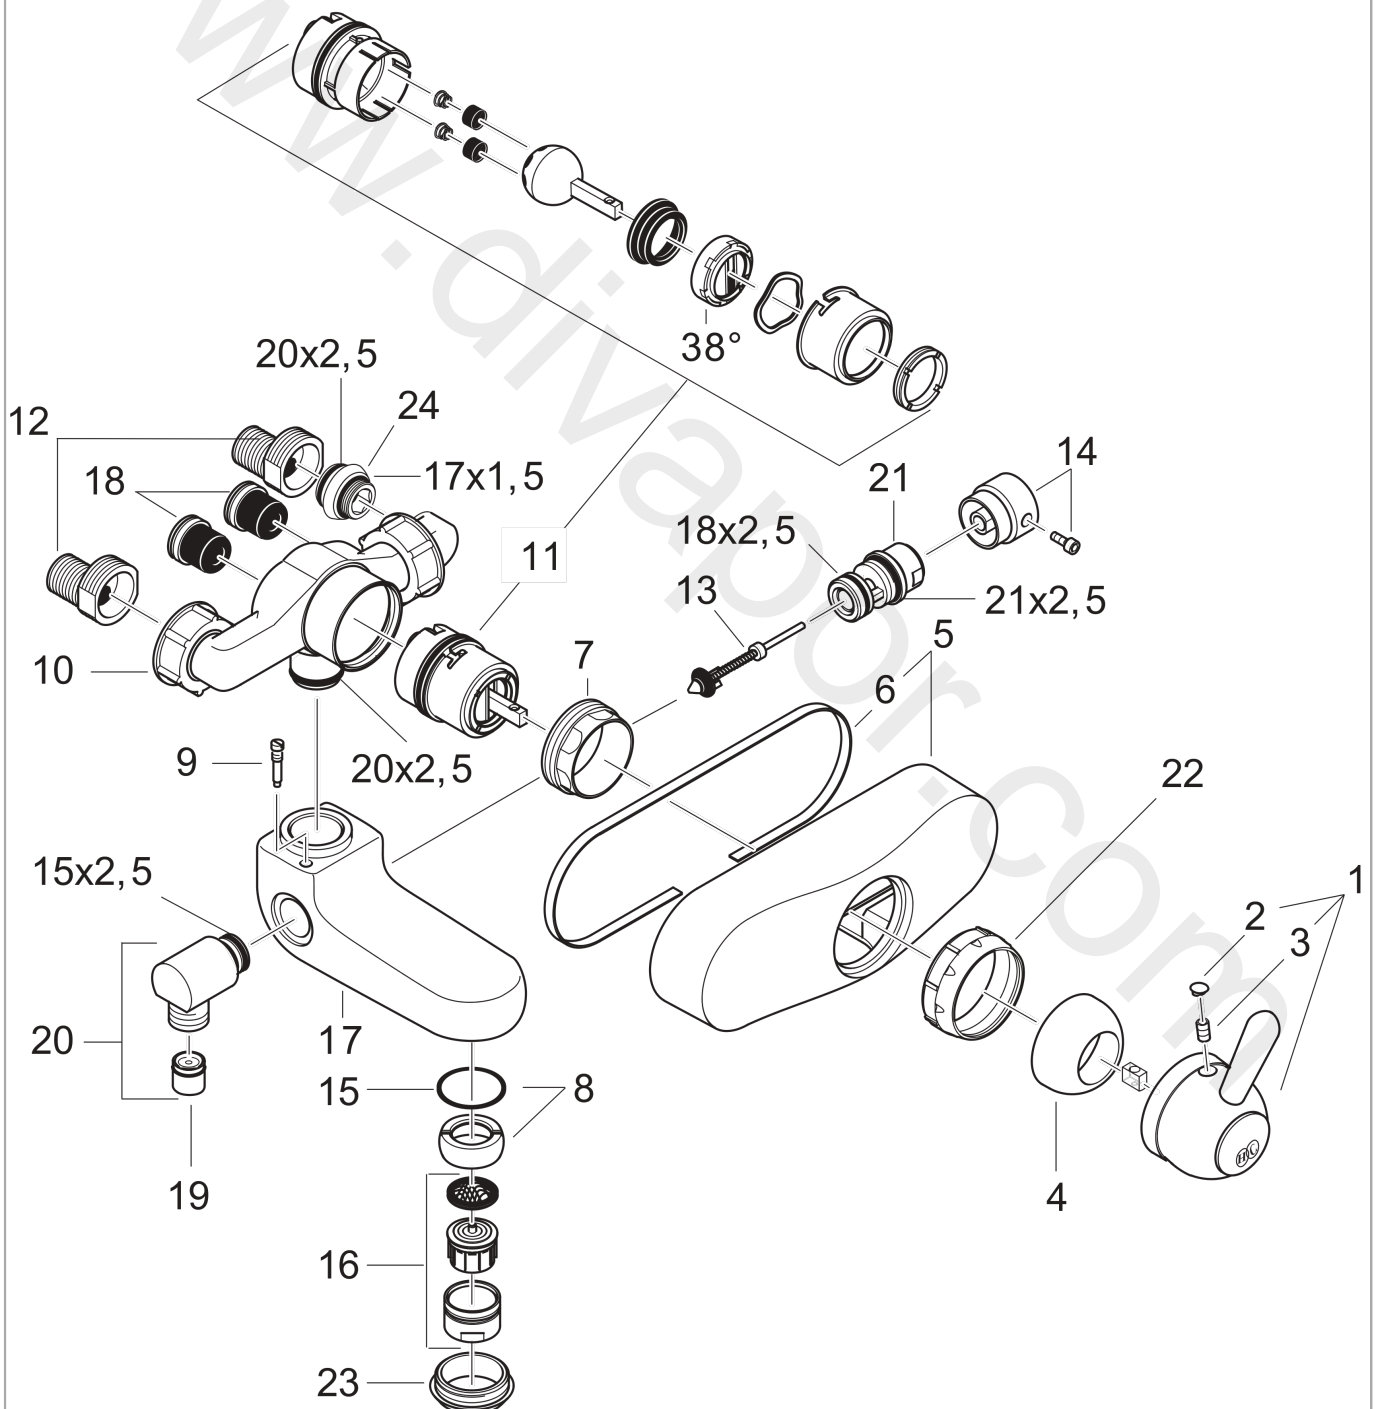

**AXOR Carlton**  
**Single Lever Bath Mixer for exposed fitting**  
 Surfaces: Article Number: **17400090**

## Exploded Drawing

Year of production: **09/99 - 02/09**

**AXOR Carlton**  
**Single Lever Bath Mixer for exposed fitting**  
 Surfaces: Article Number: **17400090**

## Spare part list

Year of production: **09/99 - 02/09**

Pos.		Article Number	Price	PU
1	handle	17491090	£ 173,00	1
2	screw cover	94063000	£ 9,00	1
3	hollow set screw M6x10 DIN 916	96029000	£ 3,30	1
4	flange	94261000	£ 43,00	1
5	escutcheon	94200000	£ 79,00	1
6	seal	96032000	£ 9,00	1
7	nut	94106000	£ 35,00	1
8	ball joint	97526000	£ 16,10	1
9	screw M5 x 24	97555000	£ 3,30	1
10	sleeve nut	97528000	£ 9,00	1
11	cartridge, assy	14096000	£ 110,00	1
12	ball S - unions	13989000	£ 43,00	1
13	selector assy	94056000	-	1
14	diverter knob cpl.	13471000	£ 20,50	1
15	O-ring 32,5x2,2	94485000	£ 6,10	1
16	aerator M28x1 (25 l/min)	13485000	£ 20,50	1
17	spout with selector, mousseur	92410000	-	1
18	noise reduction with screw	98721000	£ 35,00	1
19	set of non return valves DW 15	94074000	£ 16,10	1
20	hose connection angel	96033000	£ 51,00	1
21	guide nipple	96036000	£ 35,00	1
22	nut	96426000	£ 6,10	1
23	nut	96438000	£ 13,30	1
24	connecting thread	97233000	£ 20,50	1
a	ball s-unions 120 - 180 mm	13988000	£ 137,00	1