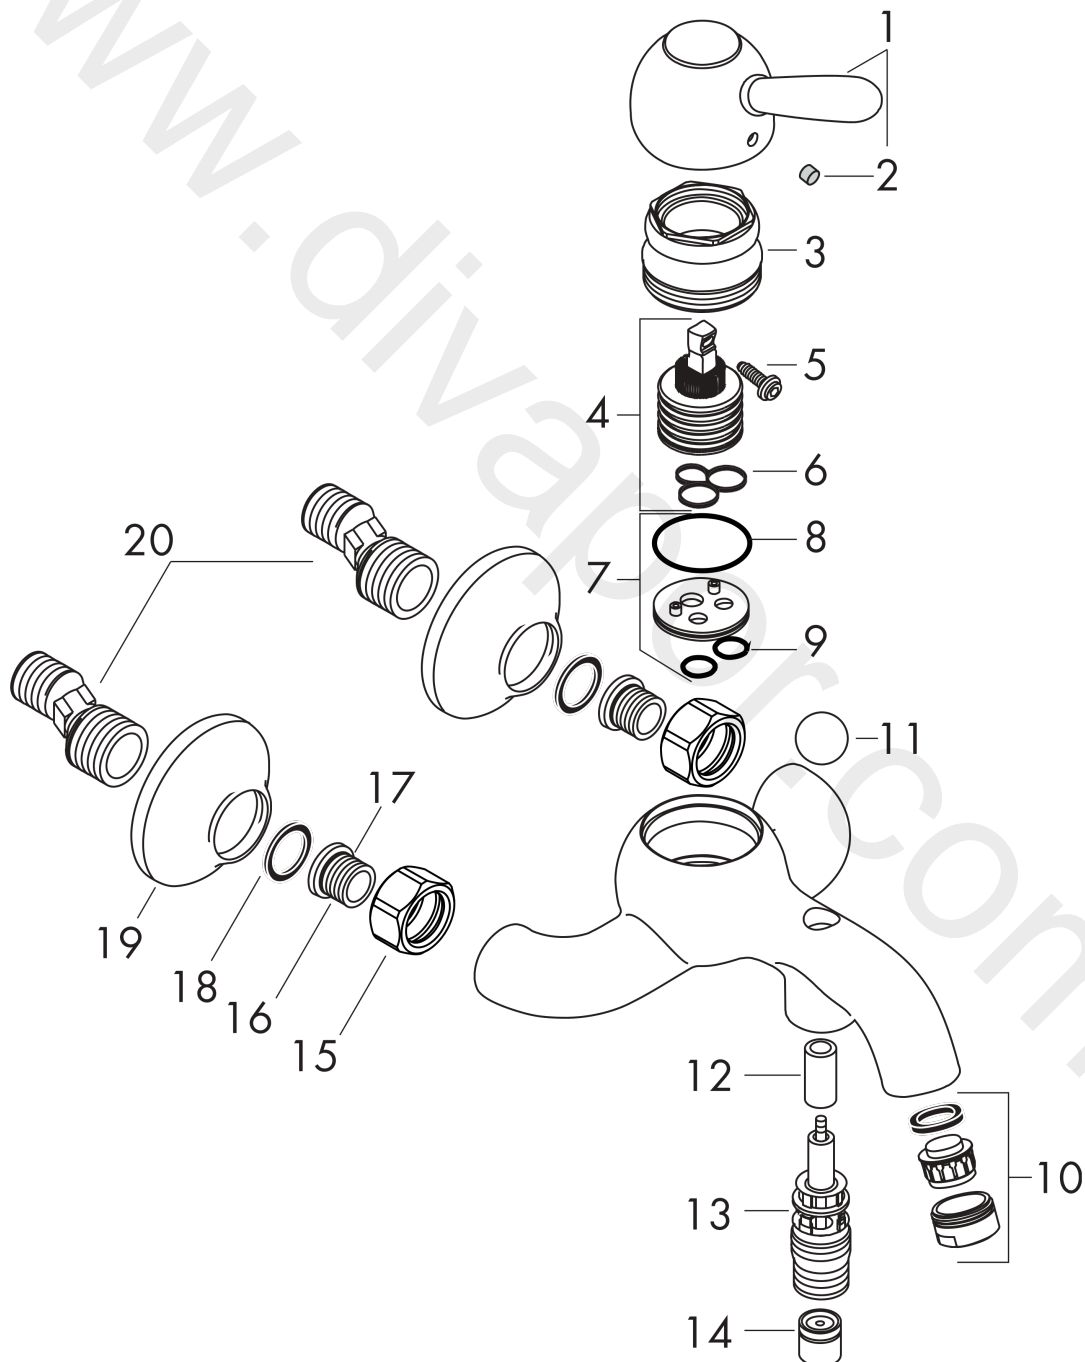

AXOR Carlton
Single lever bath mixer for exposed installation
Surfaces: Article Number: **17410090**

Exploded Drawing

Year of production: **07/09 - 12/17**

AXOR Carlton
Single lever bath mixer for exposed installation
 Surfaces: Article Number: **17410090**

Spare part list

Year of production: **07/09 - 12/17**

Pos.		Article Number	Price	PU
1	handle	17092090	£ 173,00	1
2	screw cover	96338000	£ 3,30	1
3	nut	96539000	£ 96,00	1
4	cartridge, assy	92730000	£ 35,00	1
5	locking screw for handle	95140000	£ 6,10	1
6	seal	95008000	£ 9,00	1
7	adapter for cartridge	97773000	£ 9,00	1
8	O-Ring 32x2	98193000	£ 3,30	1
9	O-ring 9x1,8	98118000	£ 3,30	1
10	aerator M24x1 (25 l/min)	13956990	£ 43,00	1
11	diverter knob	94078990	£ 64,00	1
12	sleeve	97738000	£ 6,10	1
13	selector assy	94077000	£ 43,00	1
14	set of non return valves DW 15	94074000	£ 16,10	1
15	set of nuts	96157000	£ 35,00	1
16	connecting thread	97220000	£ 16,10	1
17	O-ring 15x2	98163000	£ 3,30	1
18	filter packing	96922000	£ 9,00	1
19	escutcheon Ø 70 mm	95154000	£ 13,30	1
20	set of S-unions (±12 mm)	94140000	£ 51,00	1
a	set of S-unions (±32 mm)	98592000	£ 43,00	1
b	diverter fixing device	97211000	£ 3,30	1