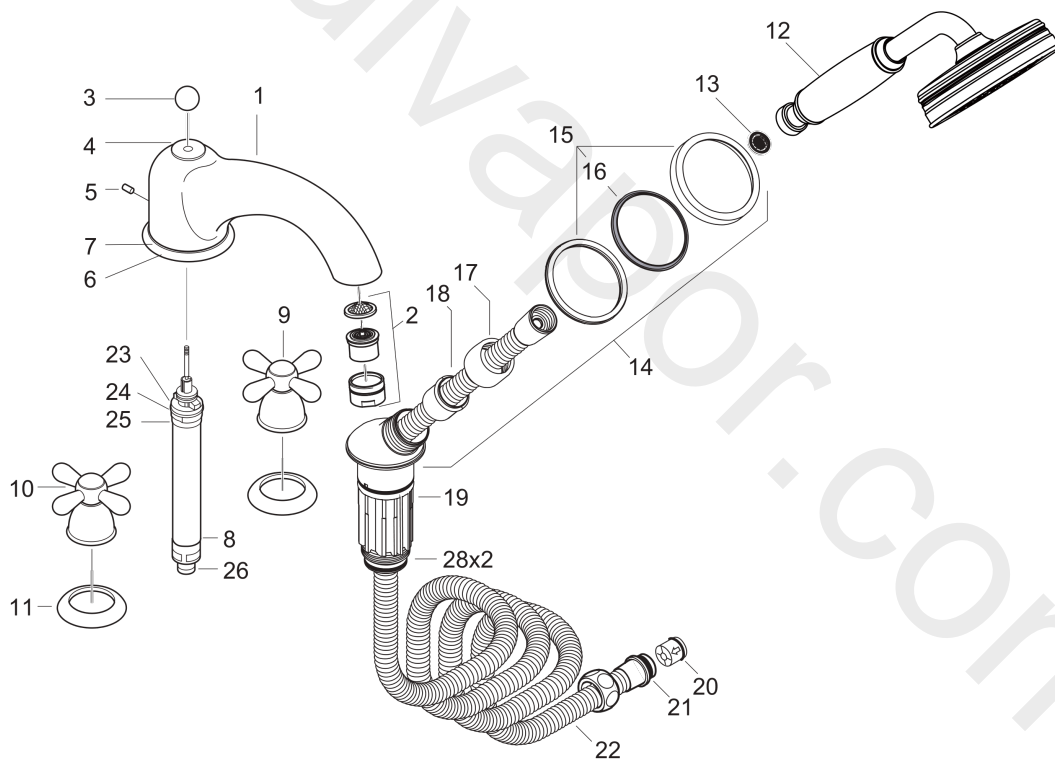

## Flowchart

**AXOR Carlton**  
**4-hole rim mounted bath mixer with cross handles**  
 Finish: **Chrome/Gold Optic** Article Number: **17444090**

## Exploded Drawing

Year of production: >10/10

**AXOR Carlton**  
**4-hole rim mounted bath mixer with cross handles**  
 Finish: **Chrome/Gold Optic** Article Number: **17444090**

## Spare part list

Year of production: >10/10

Pos.		Article Number	Price	PU
1	spout cpl.	96164000	£ 445,00	1
2	aerator M28x1 (25 l/min)	13485990	£ 79,00	1
3	diverter knob	94086000	£ 20,50	1
4	deco-ring	97824990	£ 64,00	1
5	hollow set screw M6x10 DIN 916	96029000	£ 3,30	1
6	deco-ring	97823990	£ 51,00	1
7	escutcheon for spout	97956000	£ 35,00	1
8	selector	94037000	£ 110,00	1
9	handle for cold water	17291000	£ 110,00	1
10	handle for hot water	17292090	£ 173,00	1
11	escutcheon for handle	94035000	£ 20,50	1
12	handshower	16320000	£ 255,00	1
13	filter packing	94246000	£ 3,30	1
14	shower holder, assy	96433000	£ 110,00	1
15	escutcheon for shower holder	96237000	£ 43,00	1
16	escutcheon chuck	97105000	£ 9,00	1
17	nut	97584000	£ 16,10	1
18	insert for shower holder	96942000	£ 13,30	1
19	O-ring 38x2,5	98198000	£ 6,10	1
20	set of non return valves DW 15	94074000	£ 16,10	1
21	O-ring 11x2	98127000	£ 3,30	1
22	shower hose 2,00 m	94148000	£ 79,00	1
23	O-Ring 14x2,5	98189000	£ 3,30	1
24	O-Ring 23x2,5	98183000	£ 3,30	1
25	O-Ring 22x2	98185000	£ 3,30	1
26	O-ring 9x2,5	98217000	£ 3,30	1
a	SECUFLEX hose + long hose (max. extension 1,40 m)	94109000	£ 445,00	1
b	silicone sprayer 10 ml	97864000	£ 43,00	1
c	concealed item	13444180	£ 1.270,00	1
d	deco-ring	97823000	£ 13,30	1