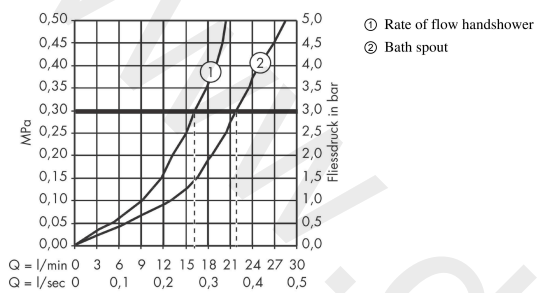

AXOR Carlton
4-hole rim mounted bath mixer with cross handles
Finish: **Chrome/Gold Optic**   Article Number: **17444090**

Flowchart