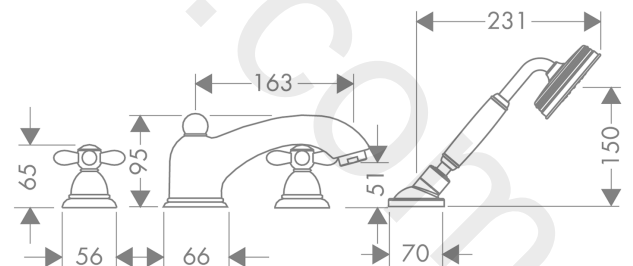

Scale drawing