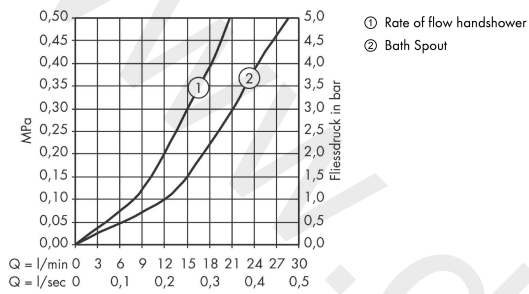

AXOR Carlton
4-hole rim mounted bath mixer with lever handles
 Finish: **Chrome/Gold Optic** Article Number: **17445090**

product features

- consists of: 4-hole rim mounted bath mixer, hand shower, shower holder
- 2 functions
- projection: 163 mm
- spray type mixer: normal spray
- spray type hand shower: RainAir
- maximum pull-out length of hand shower: 1.10 m
- ceramic valves hot/cold 90°
- diverter with automatic resetting
- non-return valve
- connection dimension: DN15
- connection type: basic set
- suitable for installation on bath rim
- min. operating pressure: 1 bar
- max. operating pressure: 10 bar

Technology

Product image

Scale drawing

AXOR Carlton
4-hole rim mounted bath mixer with lever handles
 Finish: **Chrome/Gold Optic** Article Number: **17445090**

Flowchart

AXOR Carlton
4-hole rim mounted bath mixer with lever handles
Finish: **Chrome/Gold Optic** Article Number: **17445090**