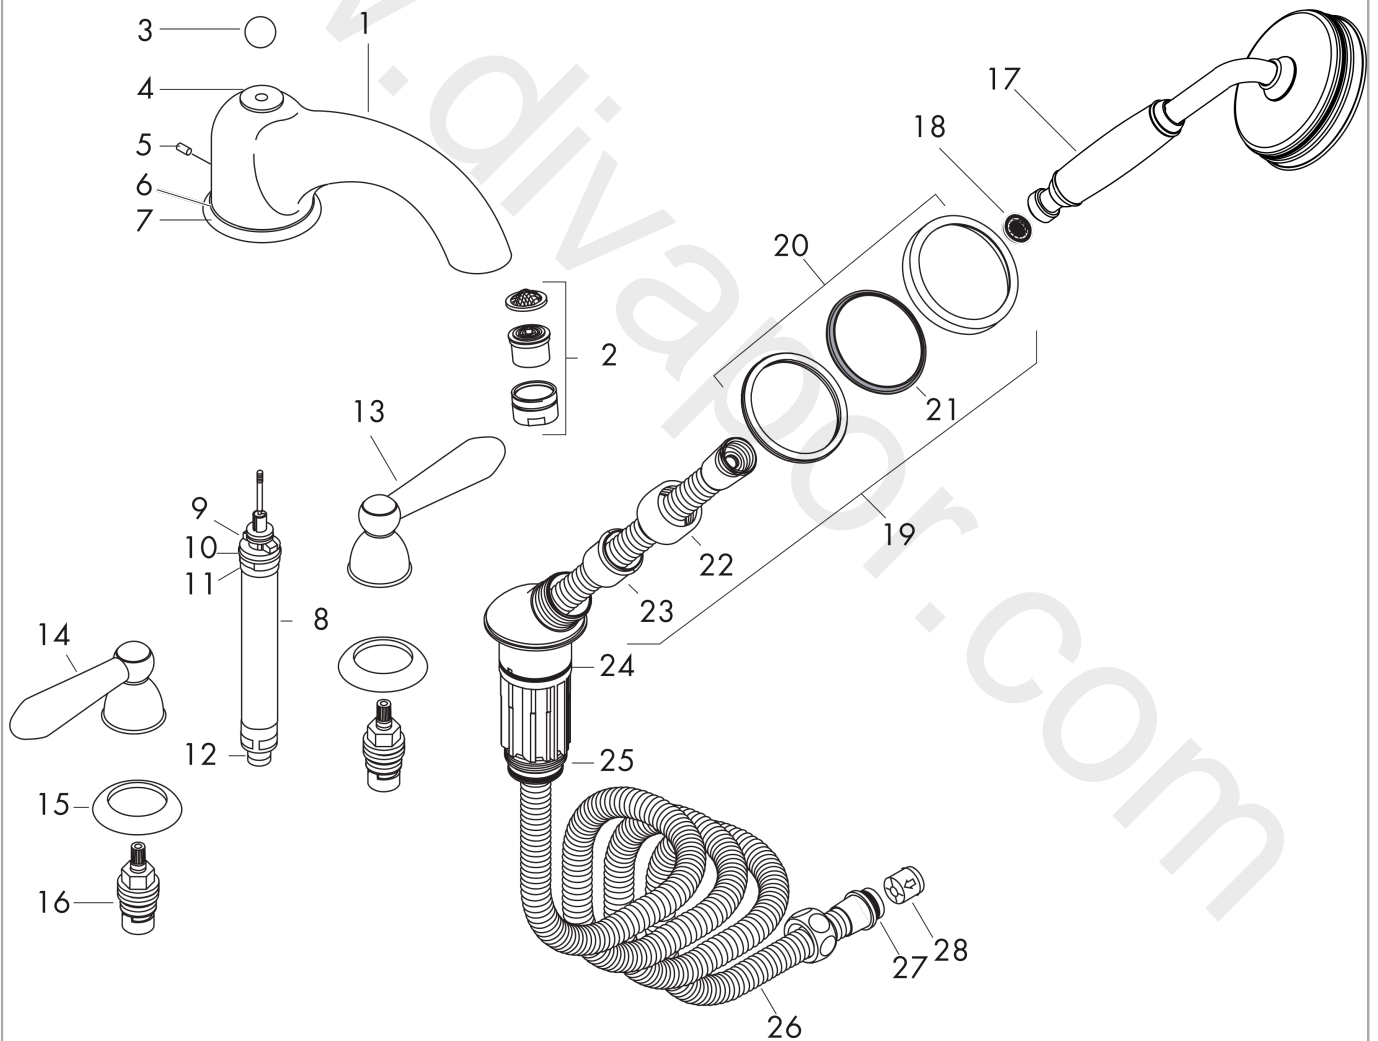

AXOR Carlton
4-hole rim mounted bath mixer with lever handles
 Finish: **Chrome/Gold Optic** Article Number: **17445090**

product features

- consists of: 4-hole rim mounted bath mixer, hand shower, shower holder
- 2 functions
- projection: 163 mm
- spray type mixer: normal spray
- spray type hand shower: RainAir
- maximum pull-out length of hand shower: 1.10 m
- ceramic valves hot/cold 90°
- diverter with automatic resetting
- non-return valve
- connection dimension: DN15
- connection type: basic set
- suitable for installation on bath rim
- min. operating pressure: 1 bar
- max. operating pressure: 10 bar

Exploded Drawing

Year of production: >03/17

AXOR Carlton
4-hole rim mounted bath mixer with lever handles
 Finish: **Chrome/Gold Optic** Article Number: **17445090**

Spare part list

Year of production: >03/17