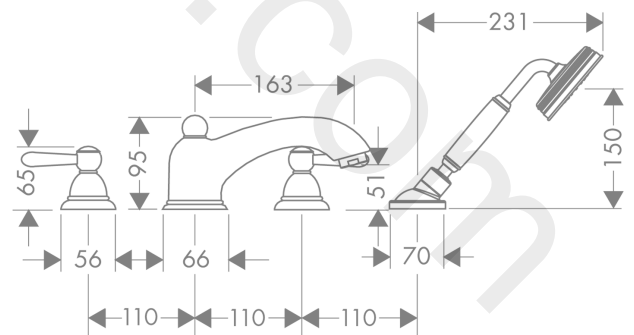

AXOR Carlton
4-hole rim mounted bath mixer with lever handles
 Finish: **Chrome/Gold Optic** Article Number: **17445090**

product features

- consists of: 4-hole rim mounted bath mixer, hand shower, shower holder
- 2 functions
- projection: 163 mm
- spray type mixer: normal spray
- spray type hand shower: RainAir
- maximum pull-out length of hand shower: 1.10 m
- ceramic valves hot/cold 90°
- diverter with automatic resetting
- non-return valve
- connection dimension: DN15
- connection type: basic set
- suitable for installation on bath rim
- min. operating pressure: 1 bar
- max. operating pressure: 10 bar

Technology

Product image

Scale drawing

AXOR Carlton
4-hole rim mounted bath mixer with lever handles
 Finish: **Chrome/Gold Optic** Article Number: **17445090**

Flowchart

AXOR Carlton
4-hole rim mounted bath mixer with lever handles
Finish: **Chrome/Gold Optic** Article Number: **17445090**

Exploded Drawing

Year of production: >03/17

AXOR Carlton
4-hole rim mounted bath mixer with lever handles
 Finish: **Chrome/Gold Optic** Article Number: **17445090**

Spare part list

Year of production: >03/17