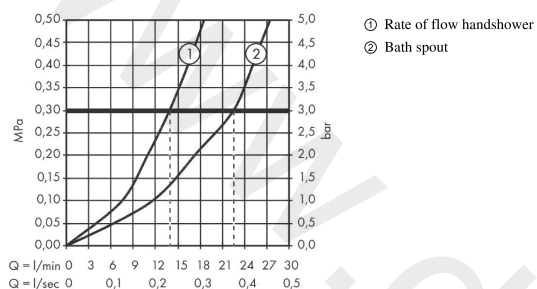

AXOR Carlton
4-hole tile mounted bath mixer with cross handles
 Finish: **Chrome/Gold Optic** Article Number: **17451090**

product features

- consists of: 4-hole tile mounted bath mixer, hand shower, shower holder, shower hose
- 2 functions
- projection: 235 mm
- spray type mixer: normal spray
- spray type hand shower: RainAir
- maximum pull-out length of hand shower: 1.10 m
- ceramic valves hot/ cold 180°
- diverter with automatic resetting
- non-return valve
- connection dimension: DN15
- connection type: basic set
- tile mounted
- min. operating pressure: 1 bar
- max. operating pressure: 10 bar

Technology

Product image

Scale drawing

AXOR Carlton
4-hole tile mounted bath mixer with cross handles
 Finish: **Chrome/Gold Optic** Article Number: **17451090**

Flowchart

AXOR Carlton
4-hole tile mounted bath mixer with cross handles
 Finish: **Chrome/Gold Optic** Article Number: **17451090**