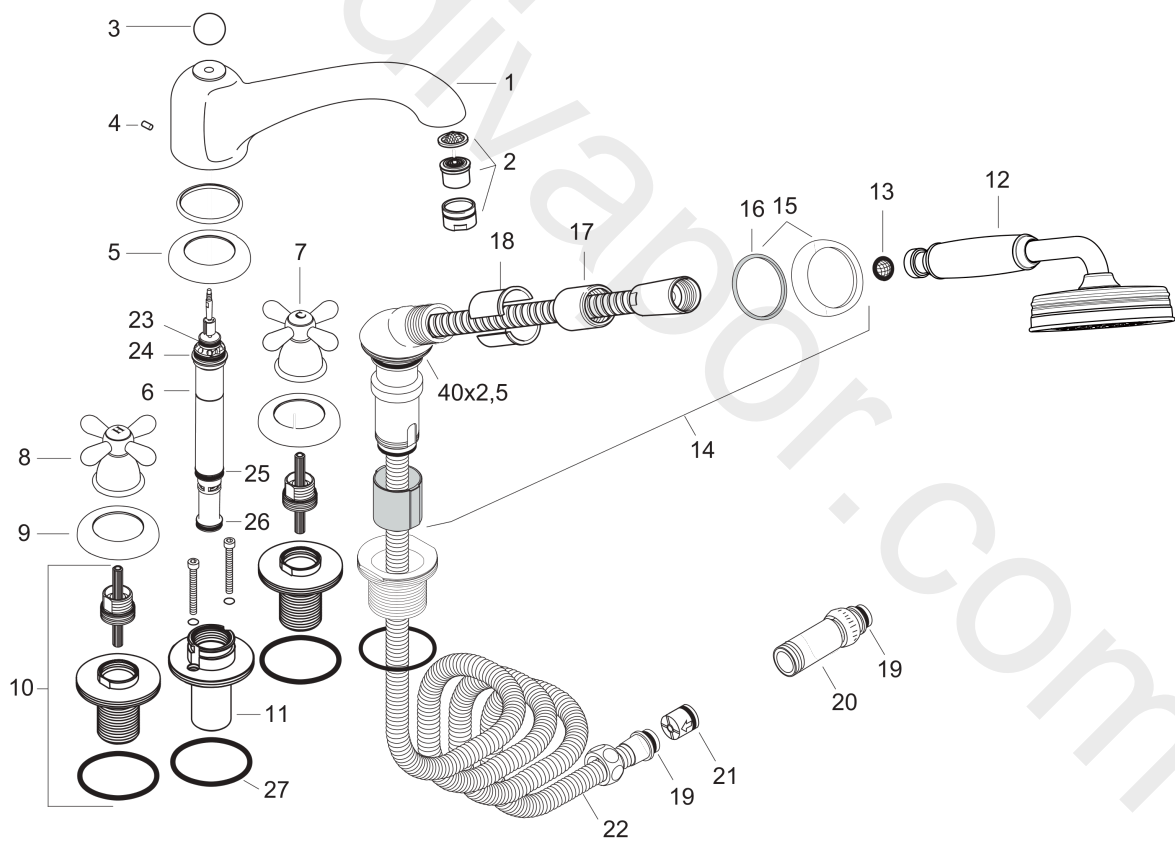

AXOR Carlton
4-hole tile mounted bath mixer with cross handles
 Finish: **Chrome/Gold Optic** Article Number: **17451090**

product features

- consists of: 4-hole tile mounted bath mixer, hand shower, shower holder, shower hose
- 2 functions
- projection: 235 mm
- spray type mixer: normal spray
- spray type hand shower: RainAir
- maximum pull-out length of hand shower: 1.10 m
- ceramic valves hot/ cold 180°
- diverter with automatic resetting
- non-return valve
- connection dimension: DN15
- connection type: basic set
- tile mounted
- min. operating pressure: 1 bar
- max. operating pressure: 10 bar

Exploded Drawing

Year of production: >10/10

AXOR Carlton
4-hole tile mounted bath mixer with cross handles
 Finish: **Chrome/Gold Optic** Article Number: **17451090**

Spare part list

Year of production: >10/10