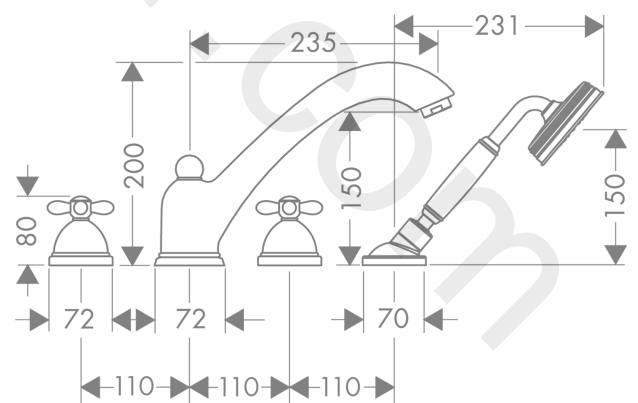

AXOR Carlton
4-hole tile mounted bath mixer with cross handles
 Finish: **Chrome/Gold Optic** Article Number: **17451090**

product features

- consists of: 4-hole tile mounted bath mixer, hand shower, shower holder, shower hose
- 2 functions
- projection: 235 mm
- spray type mixer: normal spray
- spray type hand shower: RainAir
- maximum pull-out length of hand shower: 1.10 m
- ceramic valves hot/ cold 180°
- diverter with automatic resetting
- non-return valve
- connection dimension: DN15
- connection type: basic set
- tile mounted
- min. operating pressure: 1 bar
- max. operating pressure: 10 bar

Technology

Product image

Scale drawing

AXOR Carlton
4-hole tile mounted bath mixer with cross handles
 Finish: **Chrome/Gold Optic** Article Number: **17451090**

Flowchart

AXOR Carlton
4-hole tile mounted bath mixer with cross handles
 Finish: **Chrome/Gold Optic** Article Number: **17451090**

Exploded Drawing

Year of production: >10/10

AXOR Carlton
4-hole tile mounted bath mixer with cross handles
 Finish: **Chrome/Gold Optic** Article Number: **17451090**

Spare part list

Year of production: >10/10