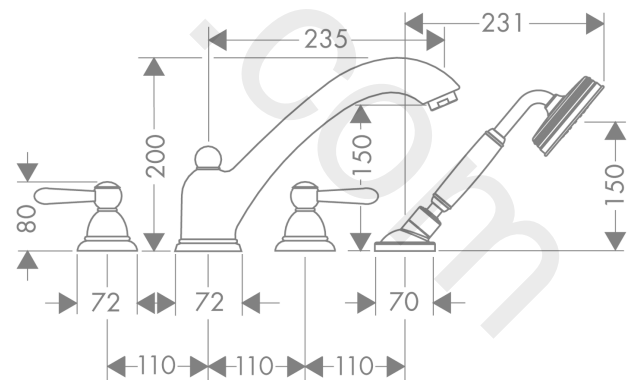

AXOR Carlton
4-hole tile mounted bath mixer with lever handles
 Finish: **Chrome/Gold Optic** Article Number: **17455090**

product features

- consists of: 4-hole tile mounted bath mixer, hand shower, shower hose, shower holder
- 2 functions
- projection: 235 mm
- spray type mixer: normal spray
- spray type hand shower: RainAir
- maximum pull-out length of hand shower: 1.10 m
- ceramic valves hot/cold 90°
- diverter with automatic resetting
- non-return valve
- connection dimension: DN15
- connection type: basic set
- tile mounted
- min. operating pressure: 1 bar
- max. operating pressure: 10 bar

Technology

Product image

Scale drawing

AXOR Carlton
4-hole tile mounted bath mixer with lever handles
 Finish: **Chrome/Gold Optic** Article Number: **17455090**

Flowchart

AXOR Carlton
4-hole tile mounted bath mixer with lever handles
 Finish: **Chrome/Gold Optic** Article Number: **17455090**

Exploded Drawing

Year of production: >06/01

AXOR Carlton
4-hole tile mounted bath mixer with lever handles
 Finish: **Chrome/Gold Optic** Article Number: **17455090**

Spare part list

Year of production: >06/01