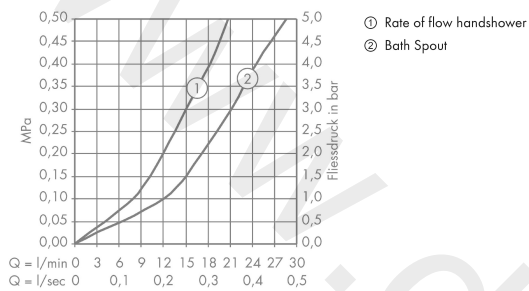

AXOR Carlton
4-hole tile mounted bath mixer with lever handles
 Finish: **Chrome/Gold Optic** Article Number: **17455090**

product features

- consists of: 4-hole tile mounted bath mixer, hand shower, shower hose, shower holder
- 2 functions
- projection: 235 mm
- spray type mixer: normal spray
- spray type hand shower: RainAir
- maximum pull-out length of hand shower: 1.10 m
- ceramic valves hot/cold 90°
- diverter with automatic resetting
- non-return valve
- connection dimension: DN15
- connection type: basic set
- tile mounted
- min. operating pressure: 1 bar
- max. operating pressure: 10 bar

Technology

Product image

Scale drawing

AXOR Carlton
4-hole tile mounted bath mixer with lever handles
 Finish: **Chrome/Gold Optic** Article Number: **17455090**

Flowchart

AXOR Carlton
4-hole tile mounted bath mixer with lever handles
 Finish: **Chrome/Gold Optic** Article Number: **17455090**