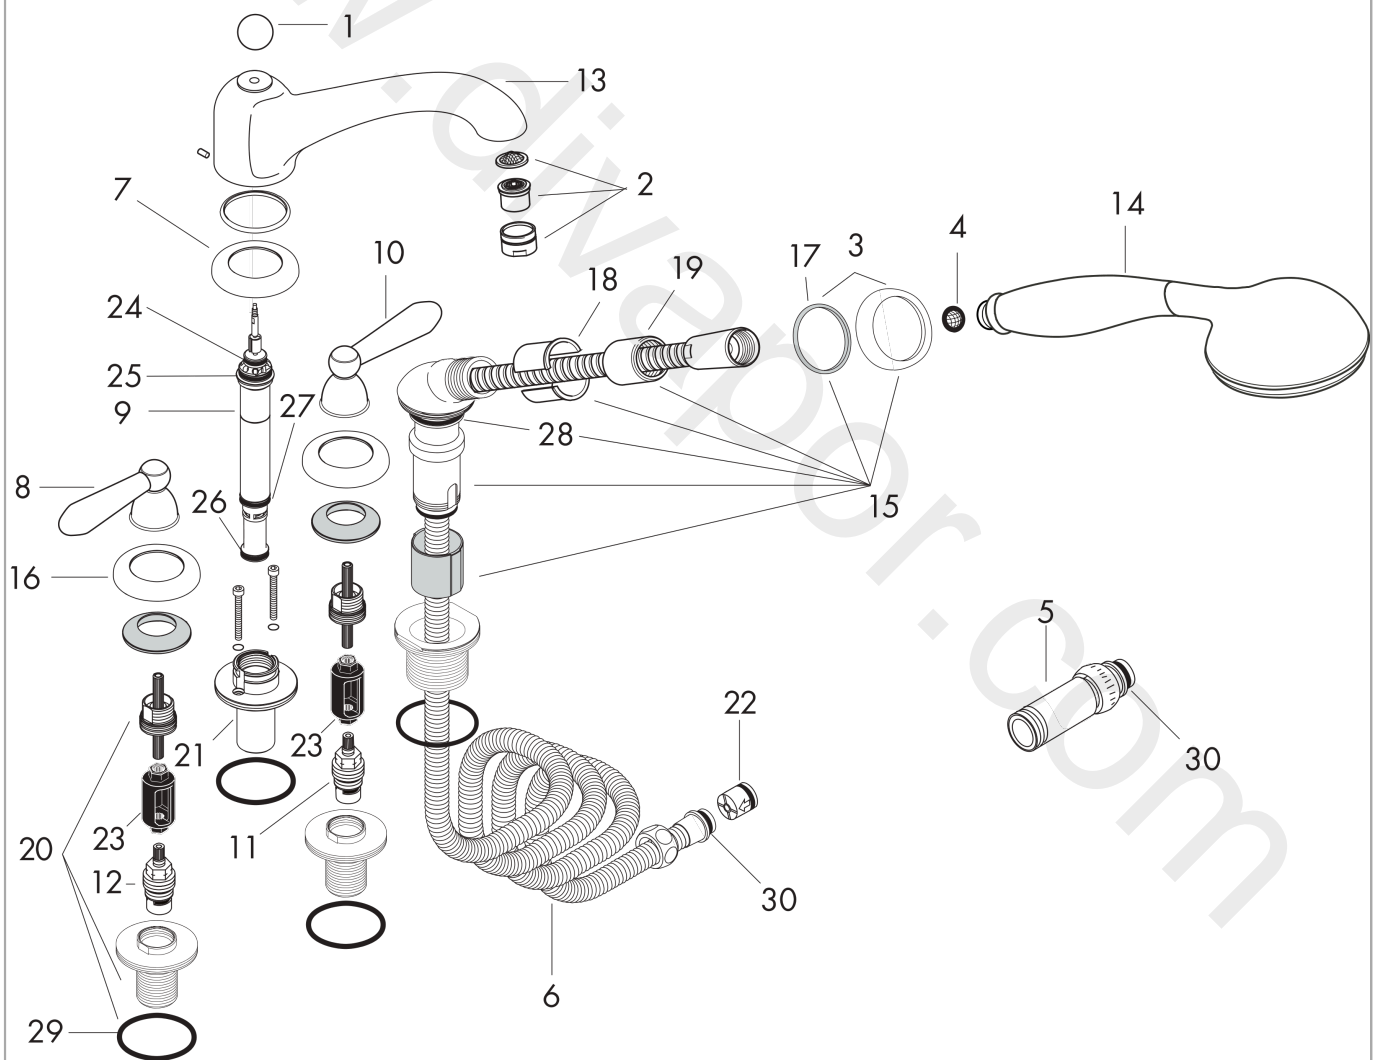

AXOR Carlton
4-hole tile mounted bath mixer with lever handles
 Finish: **Chrome/Gold Optic** Article Number: **17455090**

product features

- consists of: 4-hole tile mounted bath mixer, hand shower, shower hose, shower holder
- 2 functions
- projection: 235 mm
- spray type mixer: normal spray
- spray type hand shower: RainAir
- maximum pull-out length of hand shower: 1.10 m
- ceramic valves hot/cold 90°
- diverter with automatic resetting
- non-return valve
- connection dimension: DN15
- connection type: basic set
- tile mounted
- min. operating pressure: 1 bar
- max. operating pressure: 10 bar

Technology

Product image

Scale drawing

AXOR Carlton
4-hole tile mounted bath mixer with lever handles
 Finish: **Chrome/Gold Optic** Article Number: **17455090**

Flowchart

AXOR Carlton
4-hole tile mounted bath mixer with lever handles
 Finish: **Chrome/Gold Optic** Article Number: **17455090**

Exploded Drawing

Year of production: >06/01

AXOR Carlton
4-hole tile mounted bath mixer with lever handles
 Finish: **Chrome/Gold Optic** Article Number: **17455090**

Spare part list

Year of production: >06/01