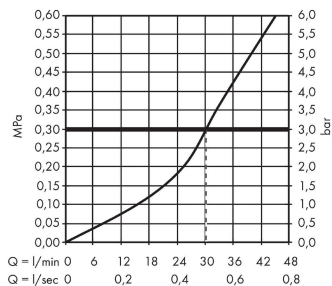

AXOR Carlton
Fixfit stop wall outlet with shut-off valve and lever handle
 Finish: **Chrome** Article Number: **17882000**

product features

- connection type: DN15
- hose connection DN15
- with non-return valve

Product image

Scale drawing

Flowchart

AXOR Carlton
Fixfit stop wall outlet with shut-off valve and lever handle
Finish: **Chrome** Article Number: **17882000**

Exploded Drawing

Year of production: >08/01

AXOR Carlton
Fixfit stop wall outlet with shut-off valve and lever handle
 Finish: **Chrome** Article Number: **17882000**