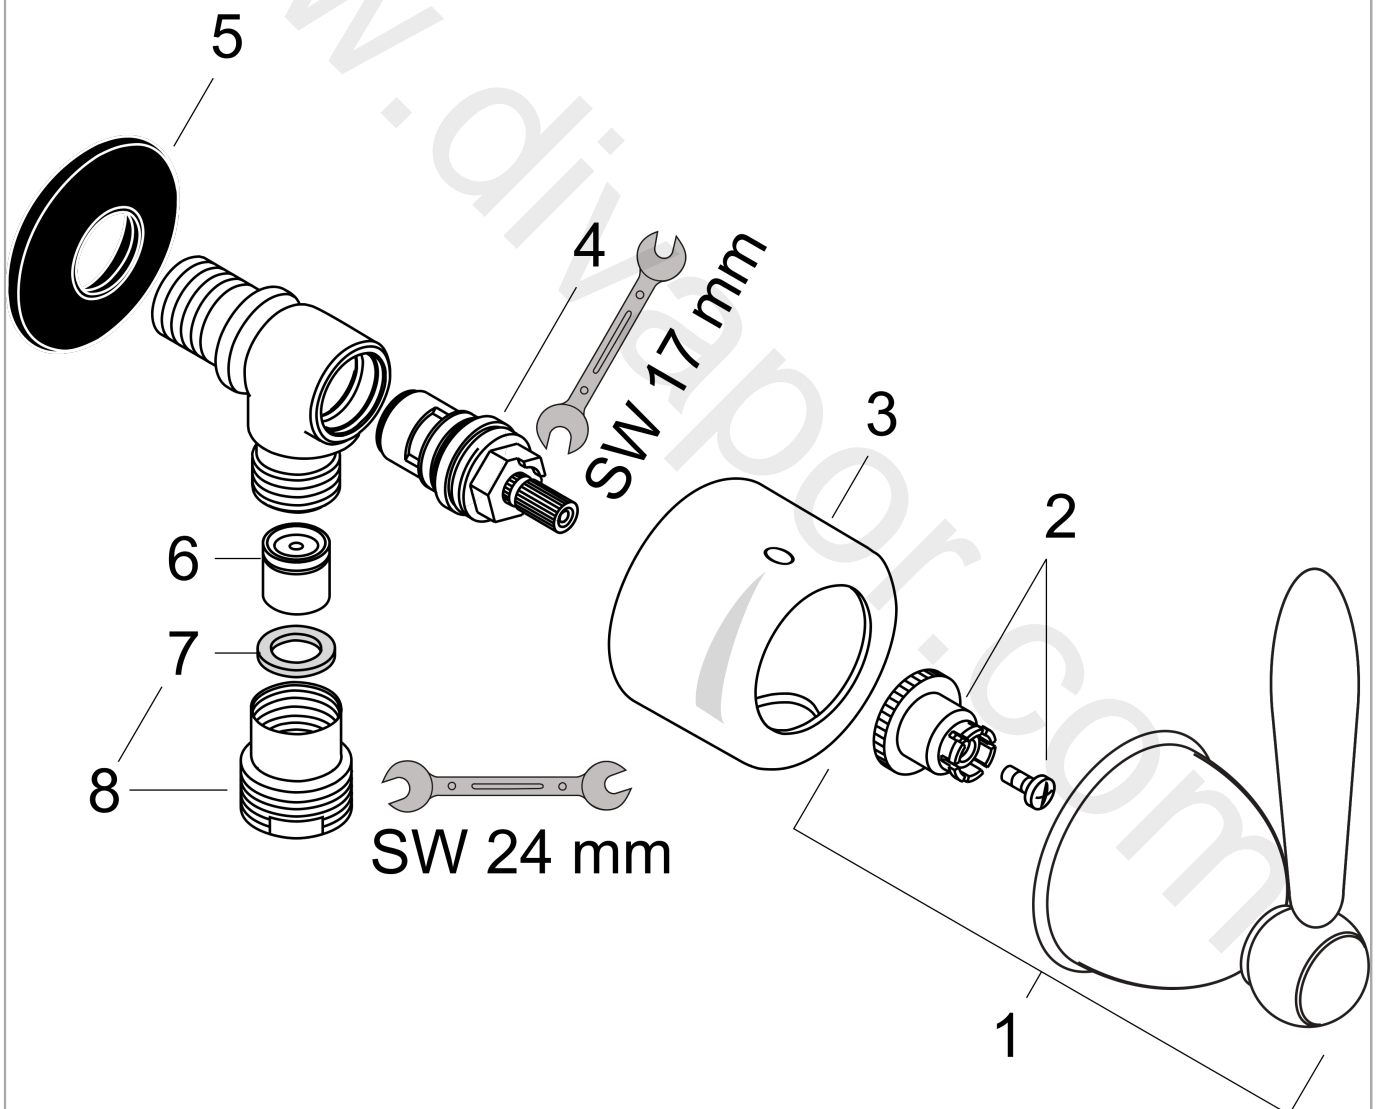

AXOR Carlton
Fixfit stop wall outlet with shut-off valve and lever handle
 Finish: **Chrome** Article Number: **17882000**

product features

- connection type: DN15
- hose connection DN15
- with non-return valve

Product image

Scale drawing

Flowchart

AXOR Carlton
Fixfit stop wall outlet with shut-off valve and lever handle
Finish: **Chrome** Article Number: **17882000**

Exploded Drawing

Year of production: >08/01

AXOR Carlton
Fixfit stop wall outlet with shut-off valve and lever handle
 Finish: **Chrome** Article Number: **17882000**

Spare part list

Year of production: >08/01

Pos.		Article Number	Price	PU
1	handle	17993000	£ 224,00	1
2	handle fixing set	94184000	£ 6,10	1
3	sleeve	96240000	-	1
4	shut off unit right closing	96350000	£ 51,00	1
5	support element	98557000	£ 6,10	1
6	set of non return valves DW 15	94074000	£ 16,10	1
7	flat seal	97674000	£ 3,30	1
8	reduction coupling	92844000	£ 16,10	1
a	concealed item	15980180	-	1