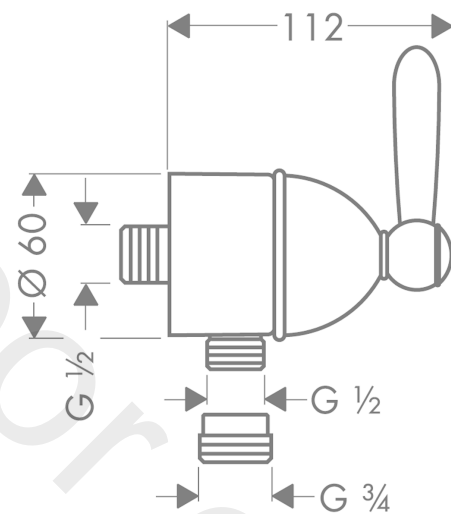

AXOR Carlton
Fixfit stop wall outlet with shut-off valve and lever handle
 Finish: **Chrome** Article Number: **17882000**

product features

- connection type: DN15
- hose connection DN15
- with non-return valve

Product image

Scale drawing

Flowchart

AXOR Carlton
Fixfit stop wall outlet with shut-off valve and lever handle
Finish: **Chrome** Article Number: **17882000**

Exploded Drawing

Year of production: >08/01

AXOR Carlton
Fixfit stop wall outlet with shut-off valve and lever handle
 Finish: **Chrome** Article Number: **17882000**

Spare part list

Year of production: >08/01

Pos.		Article Number	Price	PU
1	handle	17993000	£ 224,00	1
2	handle fixing set	94184000	£ 6,10	1
3	sleeve	96240000	-	1
4	shut off unit right closing	96350000	£ 51,00	1
5	support element	98557000	£ 6,10	1
6	set of non return valves DW 15	94074000	£ 16,10	1
7	flat seal	97674000	£ 3,30	1
8	reduction coupling	92844000	£ 16,10	1
a	concealed item	15980180	-	1