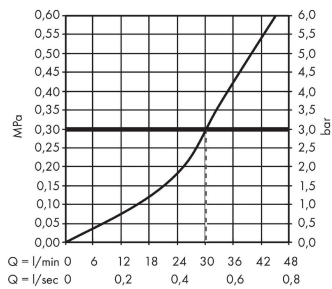

AXOR Carlton
Fixfit stop wall outlet with shut-off valve and lever handle
 Finish: **Chrome/Gold Optic** Article Number: **17882090**

product features

- connection type: DN15
- hose connection DN15
- with non-return valve

Product image

Scale drawing

Flowchart

AXOR Carlton
Fixfit stop wall outlet with shut-off valve and lever handle
Finish: **Chrome/Gold Optic** Article Number: **17882090**

Exploded Drawing

Year of production: >08/01