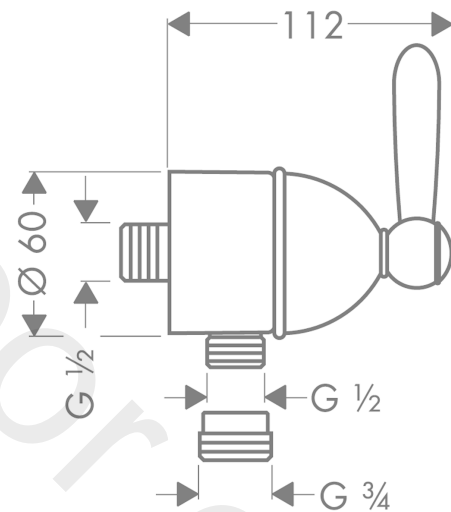

AXOR Carlton
Fixfit stop wall outlet with shut-off valve and lever handle
 Finish: **Chrome/Gold Optic** Article Number: **17882090**

product features

- connection type: DN15
- hose connection DN15
- with non-return valve

Product image

Scale drawing

Flowchart

AXOR Carlton
Fixfit stop wall outlet with shut-off valve and lever handle
Finish: **Chrome/Gold Optic** Article Number: **17882090**

Exploded Drawing

Year of production: >08/01

AXOR Carlton
Fixfit stop wall outlet with shut-off valve and lever handle
 Finish: **Chrome/Gold Optic** Article Number: **17882090**

Spare part list

Year of production: >08/01

Pos.		Article Number	Price	PU
1	handle	17993000	£ 224,00	1
2	handle fixing set	94184000	£ 6,10	1
3	sleeve	96240000	-	1
4	shut off unit right closing	96350000	£ 51,00	1
5	support element	98557000	£ 6,10	1
6	set of non return valves DW 15	94074000	£ 16,10	1
7	flat seal	97674000	£ 3,30	1
8	reduction coupling	92844000	£ 16,10	1
a	concealed item	15980180	-	1