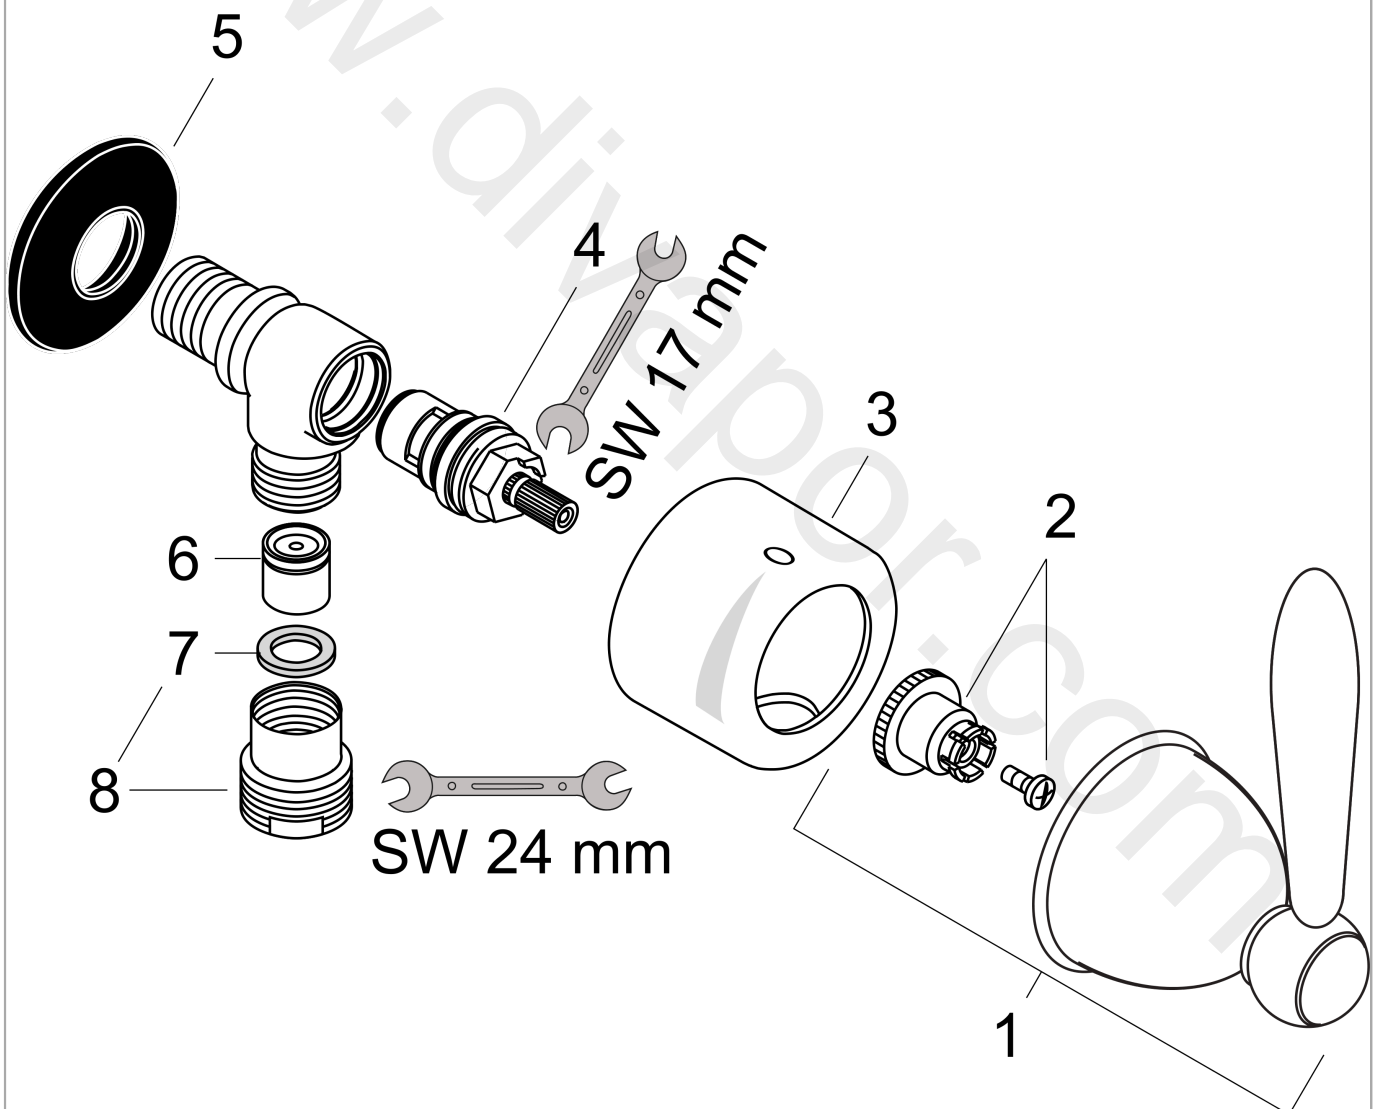

AXOR Carlton
Fixfit stop wall outlet with shut-off valve and lever handle
 Finish: **Chrome/Gold Optic** Article Number: **17882090**

product features

- connection type: DN15
- hose connection DN15
- with non-return valve

Product image

Scale drawing

Flowchart

AXOR Carlton
Fixfit stop wall outlet with shut-off valve and lever handle
Finish: **Chrome/Gold Optic** Article Number: **17882090**

Exploded Drawing

Year of production: >08/01

AXOR Carlton
Fixfit stop wall outlet with shut-off valve and lever handle
 Finish: **Chrome/Gold Optic** Article Number: **17882090**

Spare part list

Year of production: >08/01

Pos.		Article Number	Price	PU
1	handle	17993000	£ 224,00	1
2	handle fixing set	94184000	£ 6,10	1
3	sleeve	96240000	-	1
4	shut off unit right closing	96350000	£ 51,00	1
5	support element	98557000	£ 6,10	1
6	set of non return valves DW 15	94074000	£ 16,10	1
7	flat seal	97674000	£ 3,30	1
8	reduction coupling	92844000	£ 16,10	1
a	concealed item	15980180	-	1