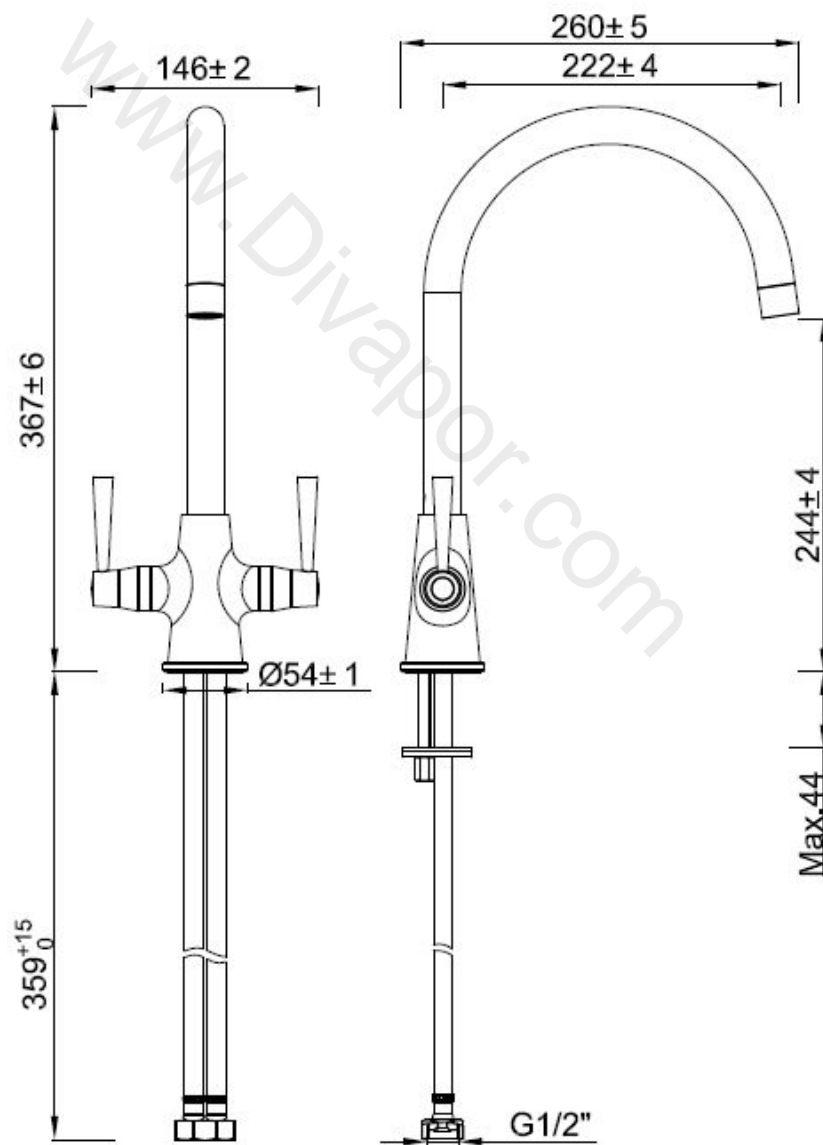

180982- Toba Mono mixer

Useful Information	
Minimum operating pressure	0.2 bar
Maximum operating pressure	5 bar
Guarantee length	5 years

Technical Diagram

Exploded Diagram

Item Number	Supplier Ref	Description	Quantity	Spares Available
1	P97-A	Indice	2	Yes
2	SC4-12S/B	Screw	2	Yes
3	177011-H	Handle	2	Yes
4	177011-S	Valve Cover	2	Yes
5	VS02-C20	1/2" CD Valve	1	Yes
6	VS02-C20	1/2" CD Valve	1	Yes
7	177011-01	Tap Body	1	No
8	177005-N2	Block Ring	1	Yes
9	OR109	O Ring	1	No
10	177005-N1	Adaptor	1	No
11	OR101	O ring	3	Yes

12	177005-02	Spout	1	No
13	A14-01X	Washer	1	Yes
14	A13-02	Flow straightener	1	Yes
15	N30-G	Flange	1	Yes
16	N25-G	Washer	1	Yes
17	N28-M	Fixing kit	1	Yes
18	BZG10-1/2"-400	Braided Connectors	1	Yes

Flow Rates

1. Remove the cap (e), grub screw (a), handles (b).
2. Remove the valve (d) using a suitable spanner, clean thoroughly under cold water
3. to remove any build up of limescale or debris.
4. If necessary replace the valve.
5. Replace the valve (d) into the body, tighten the valve using a suitable spanner.
6. Replace the handles (b) and indice (f), tighten the grub screw (a).
7. Re-fit the cap (e) to handle.