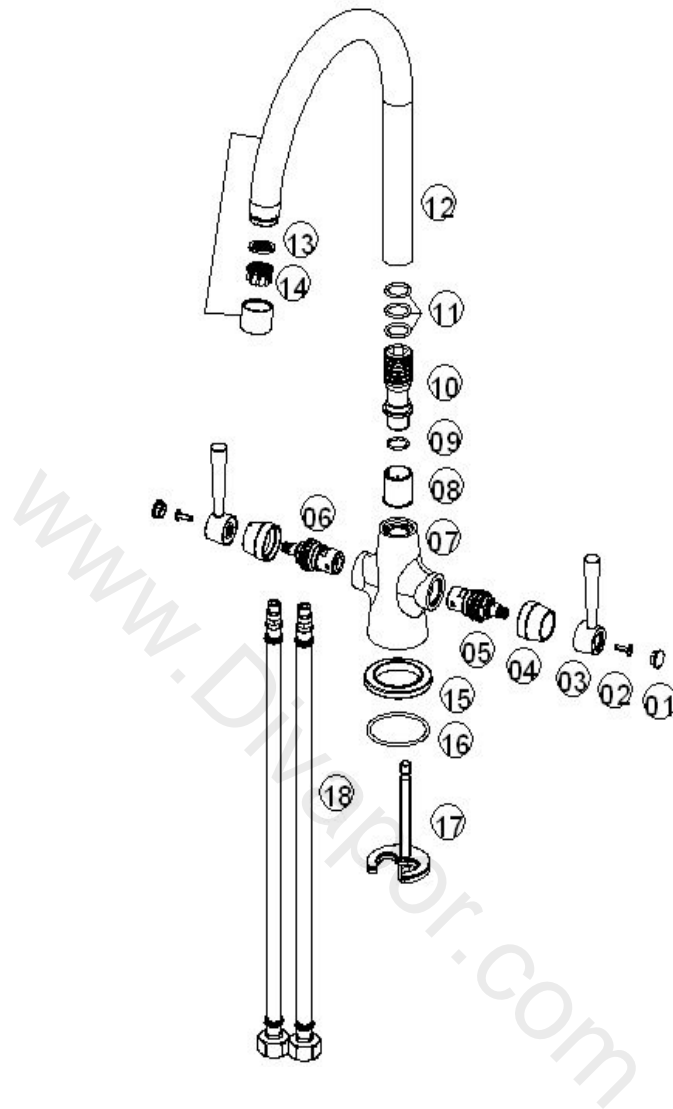

180982- Toba Mono mixer

Useful Information	
Minimum operating pressure	0.2 bar
Maximum operating pressure	5 bar
Guarantee length	5 years

Technical Diagram

Exploded Diagram

Item Number	Supplier Ref	Description	Quantity	Spares Available
1	P97-A	Indice	2	Yes
2	SC4-12S/B	Screw	2	Yes
3	177011-H	Handle	2	Yes
4	177011-S	Valve Cover	2	Yes
5	VS02-C20	1/2" CD Valve	1	Yes
6	VS02-C20	1/2" CD Valve	1	Yes
7	177011-01	Tap Body	1	No
8	177005-N2	Block Ring	1	Yes
9	OR109	O Ring	1	No
10	177005-N1	Adaptor	1	No
11	OR101	O ring	3	Yes

12	177005-02	Spout	1	No
13	A14-01X	Washer	1	Yes
14	A13-02	Flow straightener	1	Yes
15	N30-G	Flange	1	Yes
16	N25-G	Washer	1	Yes
17	N28-M	Fixing kit	1	Yes
18	BZG10-1/2"-400	Braided Connectors	1	Yes

Flow Rates

1. Remove the cap (e), grub screw (a), handles (b).
2. Remove the valve (d) using a suitable spanner, clean thoroughly under cold water
3. to remove any build up of limescale or debris.
4. If necessary replace the valve.
5. Replace the valve (d) into the body, tighten the valve using a suitable spanner.
6. Replace the handles (b) and indice (f), tighten the grub screw (a).
7. Re-fit the cap (e) to handle.