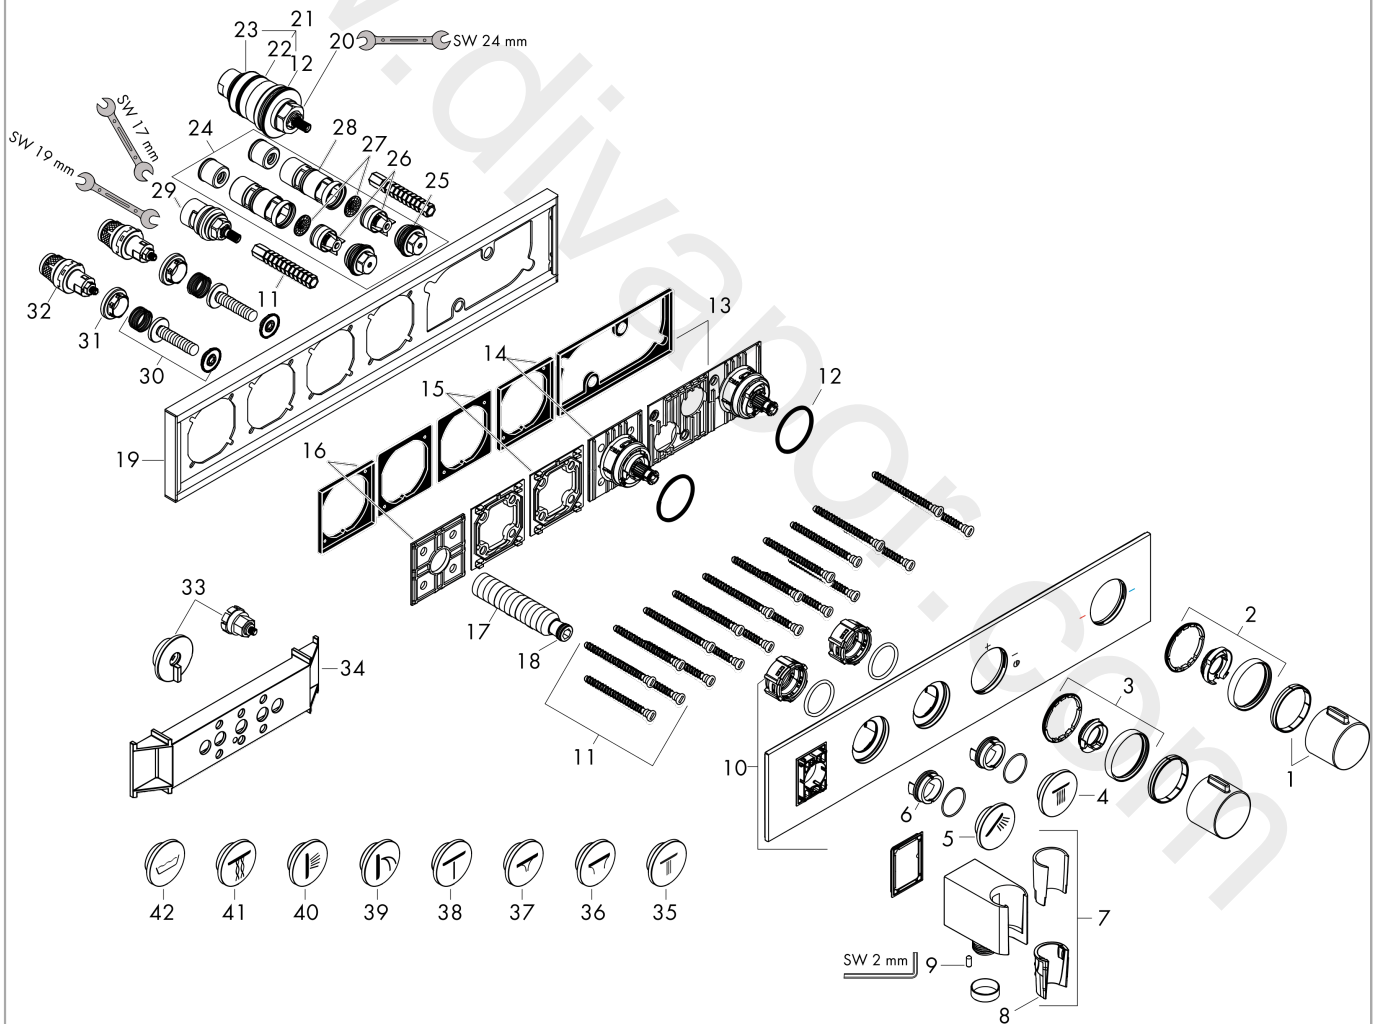

AXOR ShowerSolutions

Thermostatic module Select 460/90 for concealed installation for 2 functions

Finish: **Chrome** Article Number: **18355000**

product features

- consists of: Thermostatic module, shower holder
- 2 functions
- simultaneous use of several outlets
- Select push-button on/off control for 2 outlets
- depending on volume flow and installation situation approx. 50% flow rate reduction and integrated shut off function
- thermostat cartridge, Start/stop valve to operate the functions
- maximum flow rate at 3 bar: 26 l/min
- min. operating pressure: 1 bar
- max. operating pressure: 10 bar
- safety stop at 40 °C
- temperature limitation adjustable
- for shower hoses with a conical nut
- connection type: basic set
- thermostat is delivered with buttons Rain large and hand shower
- WRAS 2207061
- WRAS 2207061 - Approval letter 2207061

Product image

Scale drawing

AXOR ShowerSolutions
Thermostatic module Select 460/90 for concealed installation for 2 functions
 Finish: **Chrome** Article Number: **18355000**

Installation examples

AXOR Select
 1831018X/18355XXX

AXOR ShowerSolutions
Thermostatic module Select 460/90 for concealed installation for 2 functions
 Finish: **Chrome** Article Number: **18355000**

Exploded Drawing

Year of production: >01/18

AXOR ShowerSolutions