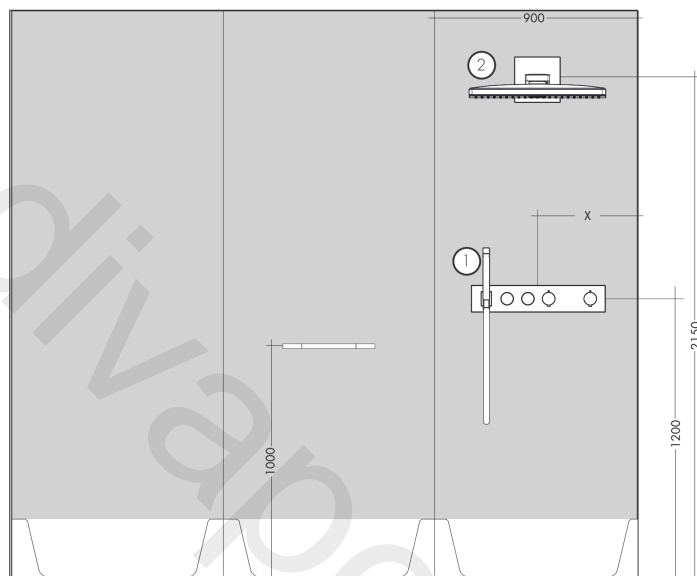

AXOR ShowerSolutions

Thermostatic module Select 460/90 for concealed installation for 2 functions

Finish: **Chrome** Article Number: **18355000**

product features

- consists of: Thermostatic module, shower holder
- 2 functions
- simultaneous use of several outlets
- Select push-button on/off control for 2 outlets
- depending on volume flow and installation situation approx. 50% flow rate reduction and integrated shut off function
- thermostat cartridge, Start/stop valve to operate the functions
- maximum flow rate at 3 bar: 26 l/min
- min. operating pressure: 1 bar
- max. operating pressure: 10 bar
- safety stop at 40 °C
- temperature limitation adjustable
- for shower hoses with a conical nut
- connection type: basic set
- thermostat is delivered with buttons Rain large and hand shower
- WRAS 2207061
- WRAS 2207061 - Approval letter 2207061

Product image

Scale drawing

AXOR ShowerSolutions
Thermostatic module Select 460/90 for concealed installation for 2 functions
 Finish: **Chrome** Article Number: **18355000**

Installation examples

AXOR Select
 1831018X/18355XXX

AXOR ShowerSolutions
Thermostatic module Select 460/90 for concealed installation for 2 functions
 Finish: **Chrome** Article Number: **18355000**

Exploded Drawing

Year of production: >01/18

AXOR ShowerSolutions