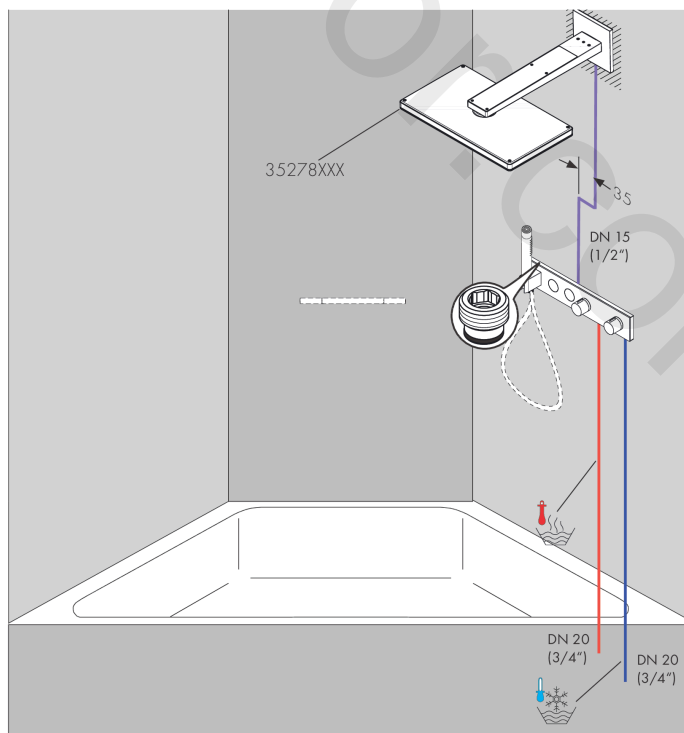

AXOR ShowerSolutions

Thermostatic module Select 460/90 for concealed installation for 2 functions

Finish: **Chrome** Article Number: **18355000**

product features

- consists of: Thermostatic module, shower holder
- 2 functions
- simultaneous use of several outlets
- Select push-button on/off control for 2 outlets
- depending on volume flow and installation situation approx. 50% flow rate reduction and integrated shut off function
- thermostat cartridge, Start/stop valve to operate the functions
- maximum flow rate at 3 bar: 26 l/min
- min. operating pressure: 1 bar
- max. operating pressure: 10 bar
- safety stop at 40 °C
- temperature limitation adjustable
- for shower hoses with a conical nut
- connection type: basic set
- thermostat is delivered with buttons Rain large and hand shower
- WRAS 2207061
- WRAS 2207061 - Approval letter 2207061

Product image

Scale drawing

AXOR ShowerSolutions
Thermostatic module Select 460/90 for concealed installation for 2 functions
 Finish: **Chrome** Article Number: **18355000**

Installation examples

AXOR Select
 1831018X/18355XXX

AXOR ShowerSolutions
Thermostatic module Select 460/90 for concealed installation for 2 functions
 Finish: **Chrome** Article Number: **18355000**

Exploded Drawing

Year of production: >01/18

AXOR ShowerSolutions