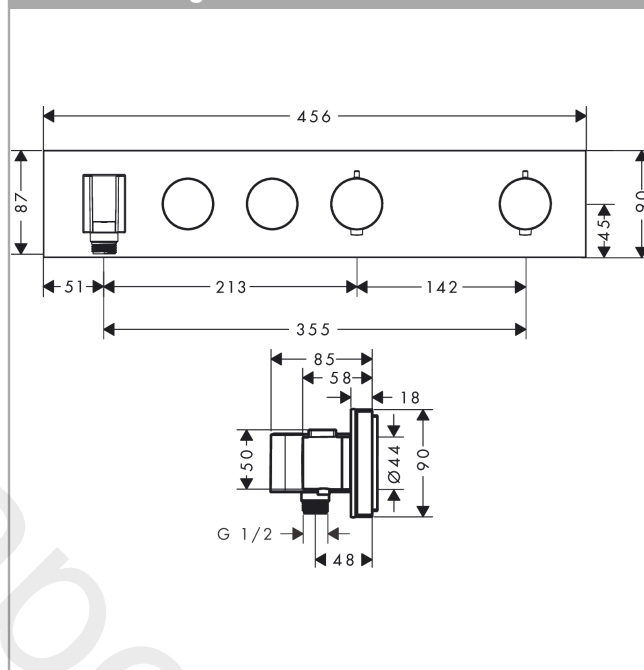

AXOR ShowerSolutions

Thermostatic module Select 460/90 for concealed installation for 2 functions

Finish: **Chrome** Article Number: **18355000**

product features

- consists of: Thermostatic module, shower holder
- 2 functions
- simultaneous use of several outlets
- Select push-button on/off control for 2 outlets
- depending on volume flow and installation situation approx. 50% flow rate reduction and integrated shut off function
- thermostat cartridge, Start/stop valve to operate the functions
- maximum flow rate at 3 bar: 26 l/min
- min. operating pressure: 1 bar
- max. operating pressure: 10 bar
- safety stop at 40 °C
- temperature limitation adjustable
- for shower hoses with a conical nut
- connection type: basic set
- thermostat is delivered with buttons Rain large and hand shower
- WRAS 2207061
- WRAS 2207061 - Approval letter 2207061

Article Details

Price excl. VAT 1.900,00 £

Technology

Certificates / Sustainability

AXOR ShowerSolutions
Thermostatic module Select 460/90 for concealed installation for 2 functions
Finish: **Chrome** Article Number: **18355000**

Product image

Scale drawing

AXOR ShowerSolutions
Thermostatic module Select 460/90 for concealed installation for 2 functions
 Finish: **Chrome** Article Number: **18355000**

Installation examples

AXOR Select
 1831018X/18355XXX

AXOR ShowerSolutions
Thermostatic module Select 460/90 for concealed installation for 2 functions
 Finish: **Chrome** Article Number: **18355000**

Exploded Drawing

Year of production: >01/18

AXOR ShowerSolutions