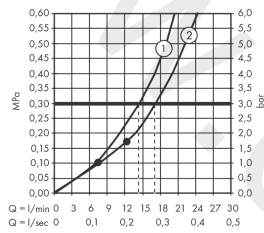

Product image

Scale drawing

AXOR ShowerSolutions
Thermostatic module Select 460/90 for concealed installation for 2 functions
 Finish: **Chrome** Article Number: **18355000**

Installation examples

AXOR Select
 1831018X/18355XXX