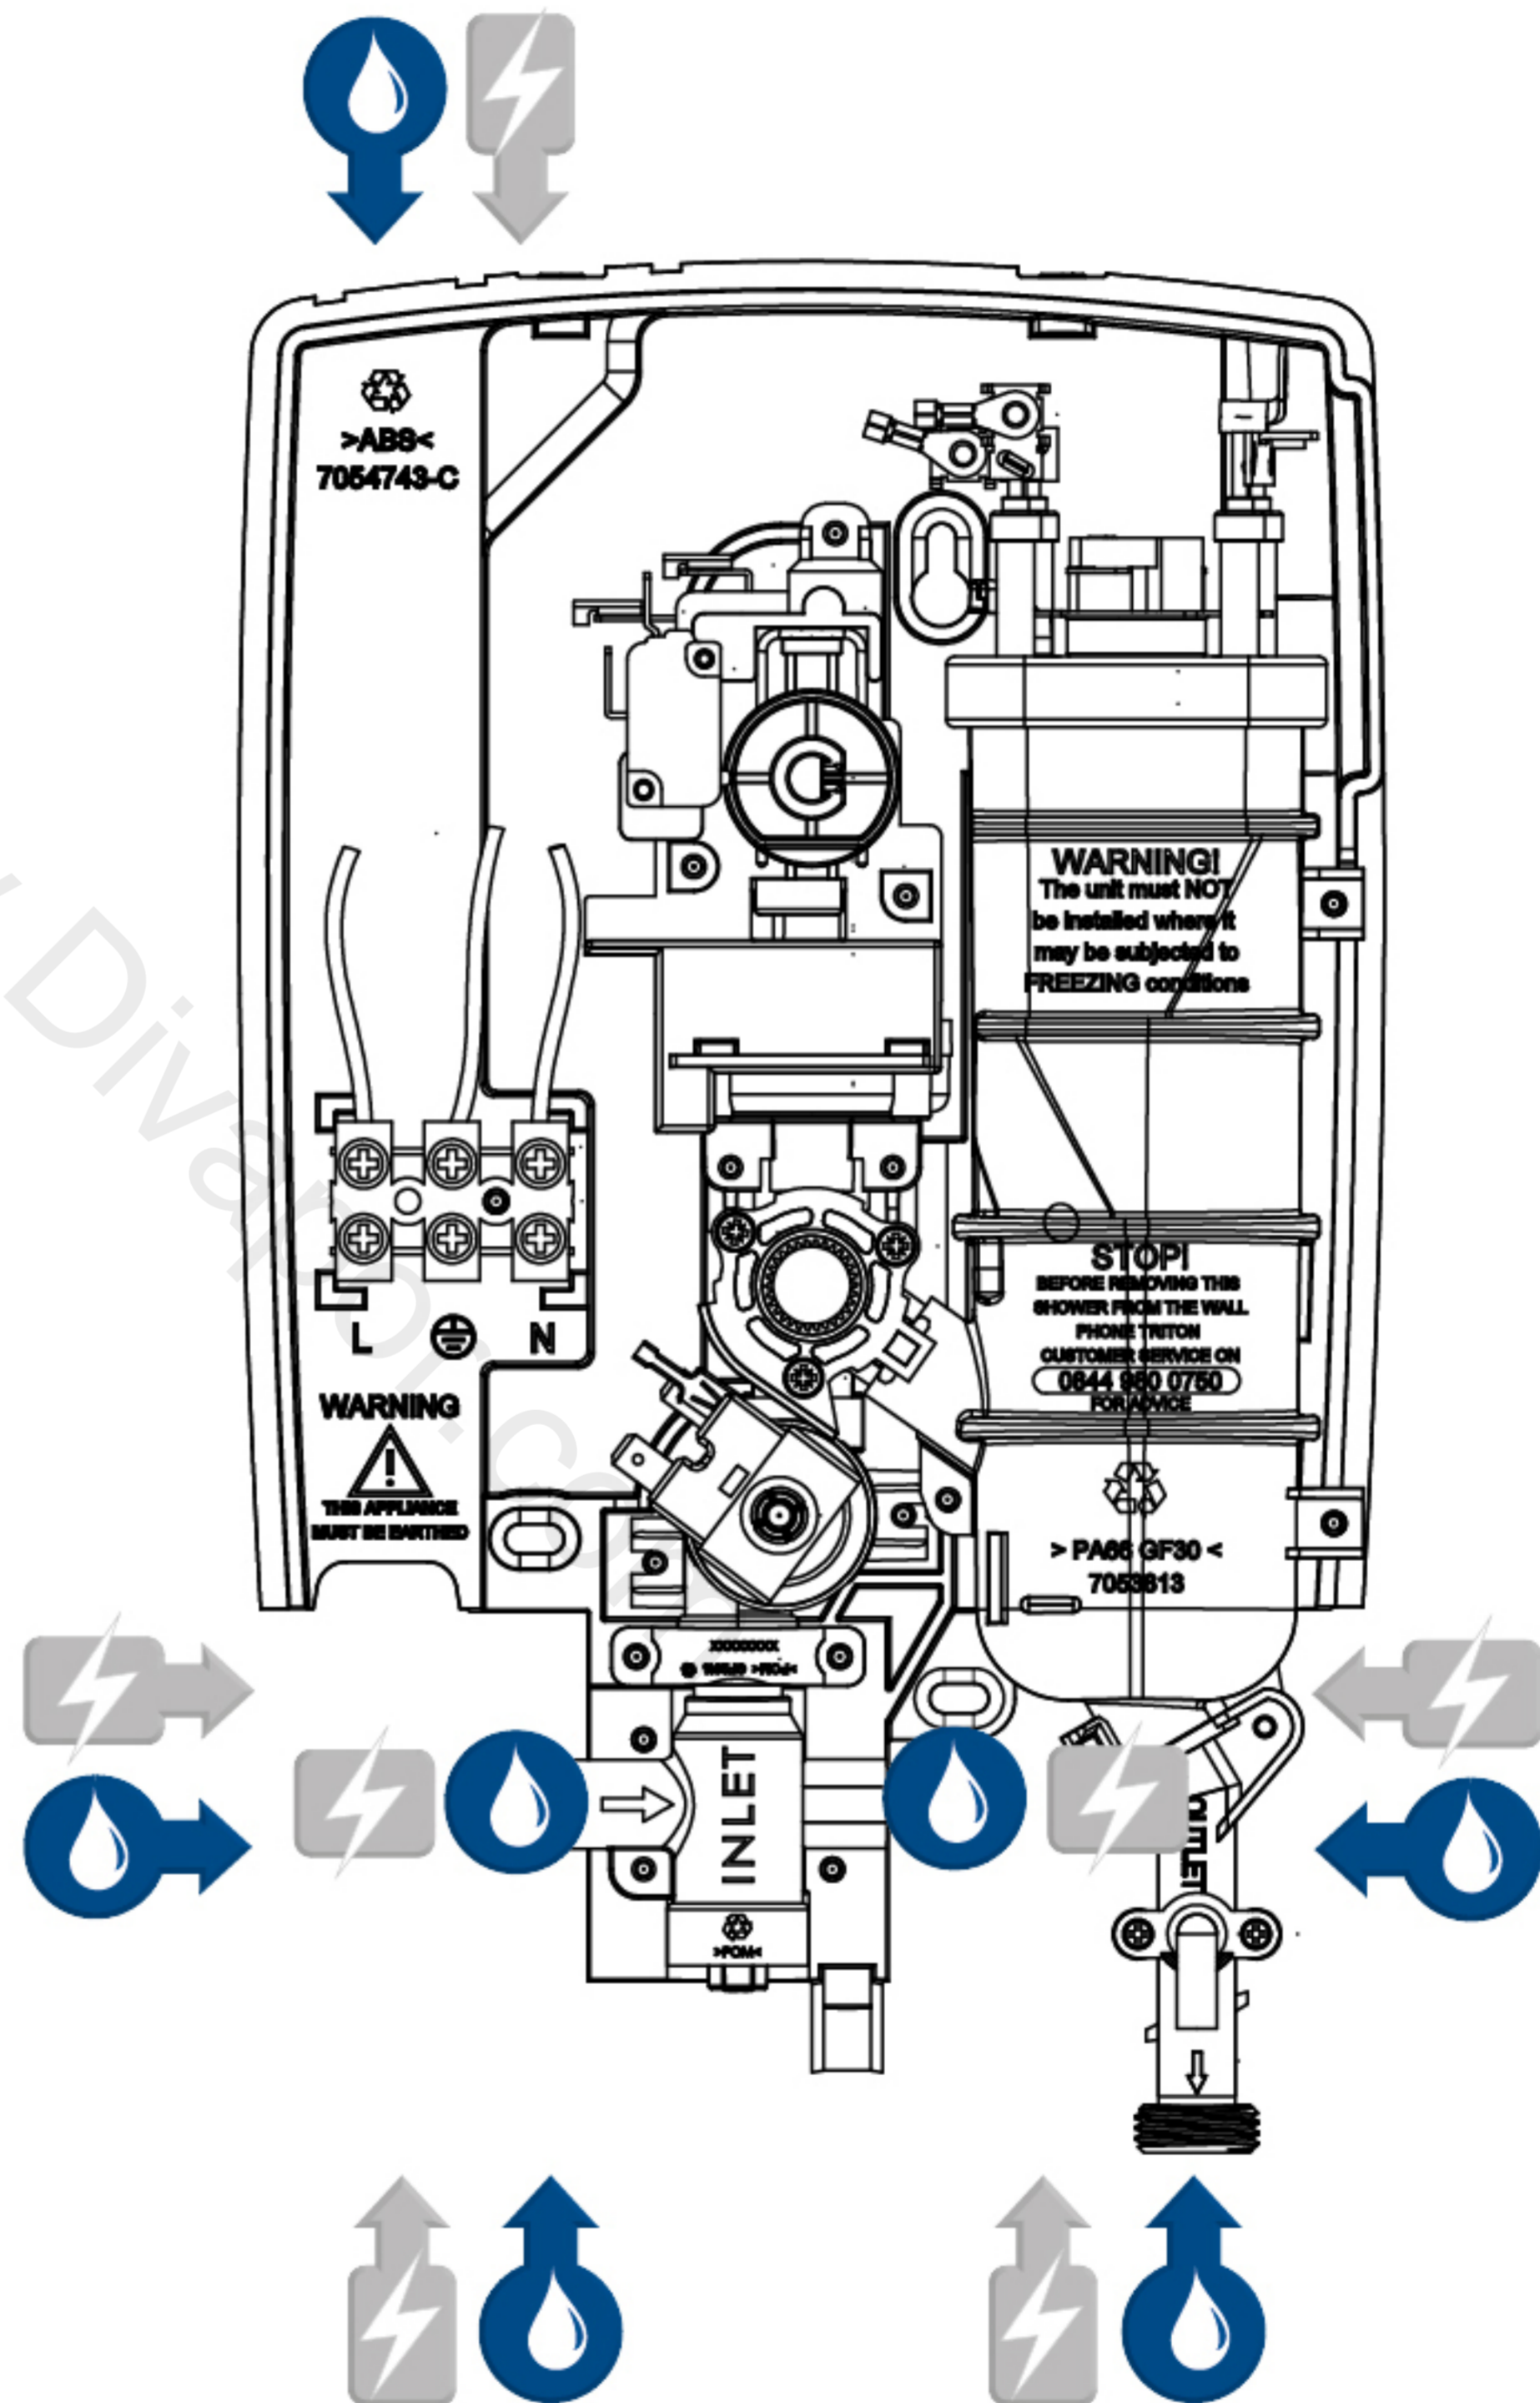

# T5 ELECTRIC SHOWER ENTRY POINTS

## Diagram Key:

**Water** Entry Points

**Cable** Entry Points

## Dimensions:

H: 325mm

W: 211mm

D: 112mm

See you first thing Britain