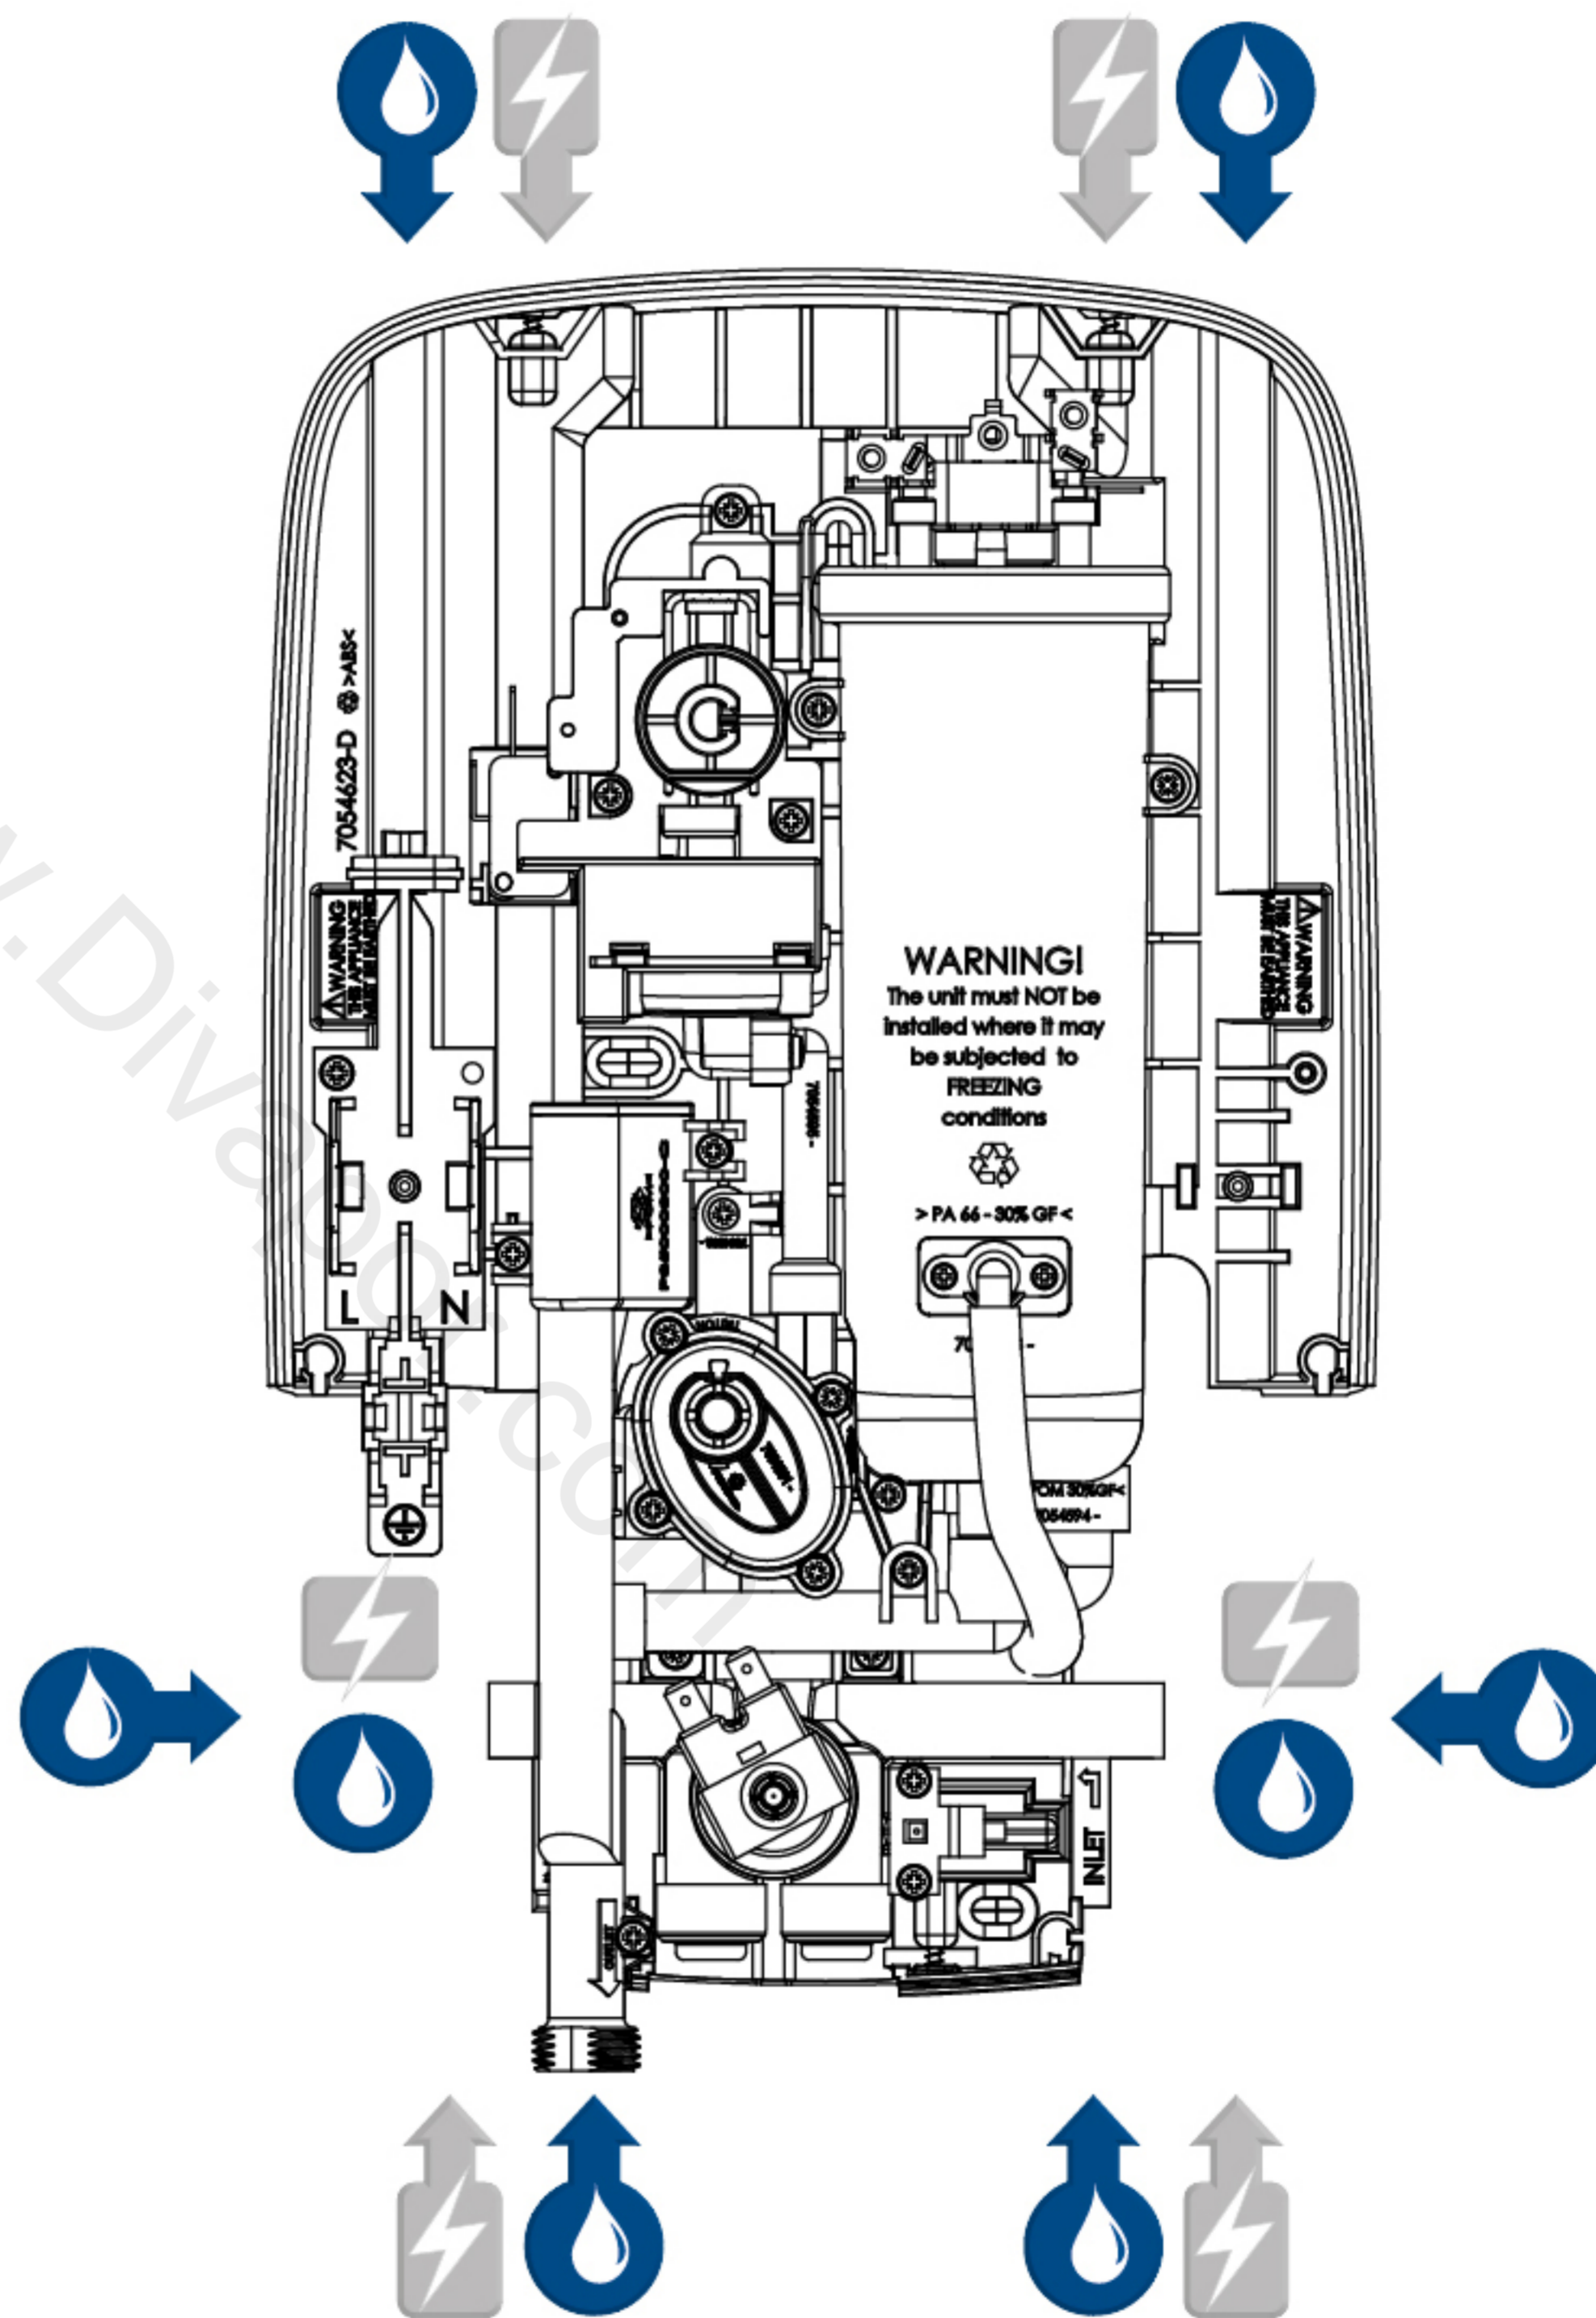

T80 THERMOSTATIC EASI-FIT+ ELECTRIC SHOWER

ENTRY POINTS

Diagram Key:

Rear Entry

Water Entry Points

Rear Entry

Cable Entry Points

Dimensions:

H: 346mm

W: 225mm

D: 111mm

TRITON

See you first thing Britain