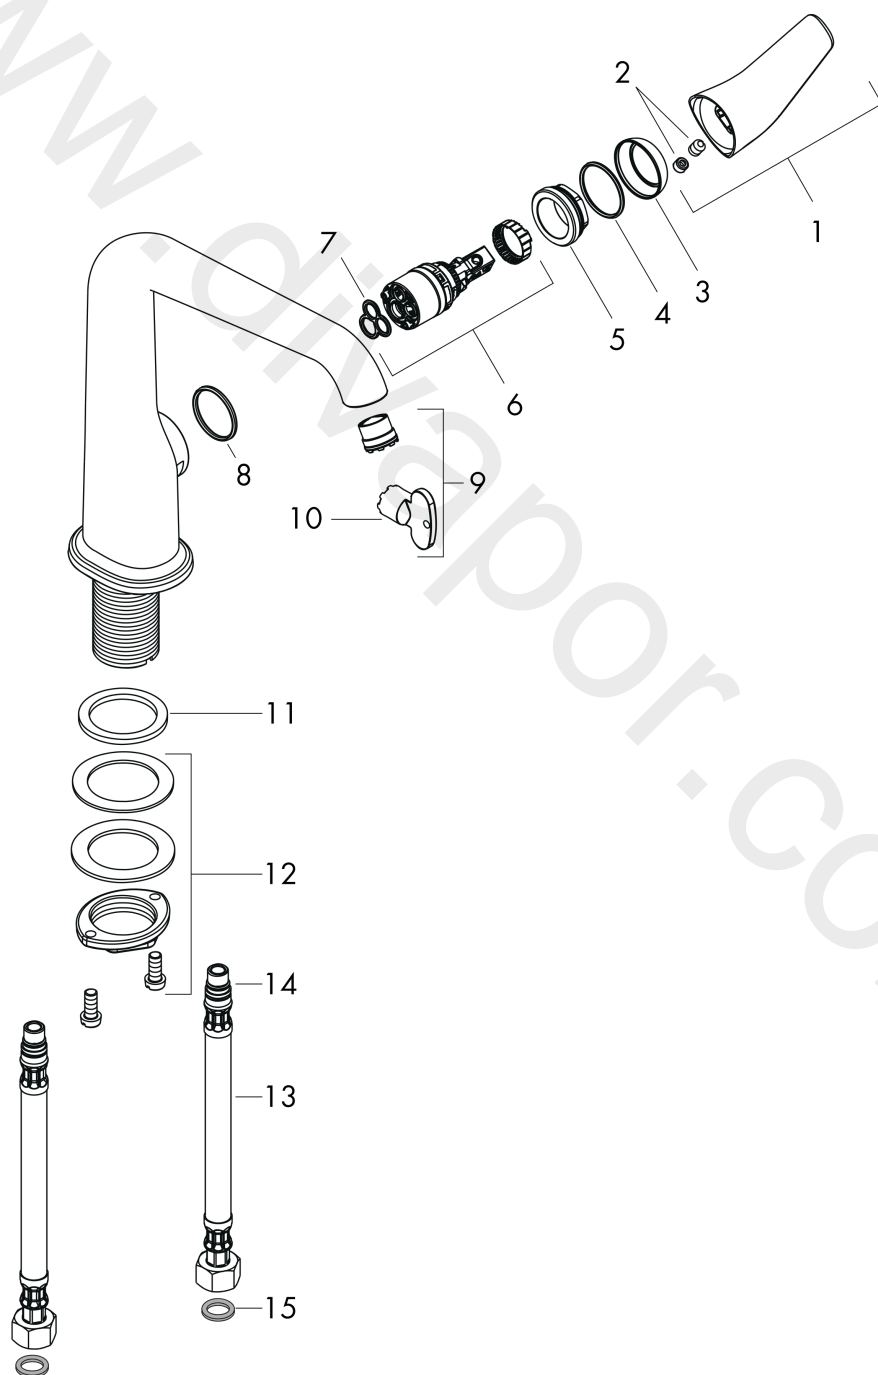

AXOR Bouroullec
Single lever basin mixer without pull-rod for hand wash basins
 Surfaces: Article Number: **19014000**

Exploded Drawing

Year of production: **10/10 - 09/12**

AXOR Bouroullec
Single lever basin mixer without pull-rod for hand wash basins
 Surfaces: Article Number: **19014000**

Spare part list

Year of production: **10/10 - 09/12**

Pos.		Article Number	Price	PU
1	handle	95705000	£ 79,00	1
2	screw cover	95704000	£ 3,30	1
3	flange	98863000	£ 51,00	1
4	O-Ring 22x2	98185000	£ 3,30	1
5	nut	95178000	£ 43,00	1
6	cartridge, assy	97685000	£ 64,00	1
7	seal	98865000	£ 35,00	1
8	O-ring 25x2	98389000	£ 3,30	1
9	aerator laminar M16,5x1 (5 l/min)	95382000	£ 43,00	1
10	special tool	98987000	£ 9,00	1
11	flat seal	98749000	£ 6,10	1
12	fixing set (Ø 32)	13961000	£ 25,00	1
13	connection hose 600 mm M10x1 G3/8	97398000	£ 35,00	1
14	O-ring 8x1,75	97827000	£ 3,30	1
15	sealing set	95581000	£ 6,10	1
a	fixation extension 35 mm	13898000	£ 79,00	1