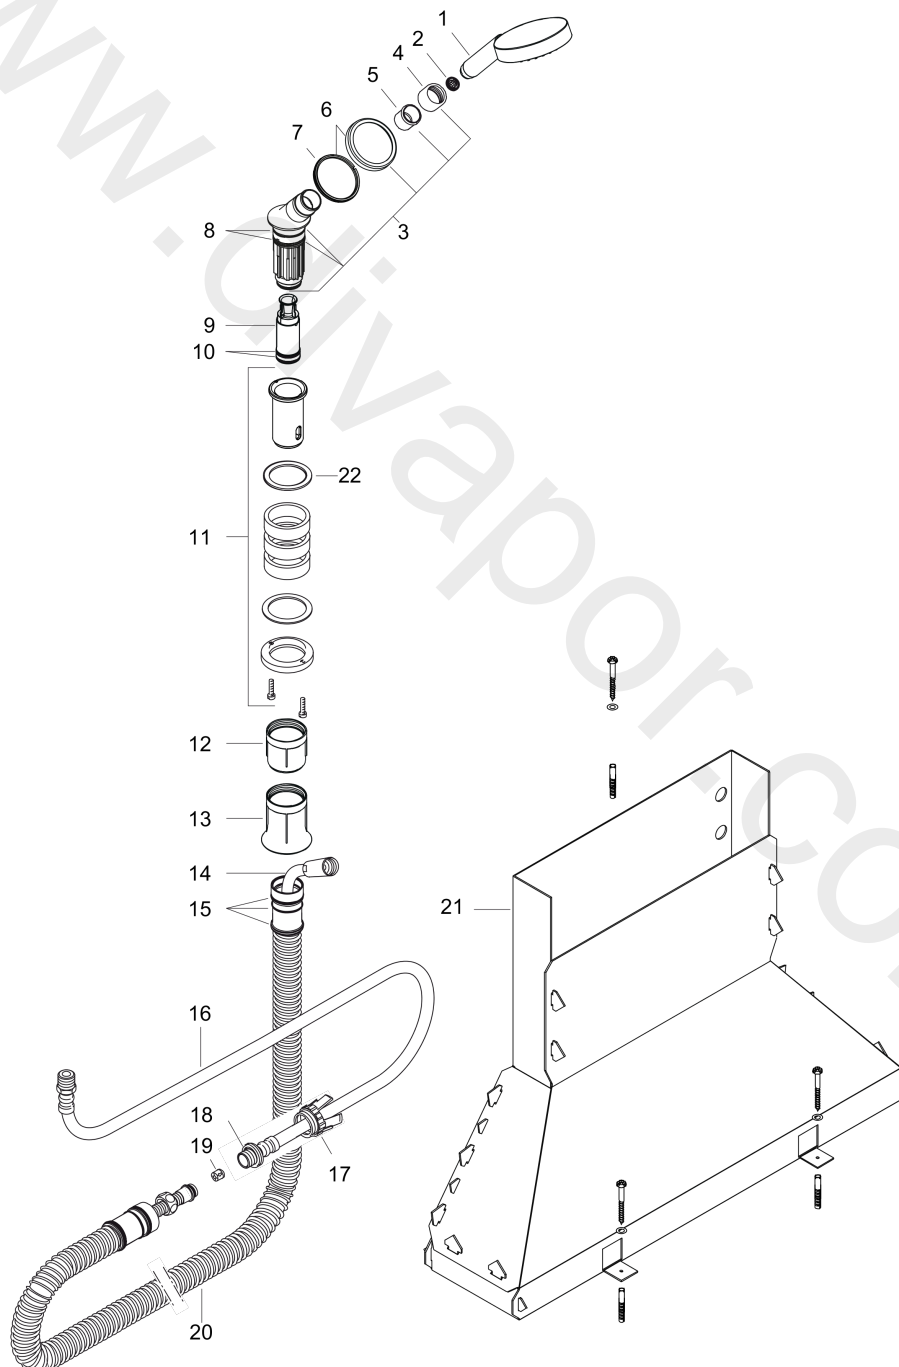

**Rim mounted bath set with hand shower**  
Surfaces: Article Number: **19418000**

## Exploded Drawing

Year of production: **10/10 - 12/16**

## Rim mounted bath set with hand shower

Surfaces: Article Number: **19418000**

### Spare part list

Year of production: **10/10 - 12/16**

Pos.		Article Number	Price	PU
1	handshower	26050000	£ 138,00	1
2	filter packing	94246000	£ 3,30	1
3	shower holder, assy	95996000	£ 137,00	1
4	nut	97584000	£ 16,10	1
5	insert for shower holder	96942000	£ 13,30	1
6	escutcheon for shower holder	95753000	£ 64,00	1
7	nut	97149000	£ 13,30	1
8	O-ring 38x2,5	98198000	£ 6,10	1
9	hose brake	98656000	£ 20,50	1
10	O-Ring 28x2	98194000	£ 3,30	1
11	fixing set for Secuflex	96072000	£ 79,00	1
12	sleeve	98806000	£ 6,10	1
13	guide tube	98807000	£ 6,10	1
14	shower hose 2,00 m	94148000	£ 79,00	1
15	O-ring 35x3	98435000	£ 3,30	1
16	pressure hose	94174000	£ 64,00	1
17	expended nut for Secuflex	96074000	£ 9,00	1
18	O-ring 27x2,5	98149000	£ 3,30	1
19	set of non return valves DW 15	94074000	£ 16,10	1
20	Secuflex hose 2,25 m	94108000	£ 173,00	1
21	Secuflexbox	28389000	£ 64,00	1
22	seal	92979000	£ 3,30	1
a	SECUFLEX hose + long hose (max. extension 1,40 m)	94109000	£ 445,00	1