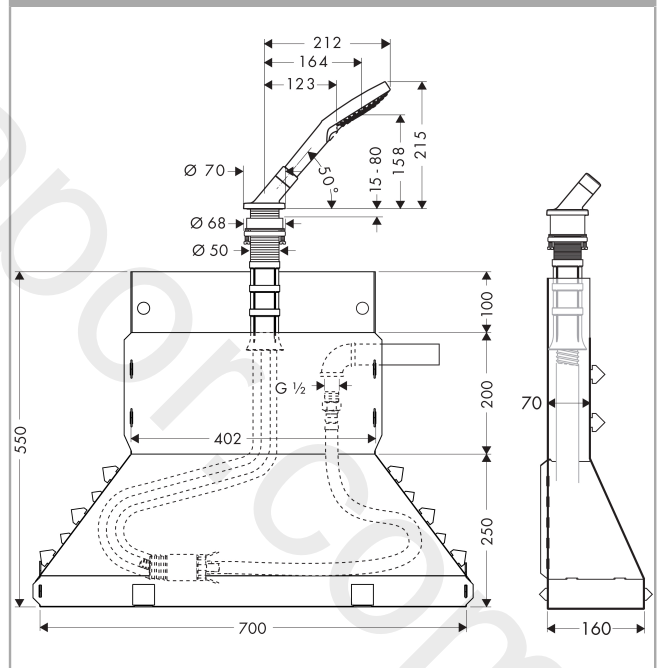

Rim mounted bath set with hand shower
 Finish: **Chrome** Article Number: **19418000**

product features

- consists of: hand shower, shower holder, shower hose, Secubox, Secuflex hose brake, hose insert
- suitable for for installation on bath rim or tile surround (no mounting plate available)
- connection dimension: DN15
- drilling diameter on bath tub: Ø 50 mm
- maximum pull-out length of hand shower 1.10 m

Article Details

Price excl. VAT 454,17 £

Product image

Scale drawing

Rim mounted bath set with hand shower
Finish: **Chrome** Article Number: **19418000**

Exploded Drawing

Year of production: >01/17

Rim mounted bath set with hand shower
 Finish: **Chrome** Article Number: **19418000**

Spare part list

Year of production: >01/17

Pos.		Article Number	Price	PU
1	handshower	26050000	£ 138,00	1
2	filter insert	97708000	£ 6,10	1
3	shower holder, assy	95996000	£ 137,00	1
4	nut	97584000	£ 16,10	1
5	insert for shower holder	96942000	£ 13,30	1
6	escutcheon for shower holder	95753000	£ 64,00	1
7	nut	97149000	£ 13,30	1
8	O-ring 38x2,5	98198000	£ 6,10	1
9	hose brake	98656000	£ 20,50	1
10	O-Ring 28x2	98194000	£ 3,30	1
11	fixing set for Secuflex	96072000	£ 79,00	1
12	sleeve	98806000	£ 6,10	1
13	guide tube	98807000	£ 6,10	1
14	shower hose 2,00 m	94148000	£ 79,00	1
15	O-ring 35x3	98435000	£ 3,30	1
16	pressure hose	94174000	£ 64,00	1
17	expended nut for Secuflex	96074000	£ 9,00	1
18	O-ring 27x2,5	98149000	£ 3,30	1
19	set of non return valves DW 15	94074000	£ 16,10	1
20	Secuflex hose 2,25 m	94108000	£ 173,00	1
21	Secuflexbox	28389000	£ 64,00	1
22	seal	92979000	£ 3,30	1
a	silicone sprayer 10 ml	97864000	£ 43,00	1