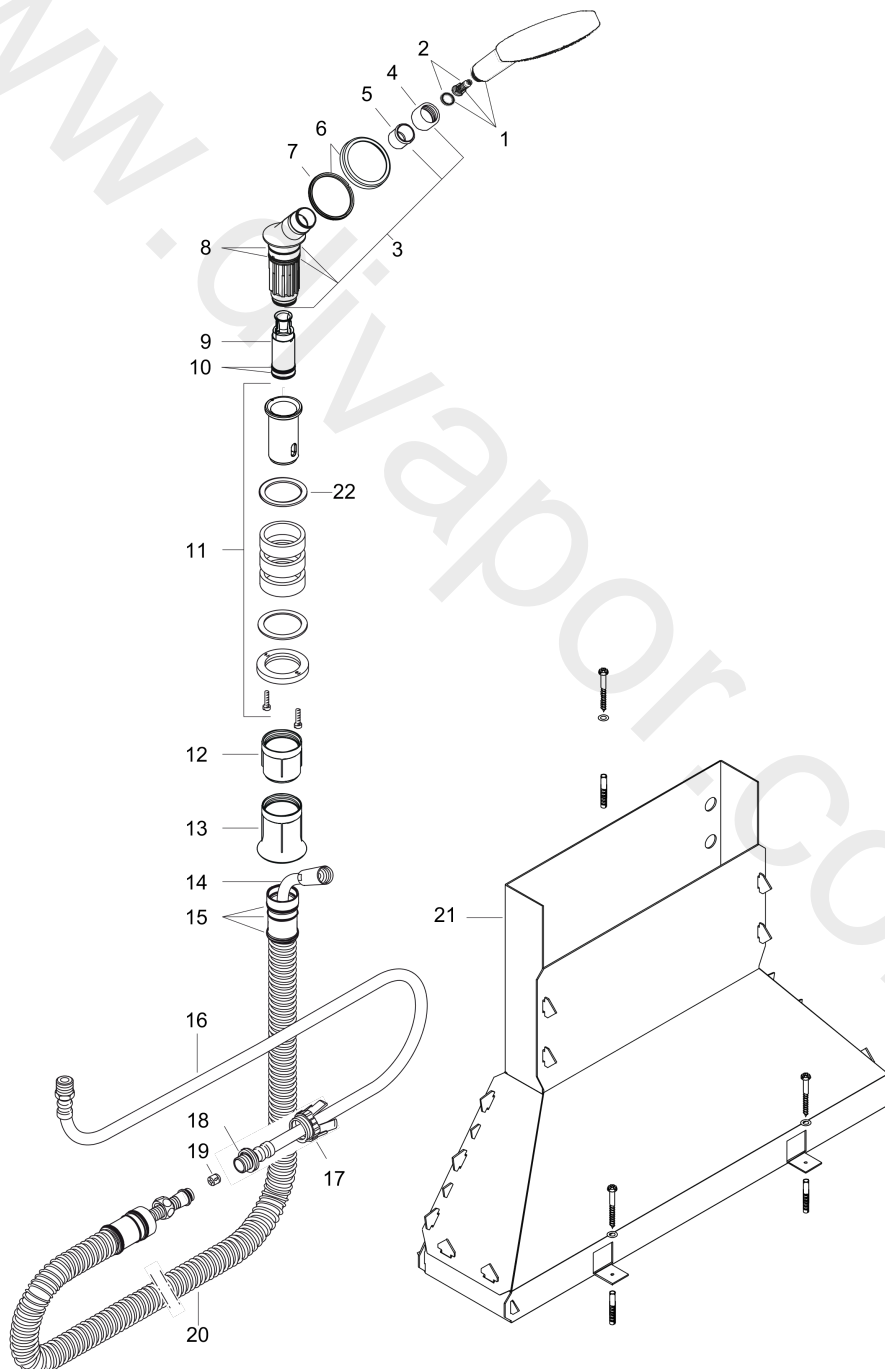

Rim mounted bath set with hand shower
 Finish: **Chrome** Article Number: **19418000**

product features

- consists of: hand shower, shower holder, shower hose, Secubox, Secuflex hose brake, hose insert
- suitable for for installation on bath rim or tile surround (no mounting plate available)
- connection dimension: DN15
- drilling diameter on bath tub: Ø 50 mm
- maximum pull-out length of hand shower 1.10 m

Article Details

Price excl. VAT 454,17 £

Product image

Scale drawing

Rim mounted bath set with hand shower
Finish: **Chrome** Article Number: **19418000**

Exploded Drawing

Year of production: >01/17

Rim mounted bath set with hand shower
 Finish: **Chrome** Article Number: **19418000**

Spare part list

Year of production: >01/17

Pos.		Article Number	Price	PU
1	handshower	26050000	£ 138,00	1
2	filter insert	97708000	£ 6,10	1
3	shower holder, assy	95996000	£ 137,00	1
4	nut	97584000	£ 16,10	1
5	insert for shower holder	96942000	£ 13,30	1
6	escutcheon for shower holder	95753000	£ 64,00	1
7	nut	97149000	£ 13,30	1
8	O-ring 38x2,5	98198000	£ 6,10	1
9	hose brake	98656000	£ 20,50	1
10	O-Ring 28x2	98194000	£ 3,30	1
11	fixing set for Secuflex	96072000	£ 79,00	1
12	sleeve	98806000	£ 6,10	1
13	guide tube	98807000	£ 6,10	1
14	shower hose 2,00 m	94148000	£ 79,00	1
15	O-ring 35x3	98435000	£ 3,30	1
16	pressure hose	94174000	£ 64,00	1
17	expended nut for Secuflex	96074000	£ 9,00	1
18	O-ring 27x2,5	98149000	£ 3,30	1
19	set of non return valves DW 15	94074000	£ 16,10	1
20	Secuflex hose 2,25 m	94108000	£ 173,00	1
21	Secuflexbox	28389000	£ 64,00	1
22	seal	92979000	£ 3,30	1
a	silicone sprayer 10 ml	97864000	£ 43,00	1