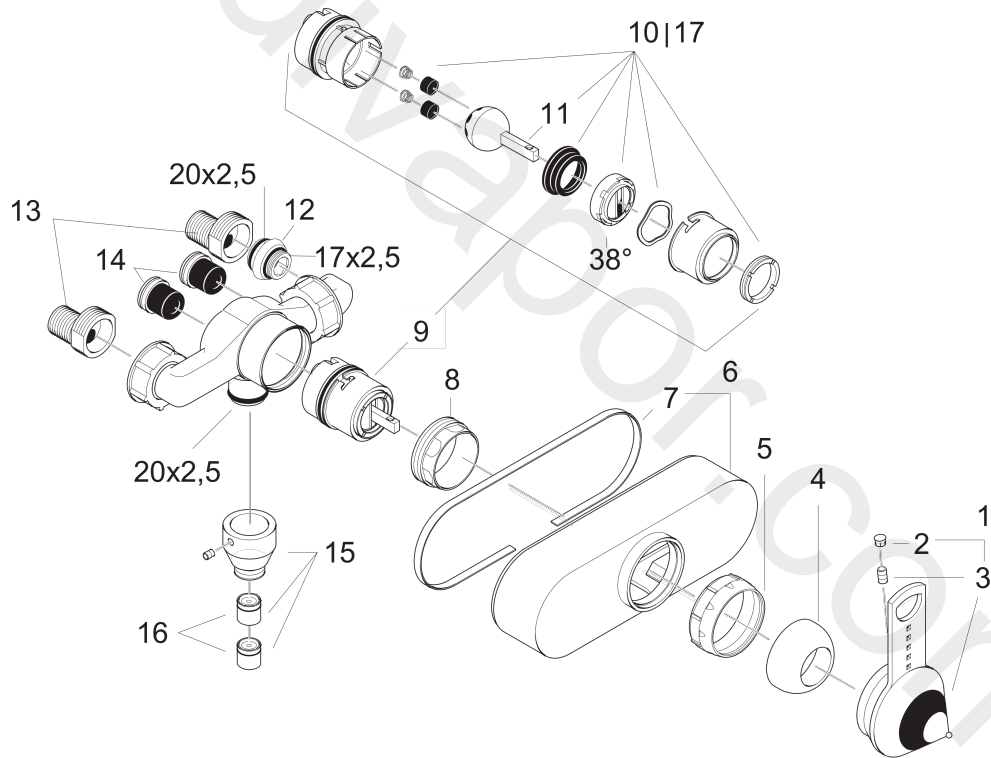

AXOR 1901
Single Lever Shower Mixer for exposed fitting
Surfaces: Article Number: **19600490**

Exploded Drawing

Year of production: **01/98 - 03/01**

AXOR 1901
Single Lever Shower Mixer for exposed fitting
 Surfaces: Article Number: **19600490**

Spare part list

Year of production: **01/98 - 03/01**

Pos.		Article Number	Price	PU
1	handle	19091490	£ 370,00	1
2	screw cover	94063450	£ 9,00	1
3	hollow set screw M6x10 DIN 916	96029000	£ 3,30	1
4	flange	94261450	£ 51,00	1
5	nut	96463000	-	1
6	escutcheon	13983450	£ 79,00	1
7	seal	96032000	£ 9,00	1
8	nut	97468000	-	1
9	cartridge, assy	14096000	£ 110,00	1
10	service set with service tool	13952000	£ 43,00	1
11	mixer ball	13964000	£ 51,00	1
12	connecting thread	97233000	£ 20,50	1
13	ball S - unions	13989000	£ 43,00	1
14	noise reduction with screw	98721000	£ 35,00	1
15	Hose Connection	96038450	-	1
16	set of non return valves DW 15	94074000	£ 16,10	1
17	service set without service tool	98804000	£ 35,00	1
a	ball s-unions 120 - 180 mm	13988000	£ 137,00	1