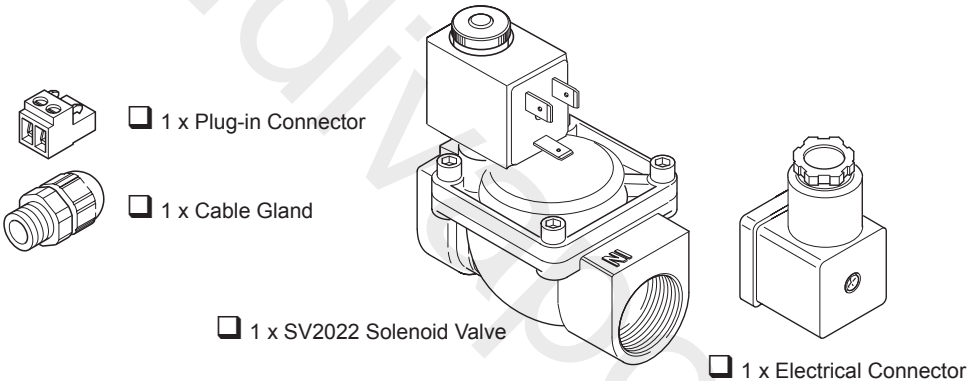

## Rada SV2022 Solenoid Valve

- Tick the appropriate boxes to familiarise yourself with the part names and to confirm that the parts are included.

**Important!** For details of Installation, Commissioning, Fault Diagnosis, Maintenance and Spare Parts, refer to the 'Rada Pulse Electronic Washroom' Product Manual.