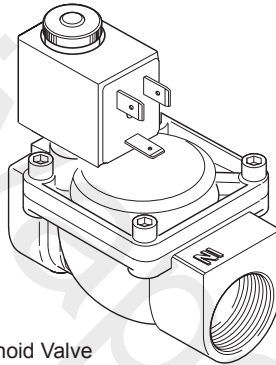

Pulse rada

Rada SV2028 Solenoid Valve

- Tick the appropriate boxes to familiarise yourself with the part names and to confirm that the parts are included.

1 x Plug-in Connector

1 x Cable Gland

1 x SV2028 Solenoid Valve