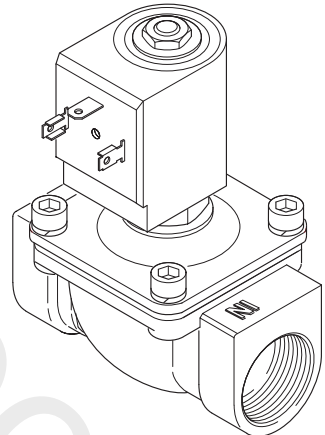

Pulse rada

Rada SV3022 Solenoid Valve

- Tick the appropriate boxes to familiarise yourself with the part names and to confirm that the parts are included.

1 x Plug-in Connector

1 x Cable Gland

1 x Electrical Connector

1 x SV3022 Solenoid Valve

Important! For details of Installation, Commissioning, Fault Diagnosis, Maintenance and Spare Parts, refer to the 'Rada Pulse Electronic Washroom' Product Manual.

Rada Controls