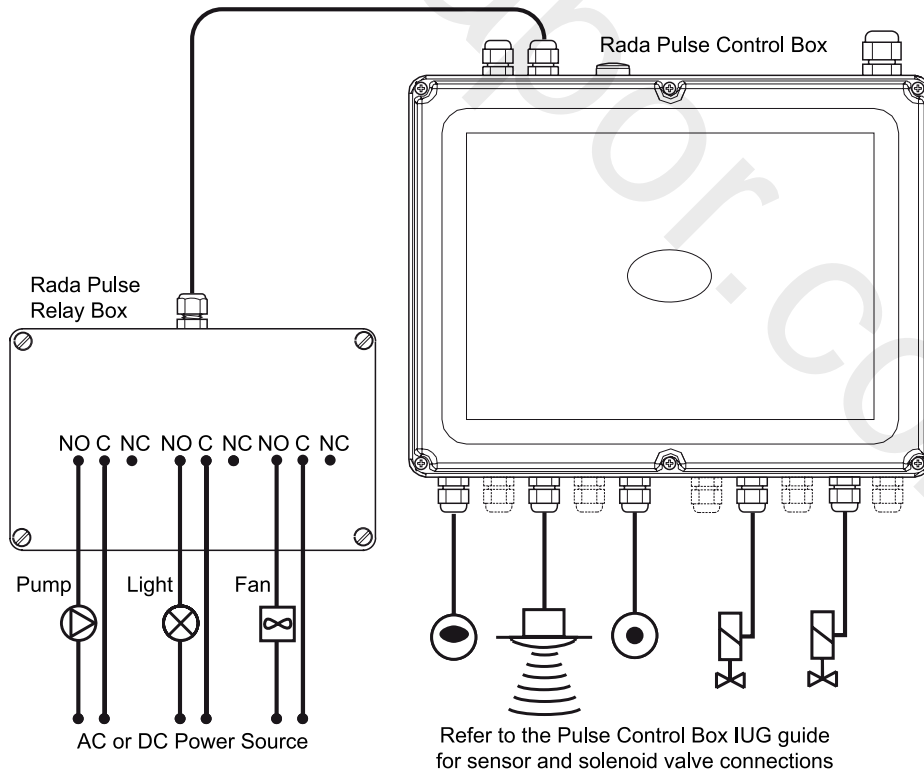

## RADA PULSE RELAY BOX

- Designed to be connected to and controlled by the Rada Pulse Control Box
- Provides three switched relays which enable the Rada Pulse Control Box to be used to initiate the operation of such as pumps, lights and fans
- All three relay outputs are fuse protected

TECHNICAL SPECIFICATION

**Description**

The Rada Pulse Relay Box is designed to be connected to the auxiliary outputs of the Rada Pulse Control Box. It provides three switched relays which enable the Rada Pulse system to be used in conjunction with equipment such as pumps, lights and fans. All three relay outputs are protected by fuses.

**Electrical Specification**

Output Fuses: 5 AT

Auxiliary Inputs (from Rada Control Box): 10 mA 12 V AC

Fan Relay Output: Fused at 5 A max. 42 V AC, 10 A potential free alarm contact

Light Relay Output: Fused at 5 A max. 42 V AC, 10 A potential free alarm contact

Pump Relay Output: Fused at 5 A max. 42 V AC, 10 A potential free alarm contact

Ambient Temperature Range: 0 - 40 °C

Maximum Humidity: 80% at 25 °C

Box: Sealed to IP24

**Wiring Diagram**

Kohler Mira Limited  
Cromwell Road, Cheltenham  
Gloucestershire, GL52 5EP