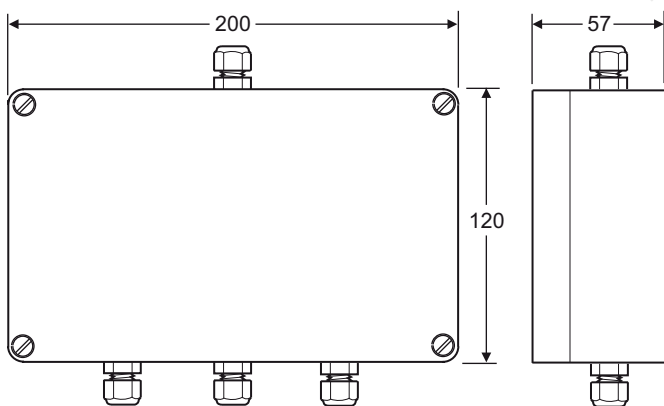

**Specify as: Rada Pulse Relay Box (2.1495.044)**

For use with the Rada Pulse Washroom Control Box to provide three switched relays for operation of pumps, lights and fans.

**Dimensions (mm)****Specification Enquiries**