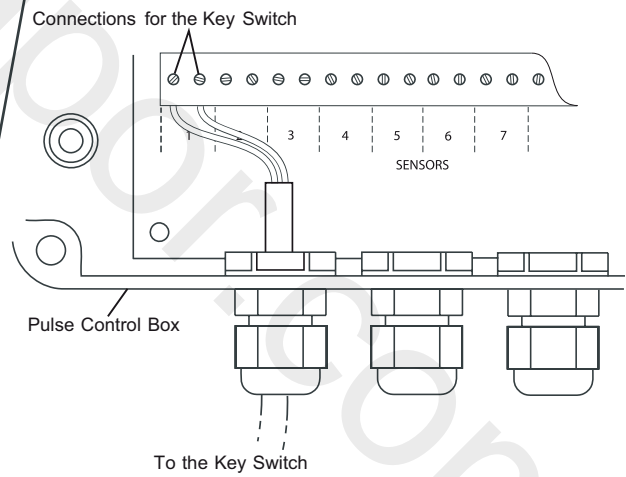

Rada Pulse Operating Key Switch

- Designed to be wired to the Rada Pulse Control Box
- Enables ON/OFF operation of the outlets, for such as group showers, for requisite period by authorised key holder
- For additional security, the key may only be removed when it's in the 'OFF' position

Dimensions (mm)

TECHNICAL SPECIFICATION

Descriptions

Rada Pulse Isolating Key Switch

This is a key operated isolation switch designed to be wired directly to the 'disable switch' terminal of the Rada Pulse Control Box. When the key is turned to the horizontal position, the system is disabled and allows for cleaning or maintenance to be preformed.

Rada Pulse Operating Key Switch

This is a key operated on/off switch designed to be wired directly to the sensor terminal of a Rada Pulse Control Box. When the key is turned to the horizontal position, all of the outlets (e.g. for group showering) will operate until the key is turned to the vertical position.

Electrical Specification

Voltage: 12 V AC, 50/60 Hz
 Rating: 10 mA
 Box Material: ABS sealed to IP54

Wiring Diagrams

Rada Pulse Isolating Key Switch

Rada Pulse Operating Key Switch

Kohler Mira Limited
 Cromwell Road, Cheltenham
 Gloucestershire, GL52 5EP