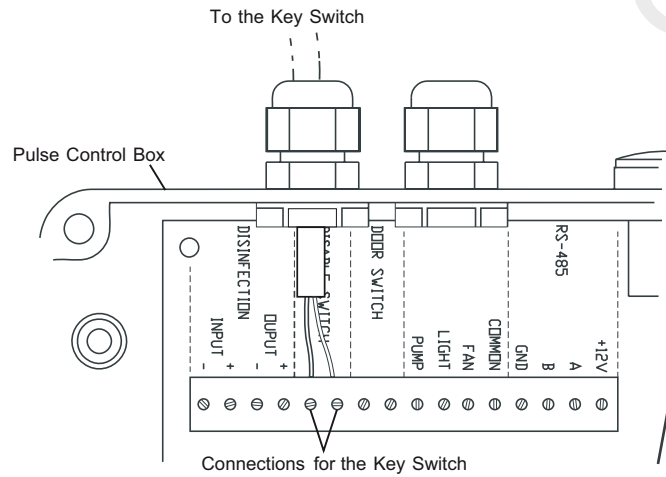

TECHNICAL SPECIFICATION

Descriptions

Rada Pulse Isolating Key Switch

This is a key operated isolation switch designed to be wired directly to the 'disable switch' terminal of the Rada Pulse Control Box. When the key is turned to the horizontal position, the system is disabled and allows for cleaning or maintenance to be preformed.

Rada Pulse Operating Key Switch

This is a key operated on/off switch designed to be wired directly to the sensor terminal of a Rada Pulse Control Box. When the key is turned to the horizontal position, all of the outlets (e.g. for group showering) will operate until the key is turned to the vertical position.

Approvals

Designed, manufactured and supported in accordance with accredited BS EN ISO 9001:2008 Quality Management Systems and BS EN ISO 14001:2004 Environmental Management Systems. Complies with all relevant directives for CE marking.

Electrical Specification

Voltage: 12 V AC, 50/60 Hz
Rating: 10 mA
Box Material: ABS sealed to IP54

Wiring Diagrams

Rada Pulse Isolating Key Switch