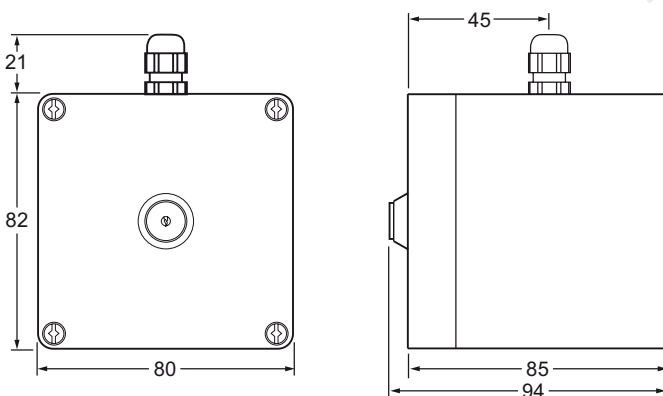

Dimensions (mm)

TECHNICAL SPECIFICATION

Descriptions

Rada Pulse Isolating Key Switch

This is a key operated isolation switch designed to be wired directly to the 'disable switch' terminal of the Rada Pulse Control Box. When the key is turned to the horizontal position, the system is disabled and allows for cleaning or maintenance to be preformed.