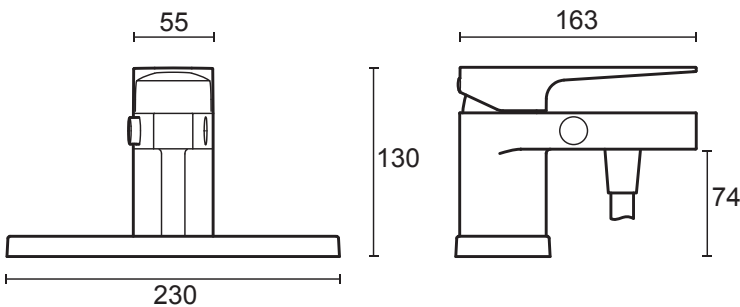

Mira Precision

Chrome finish.

Mira Precision Single lever monobloc - 2.1817.001

Mira Precision 2-hole basin pillars - 2.1817.002

Mira Precision 2-hole bath pillars - 2.1817.003

Mira Precision 2-handle 2-hole bath mixer - 2.1817.004

Mira Precision 2-handle 2-hole bath shower mixer - 2.1817.005

To download other resources, and for more information and advice on our products just visit:
www.mirashowers.co.uk