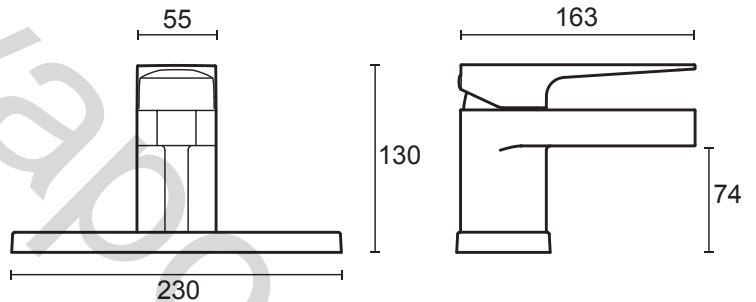

Mira Precision

Chrome finish.

Mira Precision Single lever monobloc - 2.1817.001

Mira Precision 2-hole basin pillars - 2.1817.002

Mira Precision 2-hole bath pillars - 2.1817.003

Mira Precision 2-handle 2-hole bath mixer - 2.1817.004

Mira Precision 2-handle 2-hole bath shower mixer - 2.1817.005

To download other resources, and for more information and advice on our products just visit:
www.mirashowers.co.uk