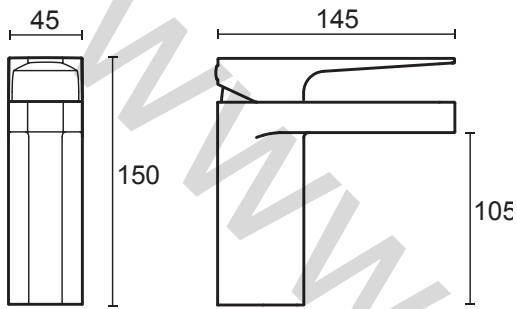

Mira Precision

Chrome finish.

Mira Precision Single lever monobloc - 2.1817.001

Mira Precision 2-hole basin pillars - 2.1817.002

Mira Precision 2-hole bath pillars - 2.1817.003

Mira Precision 2-handle 2-hole bath mixer - 2.1817.004

Mira Precision 2-handle 2-hole bath shower mixer - 2.1817.005

To download other resources, and for more information and advice on our products just visit:
www.mirashowers.co.uk