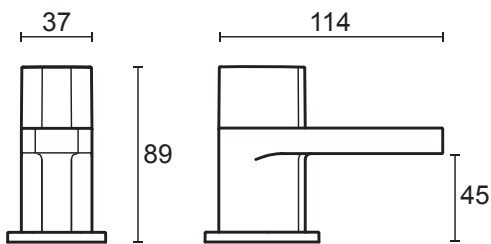

Mira Precision

Chrome finish.

Mira Precision Single lever monobloc - 2.1817.001

Mira Precision 2-hole basin pillars - 2.1817.002

Mira Precision 2-hole bath pillars - 2.1817.003

Mira Precision 2-handle 2-hole bath mixer - 2.1817.004

Mira Precision 2-handle 2-hole bath shower mixer - 2.1817.005

To download other resources, and for more information and advice on our products just visit:
www.mirashowers.co.uk