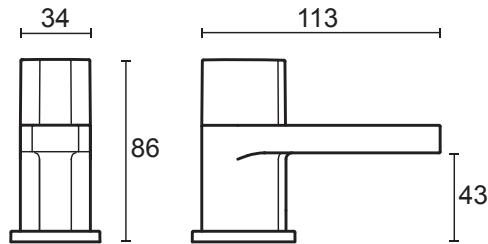

Mira Precision

Chrome finish.

Mira Precision Single lever monobloc - 2.1817.001

Mira Precision 2-hole basin pillars - 2.1817.002

Mira Precision 2-hole bath pillars - 2.1817.003

Mira Precision 2-handle 2-hole bath mixer - 2.1817.004

Mira Precision 2-handle 2-hole bath shower mixer - 2.1817.005

To download other resources, and for more information and advice on our products just visit:
www.mirashowers.co.uk