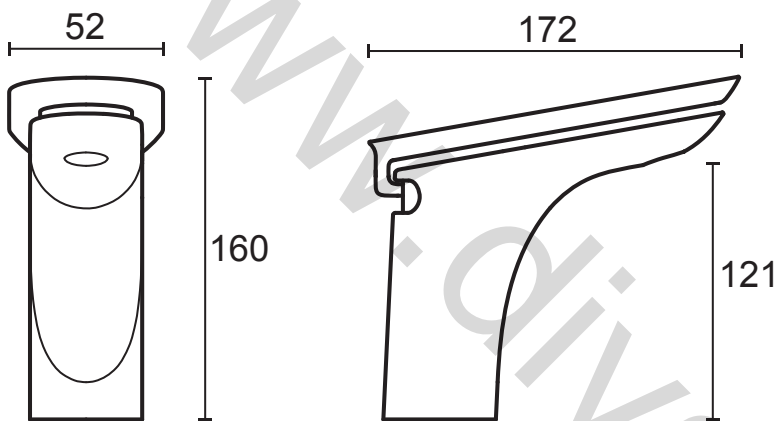

Mira Fluency

Chrome finish.

Mira Fluency Single lever monobloc - 2.1828.001

To download other resources, and for more information and advice on our products just visit:
www.mirashowers.co.uk