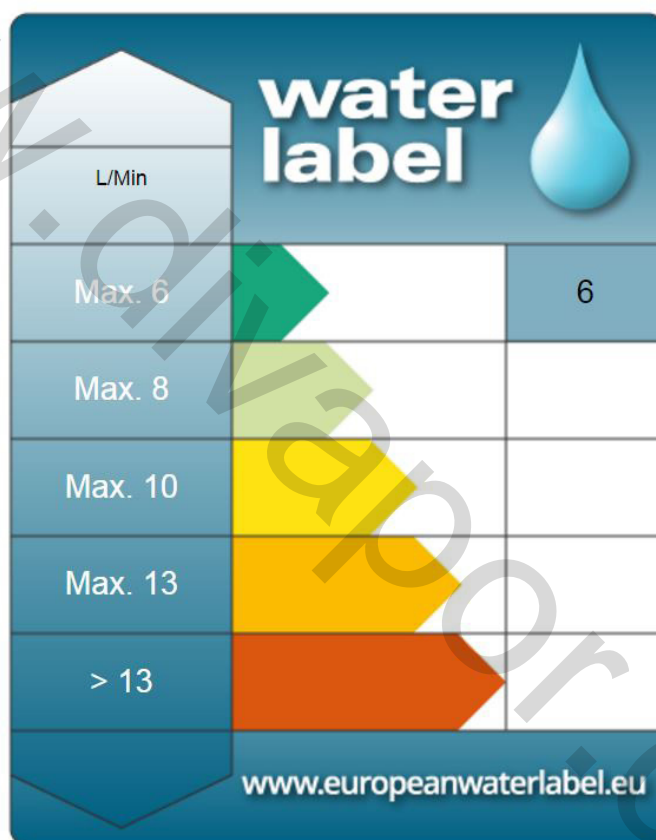

Mira Fluency

Single lever monobloc. Chrome finish.

2.182.001

To find out more about the European Water Label Scheme just visit: www.europeanwaterlabel.eu