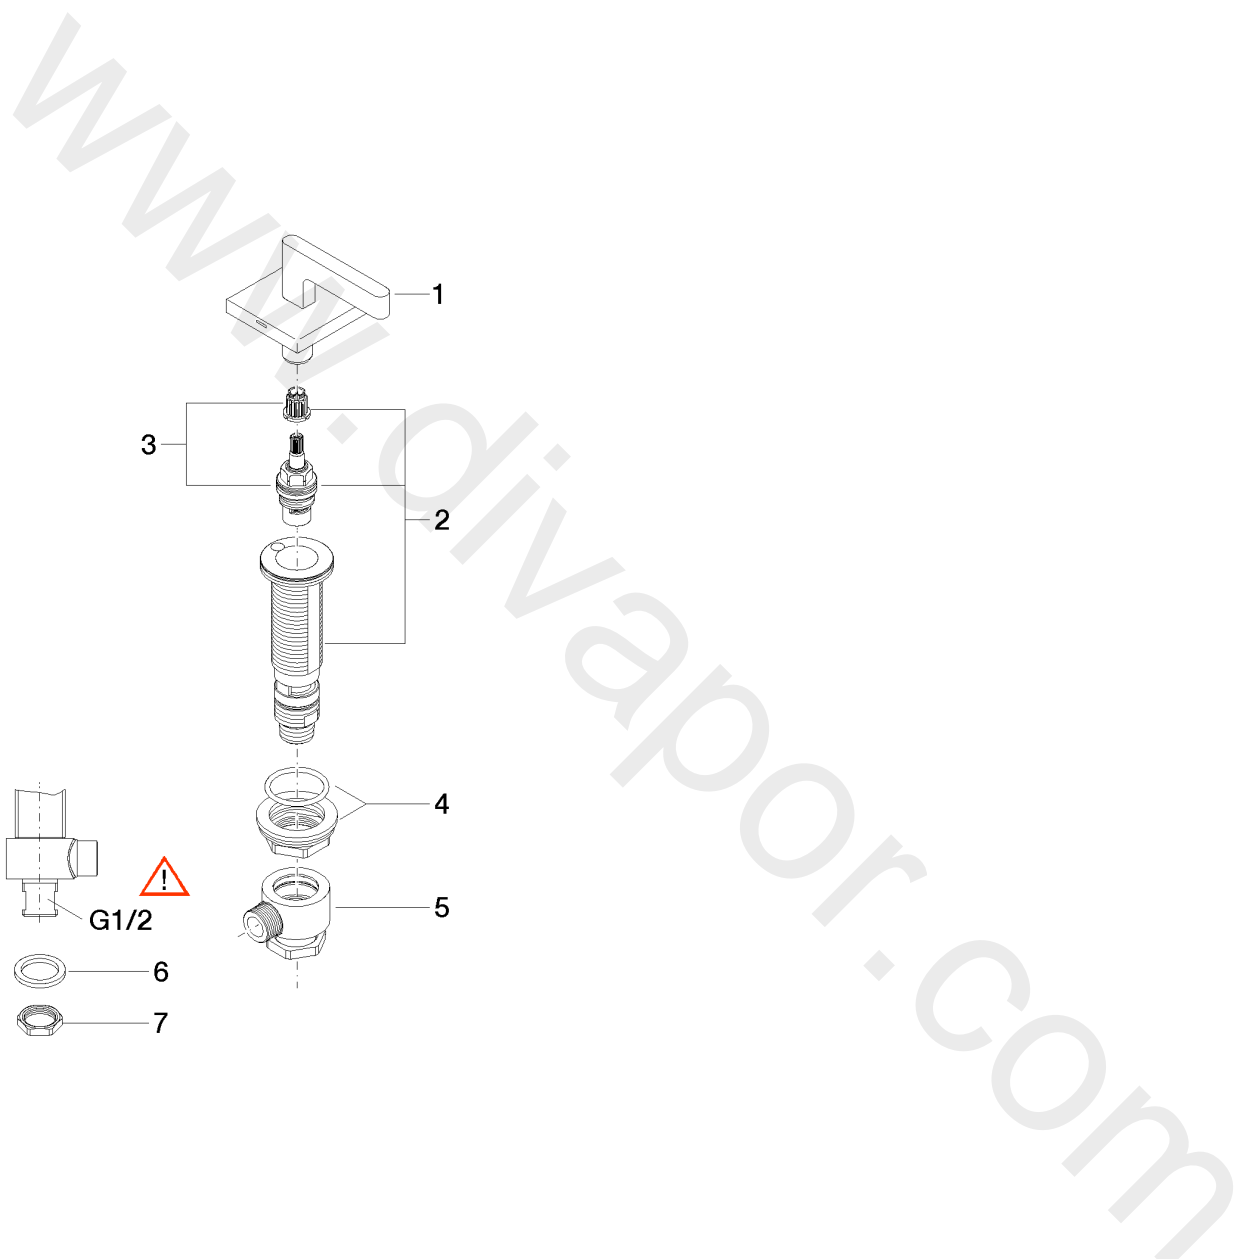

Washbasin - CYO

Deck valve anti-clockwise closing cold - Brushed Platinum

Article number: 20 000 716-06

Date of manufacture from 6/1/2015

Washbasin - CYO

Deck valve anti-clockwise closing cold - Brushed Platinum

Article number: 20 000 716-06

Date of manufacture from 6/1/2015

Spare parts list

Position	Quantity used	Item Number	Spare part	Delivery time
1	1	90 20 70 057 01-06	handle (cold)	10
2	1	04 17 11 058 32 90	side panel	2
3	1	90 90 03 132 00 90	top	2
4	1	04 23 10 032 78 90	fixing set	2
5	1	04 17 11 023 10 90	distributor	2
6	1	09 30 11 059 90	disc	2
7	1	09 23 10 012 90	nut	2