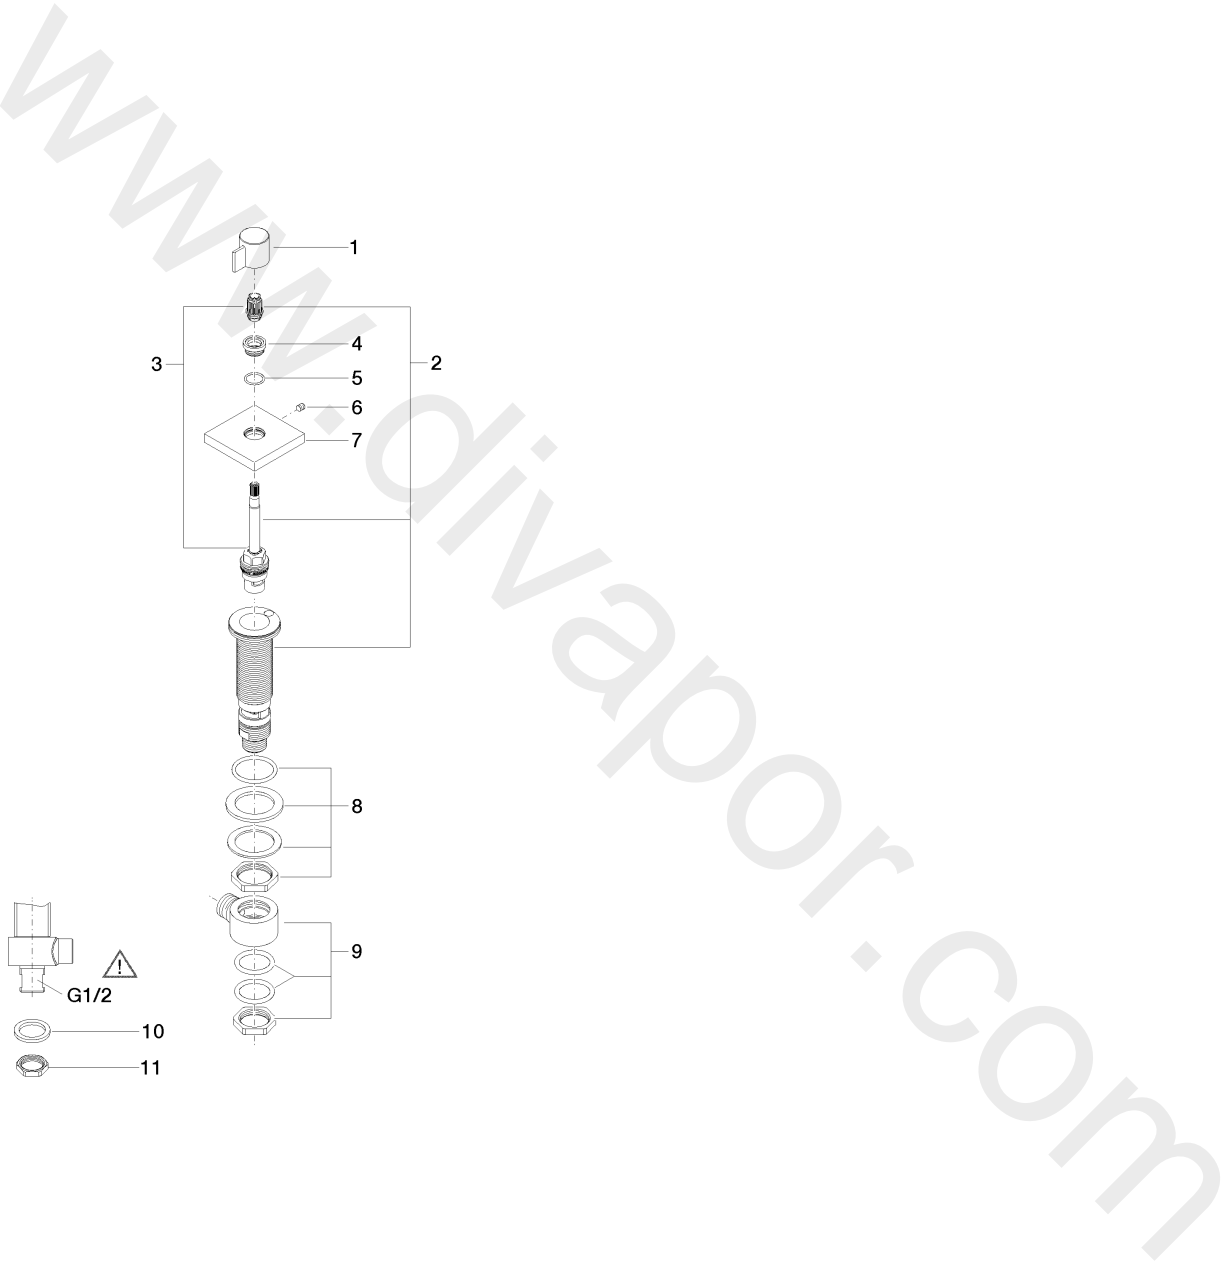

Washbasin - IMO

Deck valve clockwise closing cold - Brushed Dark Platinum

Article number: 20 000 986-99

Date of manufacture from 4/30/2013

Washbasin - IMO

Deck valve clockwise closing cold - Brushed Dark Platinum

Article number: 20 000 986-99

Date of manufacture from 4/30/2013

Spare parts list

Position	Quantity used	Item Number	Spare part	Delivery time
1	1	09 20 98 002-99	handle	30
2	1	90 17 11 045 05 90	side panel	2
3	1	90 90 03 205 00 90	top	2
4	1	09 12 12 043-99	base	30
5	1	09 14 10 017 90	seal	2
6	1	04 31 11 004 00 90	pin	2
7	1	09 27 98 014-99	rosette	30
8	1	04 23 10 032 78 90	fixing set	2
9	1	04 17 11 023 10 90	distributor	2
10	1	09 30 11 059 90	disc	2
11	1	09 23 10 012 90	nut	2