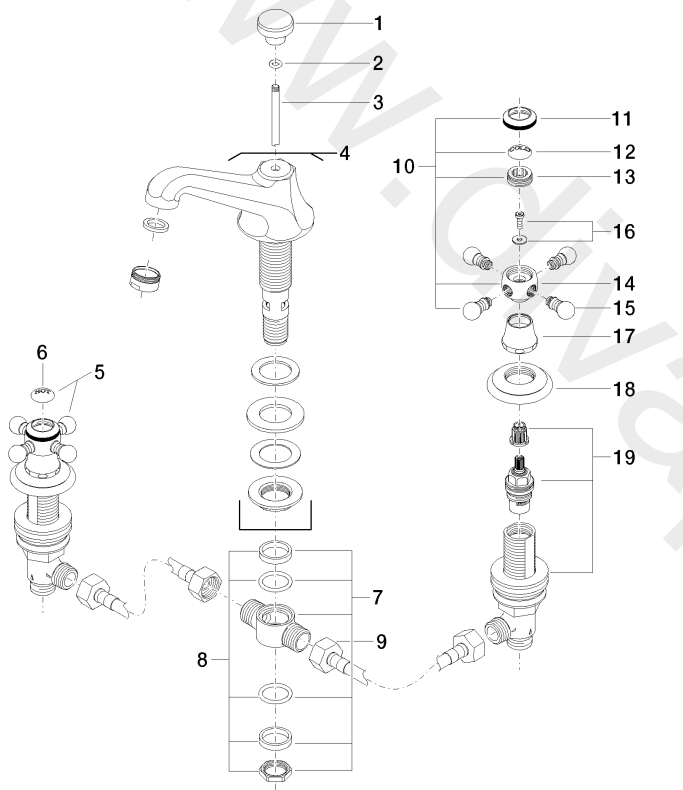

Sink - MADISON

Three-hole lavatory mixer with drain - Chrome

Article number: 20 700 360-00 0010

Date of manufacture from 7/31/2009

20 — Ablaufgerät 04.11.01.001.00 FF

Sink - MADISON

Three-hole lavatory mixer with drain - Chrome

Article number: 20 700 360-00 0010

Date of manufacture from 7/31/2009

Spare parts list

| Position | Number of units | Item Number | Spare part | Lead time |
|----------|-----------------|--------------------|--------------------------|-----------|
| 1 | 1 | 09 20 36 030-00 | handle | 10 |
| 2 | 1 | 09 14 10 062 90 | seal | 2 |
| 3 | 1 | 09 31 09 004-00 | pull-rod | 10 |
| 4 | 1 | 13 700 380-00 0010 | spout | 10 |
| 5 | 1 | 04 20 36 002 07-00 | handle (hot) | 10 |
| 6 | 1 | 09 26 01 011 90 | accessories | 2 |
| 7 | 1 | 04 17 11 020 10 90 | distributor | 2 |
| 8 | 1 | 90 23 10 012 00 90 | gasket kit | 2 |
| 9 | 2 | 04 30 04 096 00 90 | hose | 2 |
| 10 | 1 | 04 20 36 002 06-00 | handle (cold) | 10 |
| 11 | 2 | 09 20 36 005-00 | handle | 10 |
| 12 | 1 | 09 26 01 010 90 | accessories | 2 |
| 13 | 2 | 09 20 83 006 90 | handle | 2 |
| 14 | 2 | 09 20 36 002-00 | handle | 10 |
| 15 | 8 | 09 20 36 004-00 | handle | 10 |
| 16 | 2 | 04 30 30 029 00 90 | fixing set | 2 |
| 17 | 2 | 09 21 02 055-00 | cover | 10 |
| 18 | 2 | 09 27 35 001-00 | rosette | 10 |
| 19 | 2 | 90 17 11 040 51 90 | side panel | 2 |
| 20 | 1 | 04 11 01 023 00-00 | Drain US 1 1/4" - Chrome | 2 |