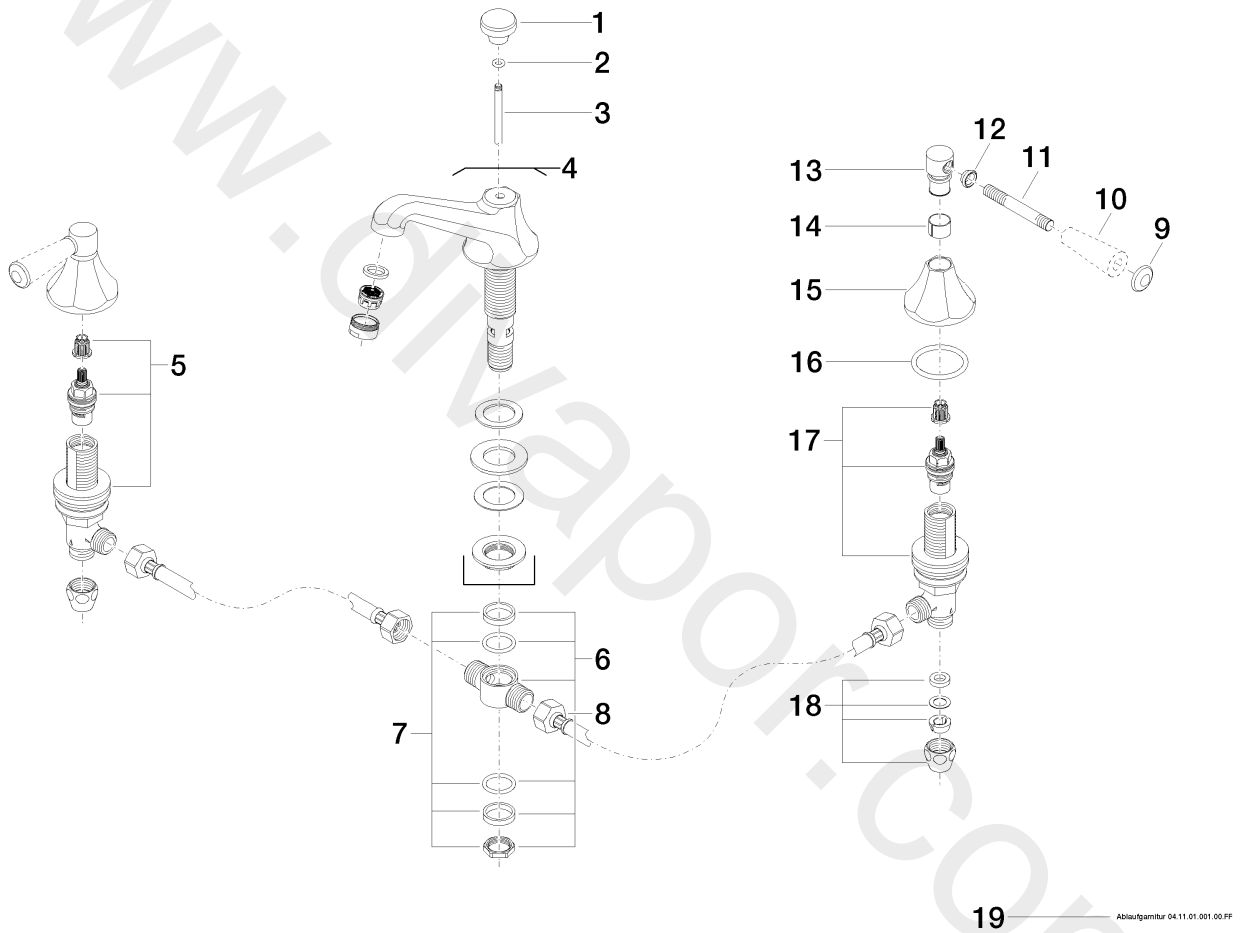

Washbasin - MADISON FLAIR

Three-hole basin mixer with pop-up waste - Platinum

Article number: 20 700 370-08

Date of manufacture from 7/31/2009

Washbasin - MADISON FLAIR

Three-hole basin mixer with pop-up waste - Platinum

Article number: 20 700 370-08

Date of manufacture from 7/31/2009

Spare parts list

Position	Quantity used	Item Number	Spare part	Delivery time
1	1	09 20 36 030-08	handle	20
2	1	09 14 10 062 90	seal	2
3	1	09 31 09 004-08	pull-rod	20
4	1	13 700 380-08	spout	60
5	1	90 17 11 040 51 90	side panel	2
6	1	04 17 11 020 10 90	distributor	2
7	1	90 23 10 012 00 90	gasket kit	2
8	2	04 30 04 096 00 90	hose	2
9	2	09 30 30 062-08	screw	20
10	2	11 170 370-08	Lever insert - Platinum	20
11	2	09 28 22 013 90	pipe	2
12	2	09 20 37 001-08	handle	20
13	2	09 20 82 000-08	handle	20
14	2	09 18 40 041 90	sleeve	2
15	2	09 27 37 014-08	rosette	20
16	2	09 14 10 043 90	seal	2
17	1	90 17 11 040 50 90	side panel	2
18	2	04 23 30 040 00-08	threaded connector	20
19	1	04 11 01 001 00-08	pop-up waste	2