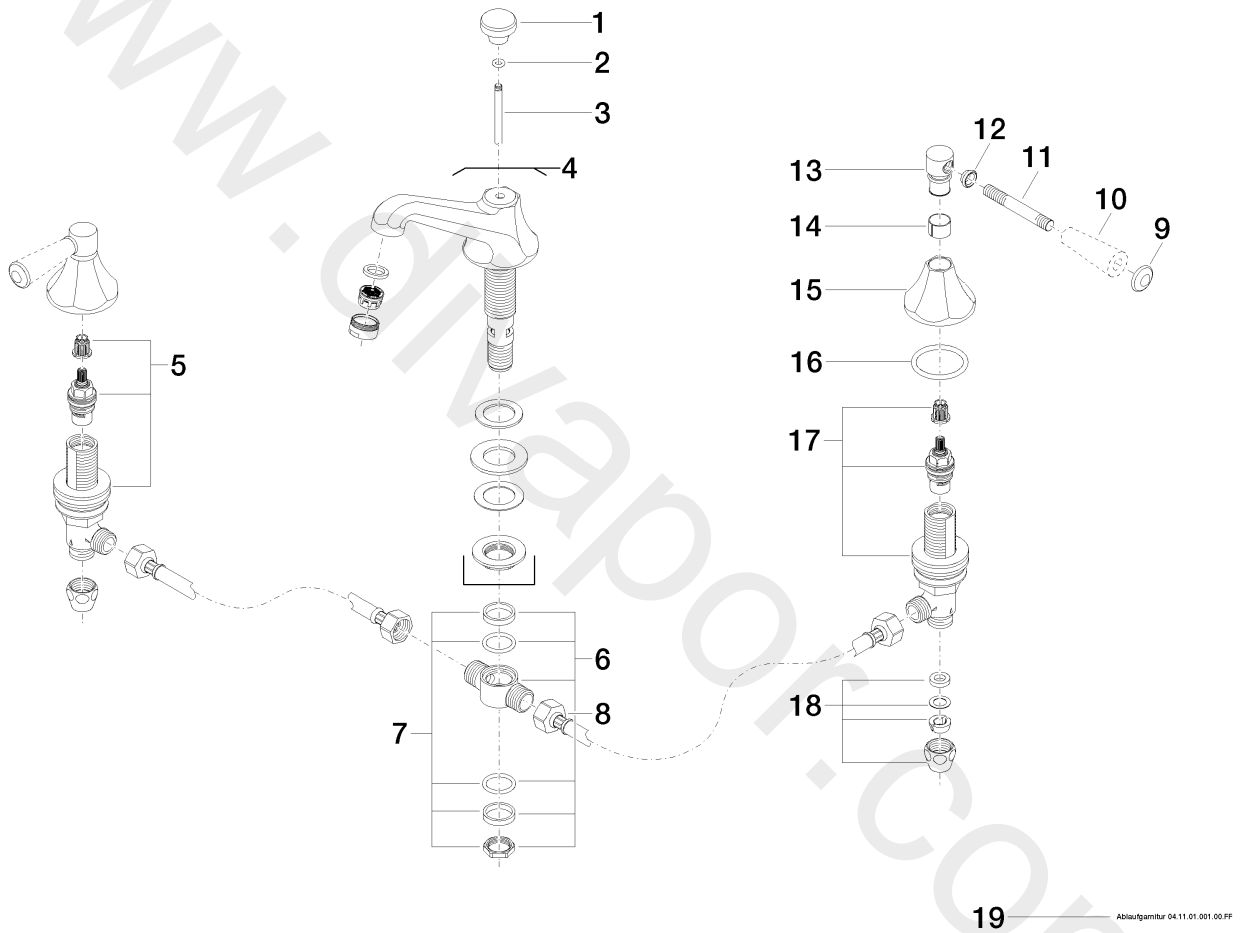

Washbasin - MADISON FLAIR

Three-hole basin mixer with pop-up waste - Brushed Dark Platinum

Article number: 20 700 370-99

Date of manufacture from 7/31/2009

## Washbasin - MADISON FLAIR

Three-hole basin mixer with pop-up waste - Brushed Dark Platinum

Article number: 20 700 370-99

Date of manufacture from 7/31/2009

### Spare parts list

Position	Quantity used	Item Number	Spare part	Delivery time
1	1	09 20 36 030-99	handle	30
2	1	09 14 10 062 90	seal	2
3	1	09 31 09 004-99	pull-rod	30
4	1	13 700 380-99	spout	30
5	1	90 17 11 040 51 90	side panel	2
6	1	04 17 11 020 10 90	distributor	2
7	1	90 23 10 012 00 90	gasket kit	2
8	2	04 30 04 096 00 90	hose	2
9	2	09 30 30 062-99	screw	30
10	2	11 170 370-99	Lever insert - Brushed Dark Platinum	30
11	2	09 28 22 013 90	pipe	2
12	2	09 20 37 001-99	handle	30
13	2	09 20 82 000-99	handle	30
14	2	09 18 40 041 90	sleeve	2
15	2	09 27 37 014-99	rosette	30
16	2	09 14 10 043 90	seal	2
17	1	90 17 11 040 50 90	side panel	2
18	2	04 23 30 040 00-99	threaded connector	30
19	1	04 11 01 001 00-99	pop-up waste	30