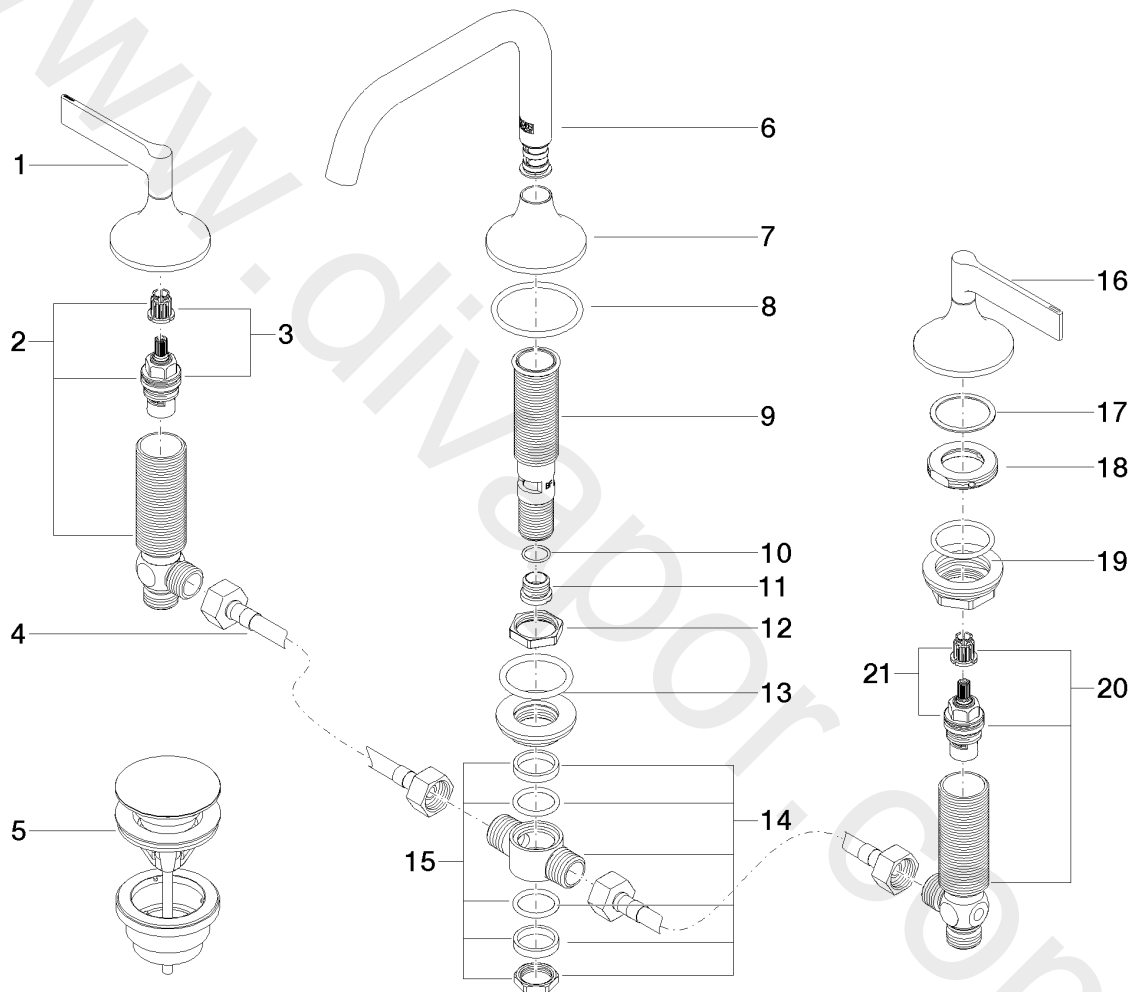

Washbasin - VAIA

Three-hole basin mixer with pop-up waste - Brushed Dark Platinum

Article number: 20 705 819-99

Washbasin - VAIA

Three-hole basin mixer with pop-up waste - Brushed Dark Platinum

Article number: 20 705 819-99

Spare parts list

Position	Quantity used	Item Number	Spare part	Delivery time
1	1	90 20 80 013 00-99	handle (hot)	30
2	1	04 17 11 055 51 90	side panel	2
3	1	90 90 03 151 00 90	top	2
4	2	04 30 04 096 00 90	hose	2
5	1	10 125 970-99	Basin Waste with push fastening 1 1/4" - Brushed Dark Platinum	2
6	1	90 28 22 368 00-99	spout	30
7	1	09 27 80 011-99	rosette	30
8	1	09 14 10 084 90	seal	2
9	1	90 30 01 033 00 90	base	2
10	1	09 14 10 017 90	seal	2
11	1	09 24 04 021 10 90	nipple	2
12	1	09 23 10 127 90	nut	2
13	1	04 23 10 004 04 90	fixing set	2
14	1	04 17 11 020 10 90	distributor	2
15	1	90 23 10 012 00 90	gasket kit	2
16	1	90 20 80 012 00-99	handle (cold)	30
17	2	09 28 10 003 90	ring	2
18	2	09 24 01 028 90	ring	2
19	2	04 23 10 032 78 90	fixing set	2
20	1	04 17 11 055 50 90	side panel	2
21	1	90 90 03 150 00 90	top	2